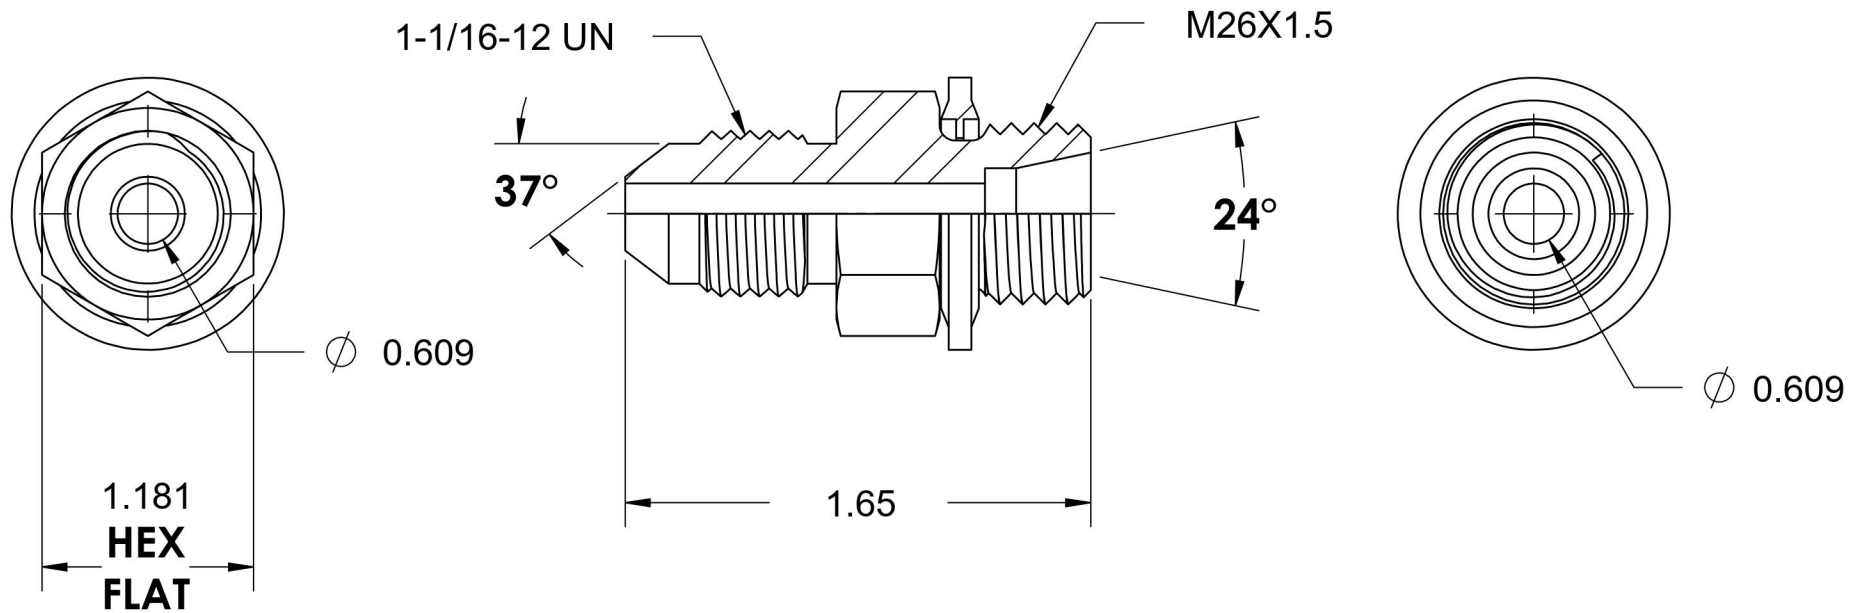

7005-12-L18-26-SS-BS

Stainless Steel, SAE J514 37° Flare DIN 2353 (Light) Tube Adapter Bonded Seal, 3/4" Male JIC x M26X1.5 Male DIN Line/Tube/Port

6701 Cochran Road
Solon, Ohio 44139
Phone: (440) 248-1880
Toll Free: 1-888-331-1523

Temperature Rating	Material	Industry Standards	Series
-40°F to 250°F	316/316L Stainless Steel	SAE J514, ISO 8434-1	7005-DIN LIGHT-BS-SS
Pressure Rating	Finish	ISO 9974	Series Description
5000 psi	Passivated		SAE J514 37° Flare DIN 2353 (Light) Tube Adapter Bonded Seal Assembled