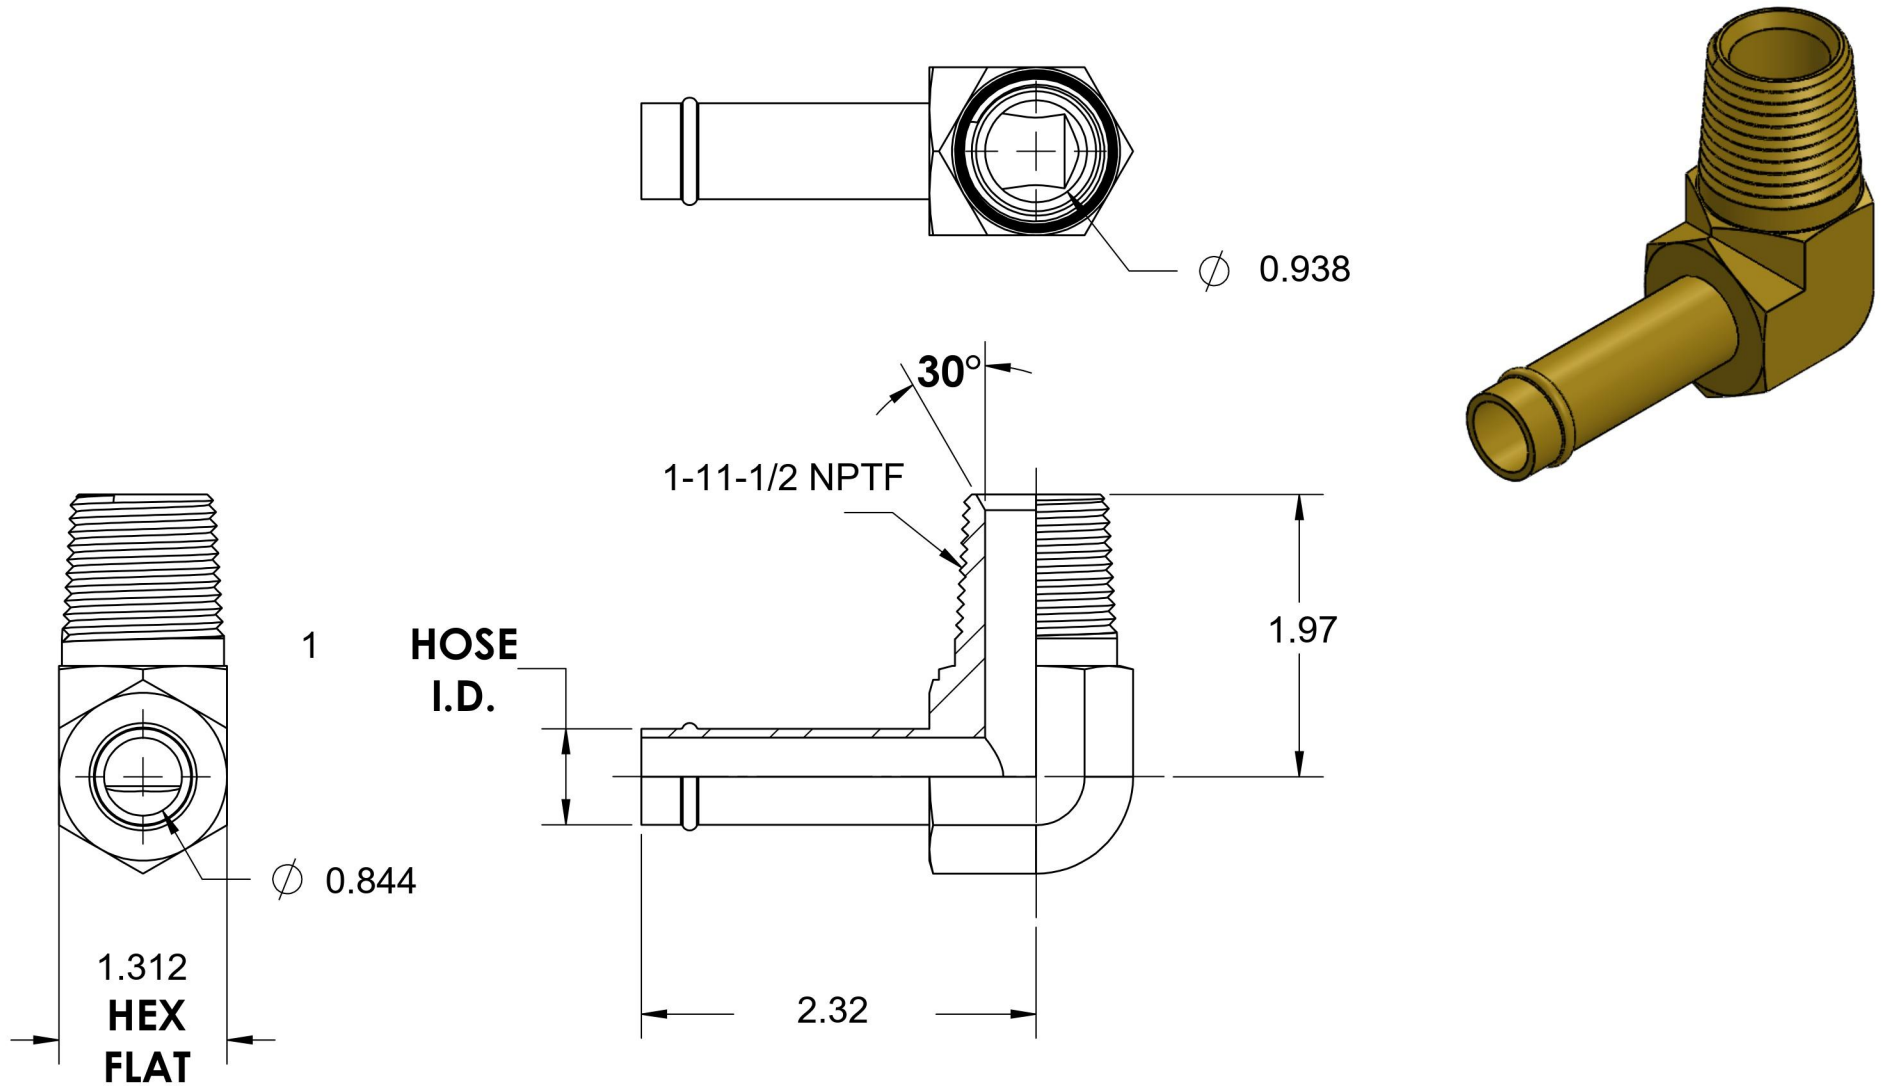

4501-16-16-B

Brass, SAE J1231 Hose Bead 90° Male Elbow, 1" Beaded Hose Barb x 1" Male NPTF 30°

6701 Cochran Road
Solon, Ohio 44139
Phone: (440) 248-1880
Toll Free: 1-888-331-1523

Temperature Rating	Material	Industry Standards	Series
-325°F to 400°F	CA37700 Brass	SAE J1231, SAE J476	4501-B
Pressure Rating	Finish		Series Description
150 psi	Natural Finish		SAE J1231 Hose Bead 90° Male Elbow