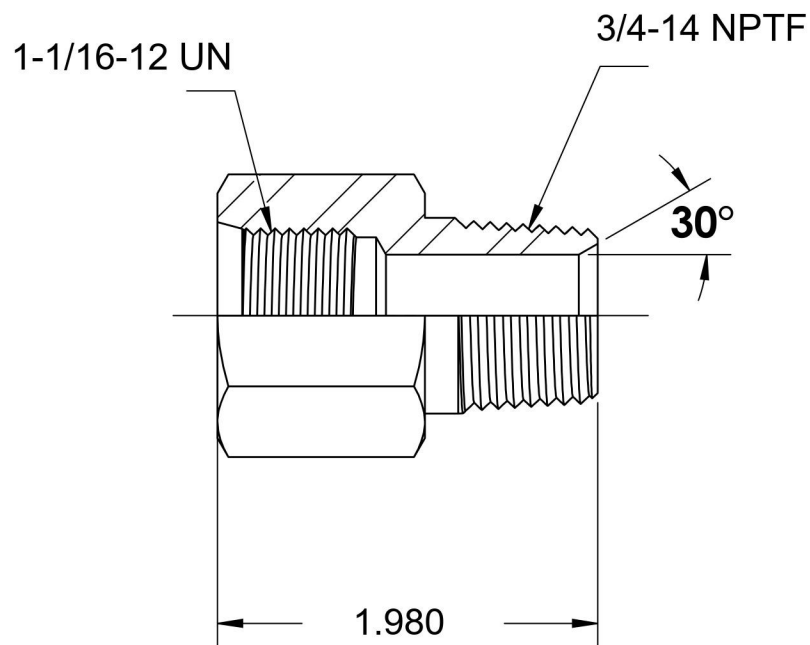

# 6404-12-12

Steel, SAE J1926 O-Ring Boss Male Adapter, 1-1/16-12 Female ORB x 3/4" Male NPTF 30°

6701 Cochran Road  
Solon, Ohio 44139  
Phone: (440) 248-1880  
Toll Free: 1-888-331-1523

<b>Temperature Rating</b>	<b>Material</b>	<b>Industry Standards</b>	<b>Series</b>
-65°F to 500°F	C1045/12L14 Steel	SAE J1926-1, SAE J476 ASTM B633	6404
<b>Pressure Rating</b>	<b>Finish</b>		<b>Series Description</b>
4500 psi	Trivalent Zinc		SAE J1926 O-Ring Boss Male Adapter