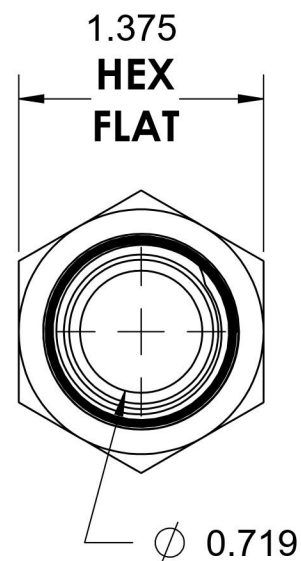

# 6404-12-12

Steel, SAE J1926 O-Ring Boss Male Adapter, 1-1/16-12 Female ORB x 3/4" Male NPTF 30°

6701 Cochran Road  
Solon, Ohio 44139  
Phone: (440) 248-1880  
Toll Free: 1-888-331-1523

<b>Temperature Rating</b>	<b>Material</b>	<b>Industry Standards</b>	<b>Series</b>
-65°F to 500°F	C1045/12L14 Steel	SAE J1926-1, SAE J476 ASTM B633	6404
<b>Pressure Rating</b>	<b>Finish</b>		<b>Series Description</b>
4500 psi	Trivalent Zinc		SAE J1926 O-Ring Boss Male Adapter