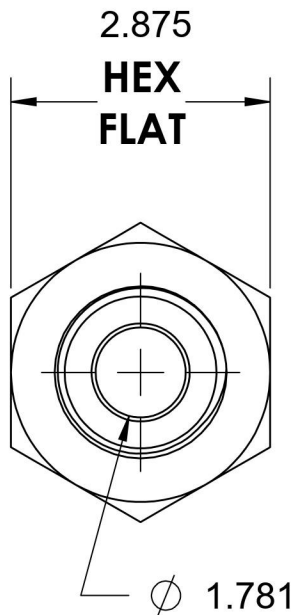

# 2405-32-32

Steel, SAE J514 Flared Tube Female Connector, 2" Male JIC x 2" Female NPTF

6701 Cochran Road  
Solon, Ohio 44139  
Phone: (440) 248-1880  
Toll Free: 1-888-331-1523

<b>Temperature Rating</b> -65°F to 500°F	<b>Material</b> C1045/12L14 Steel	<b>Industry Standards</b> SAE J514 , SAE J476 ASTM B633	<b>Series</b> 2405
<b>Pressure Rating</b> 1500 psi	<b>Finish</b> Trivalent Zinc		<b>Series Description</b> SAE J514 Flared Tube Female Connector