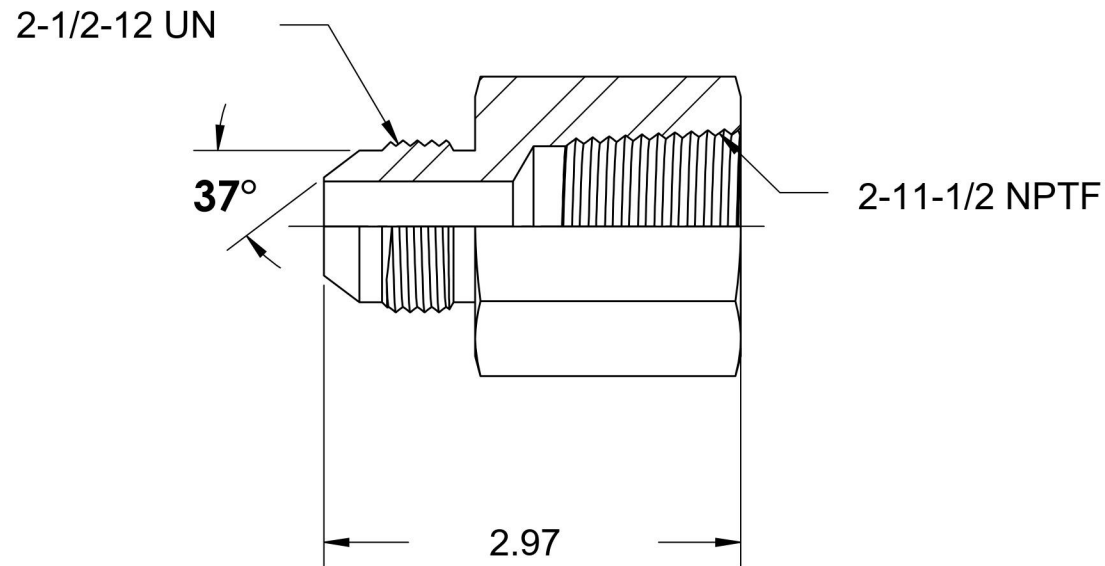

# 2405-32-32

Steel, SAE J514 Flared Tube Female Connector, 2" Male JIC x 2" Female NPTF

6701 Cochran Road  
Solon, Ohio 44139  
Phone: (440) 248-1880  
Toll Free: 1-888-331-1523

<b>Temperature Rating</b> -65°F to 500°F	<b>Material</b> C1045/12L14 Steel	<b>Industry Standards</b> SAE J514 , SAE J476 ASTM B633	<b>Series</b> 2405
<b>Pressure Rating</b> 1500 psi	<b>Finish</b> Trivalent Zinc		<b>Series Description</b> SAE J514 Flared Tube Female Connector