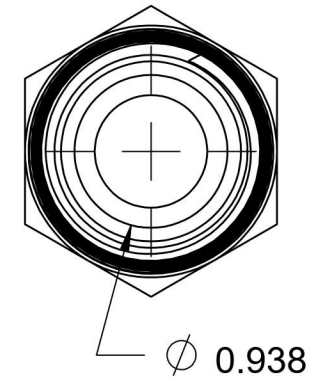

6401-32-16-O-SS

Stainless Steel, SAE J1926 O-Ring Boss Male Adapter, 2-1/2-12 Male ORB x 1" Male NPTF 30°

6701 Cochran Road
Solon, Ohio 44139
Phone: (440) 248-1880
Toll Free: 1-888-331-1523

Temperature Rating