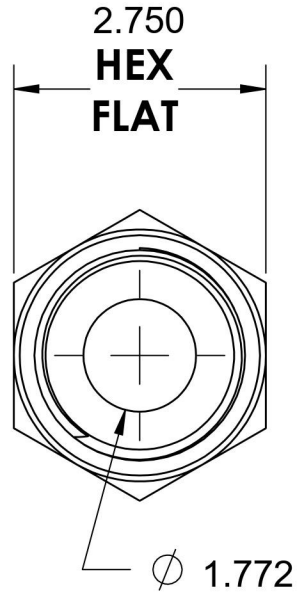

6401-32-16-O-SS

Stainless Steel, SAE J1926 O-Ring Boss Male Adapter, 2-1/2-12 Male ORB x 1" Male NPTF 30°

6701 Cochran Road
Solon, Ohio 44139
Phone: (440) 248-1880
Toll Free: 1-888-331-1523

Temperature Rating