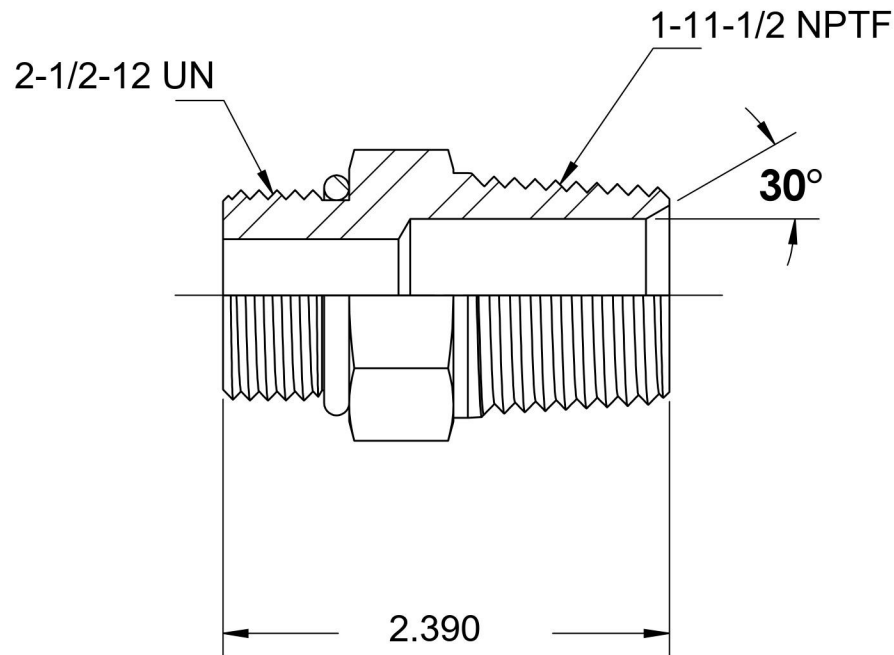

6401-32-16-O-SS

Stainless Steel, SAE J1926 O-Ring Boss Male Adapter, 2-1/2-12 Male ORB x 1" Male NPTF 30°

6701 Cochran Road
Solon, Ohio 44139
Phone: (440) 248-1880
Toll Free: 1-888-331-1523

Temperature Rating

-40°F to 250°F

Pressure Rating

2000 psi

Material

316/316L Stainless Steel

Finish

Passivated

Industry Standards