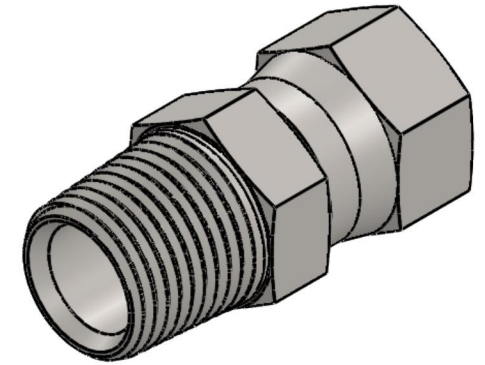

6505-06-08-SS

Stainless Steel, SAE J514 37° Flare Swivel Male Connector, 3/8" Male NPTF 30° x 1/2" Female JIC Swivel

6701 Cochran Road
Solon, Ohio 44139
Phone: (440) 248-1880
Toll Free: 1-888-331-1523

Temperature Rating	Material	Industry Standards	Series
-425°F to 1200°F	316/316L Stainless Steel	SAE J514 , SAE J476	6505-SS
Pressure Rating	Finish		Series Description
5000 psi	Passivated		SAE J514 37° Flare Swivel Male Connector