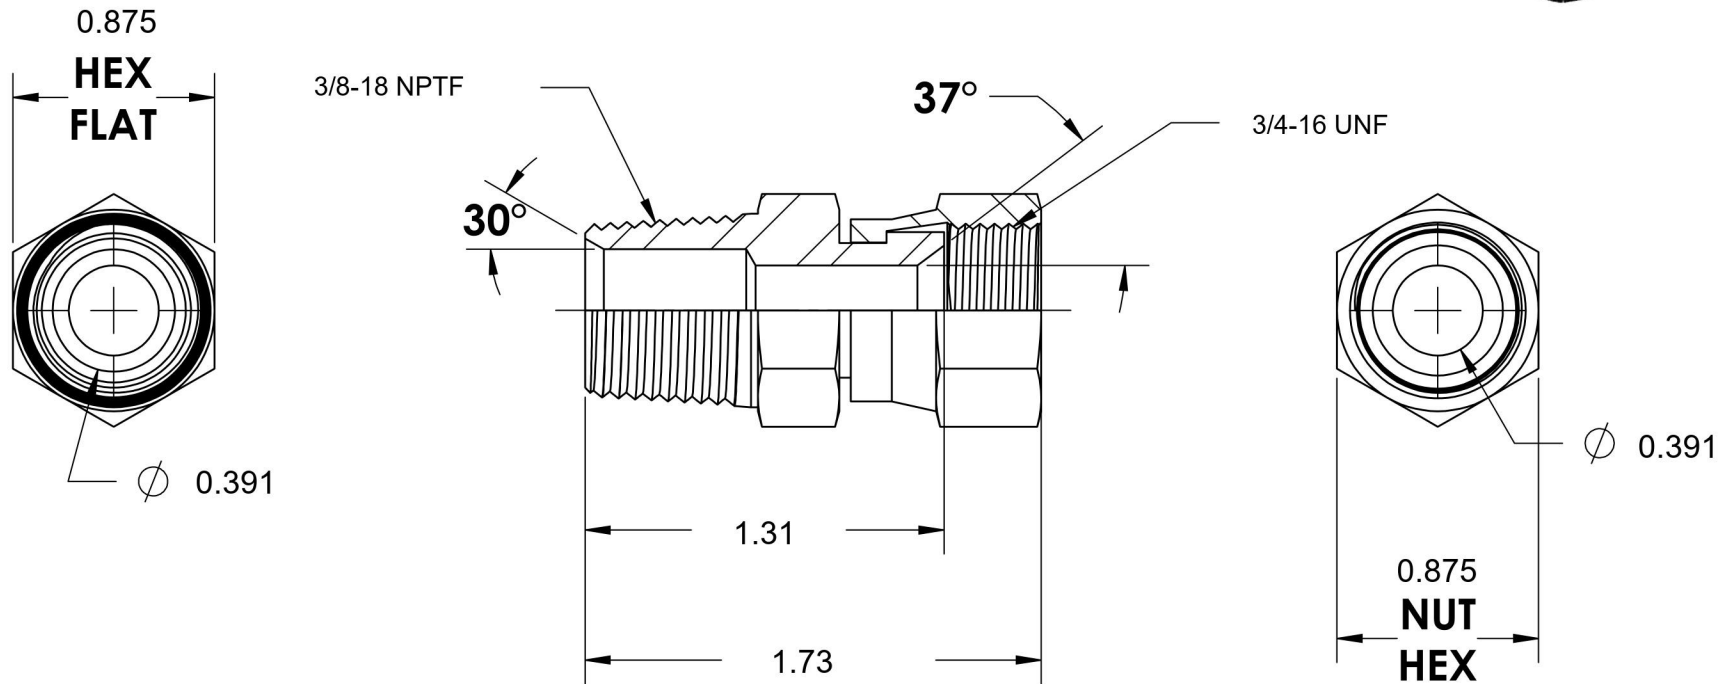

6505-06-08-SS

Stainless Steel, SAE J514 37° Flare Swivel Male Connector, 3/8" Male NPTF 30° x 1/2" Female JIC Swivel

6701 Cochran Road
Solon, Ohio 44139
Phone: (440) 248-1880
Toll Free: 1-888-331-1523

Temperature Rating	Material	Industry Standards	Series
-425°F to 1200°F	316/316L Stainless Steel	SAE J514 , SAE J476	6505-SS
Pressure Rating	Finish		Series Description
5000 psi	Passivated		SAE J514 37° Flare Swivel Male Connector