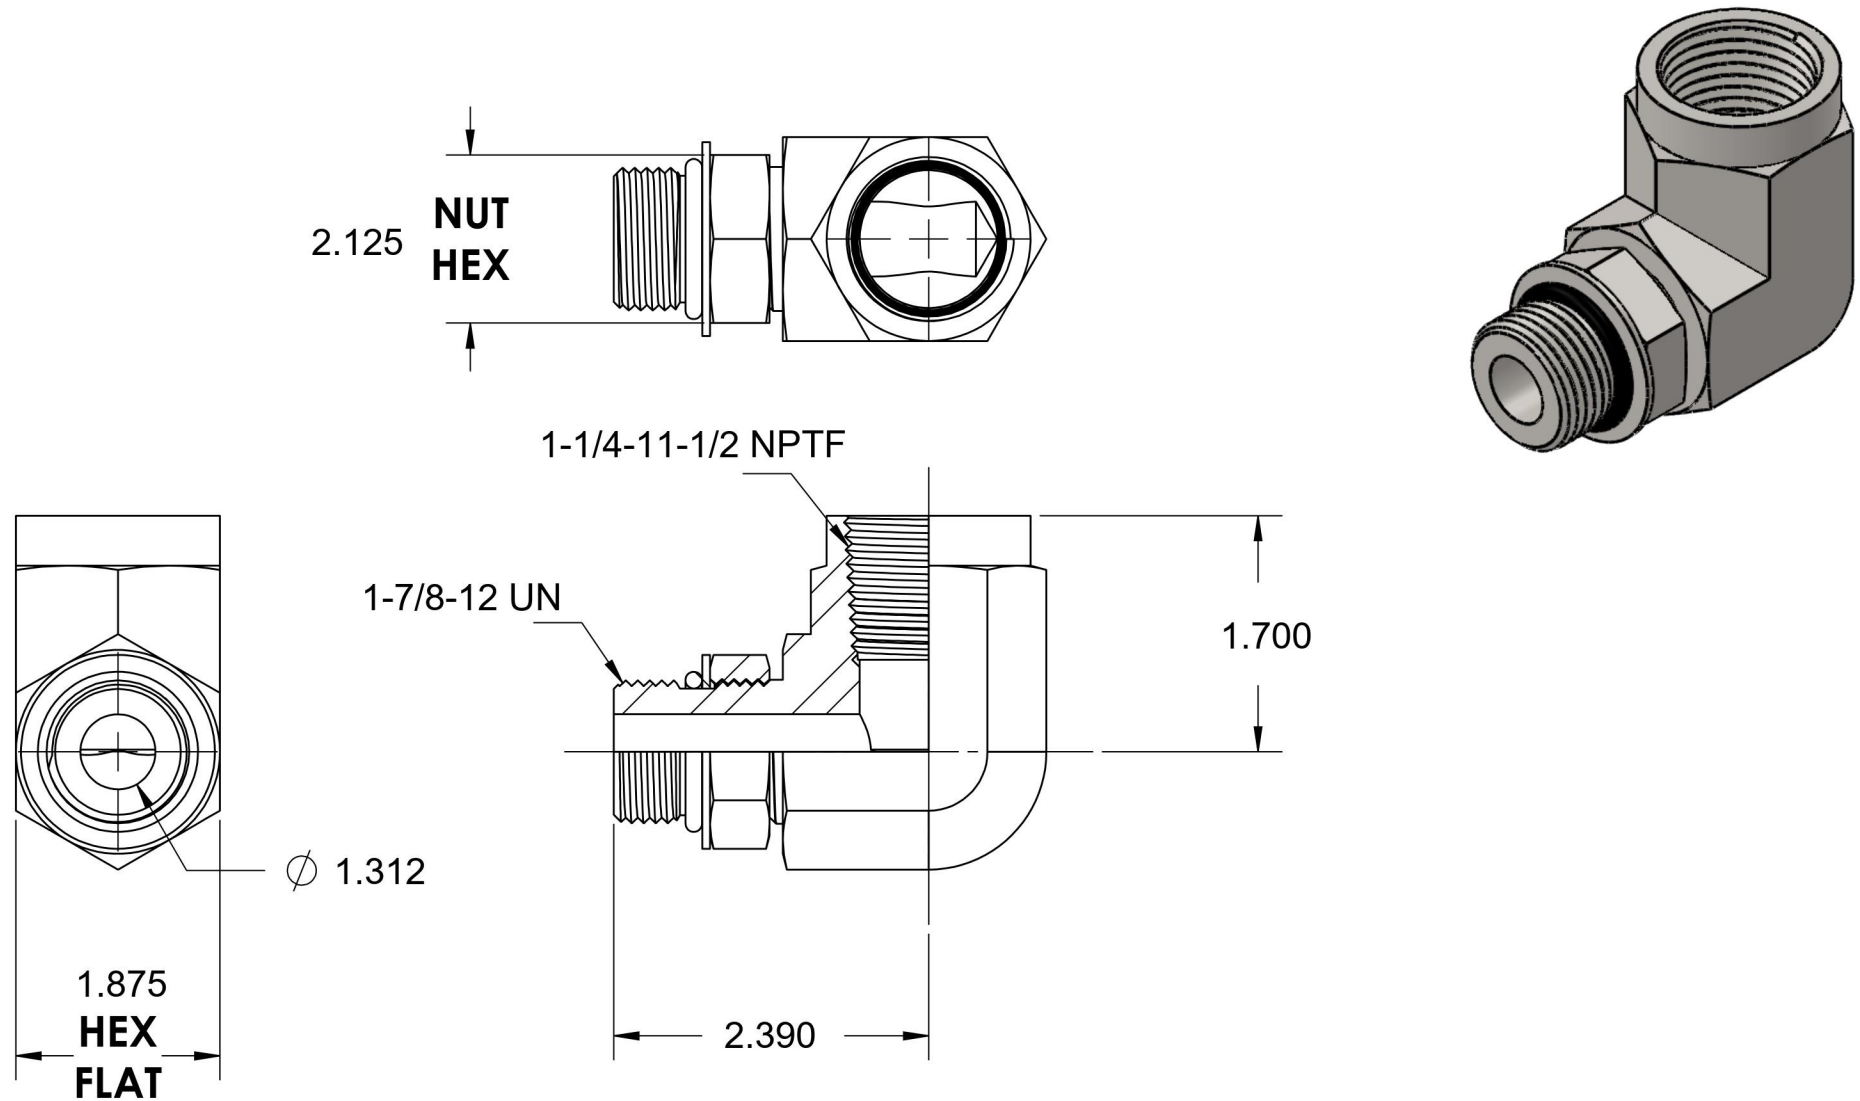

# 6805-24-20-NWO-FG

Steel, SAE J1926 Adjustable O-Ring Boss 90° Female Elbow, 1-7/8-12 Male Adjustable ORB x 1-1/4" Female NPTF

6701 Cochran Road  
Solon, Ohio 44139  
Phone: (440) 248-1880  
Toll Free: 1-888-331-1523

<b>Temperature Rating</b>	<b>Material</b>	<b>Industry Standards</b>	<b>Series</b>
-40°F to 250°F	C1045 Steel	SAE J1926-3, SAE J476 SAE J515, ASTM B633	6805-NWO-FG
<b>Pressure Rating</b>	<b>Finish</b>		<b>Series Description</b>
1500 psi	Trivalent Zinc		SAE J1926 Adjustable O-Ring Boss 90° Female Elbow