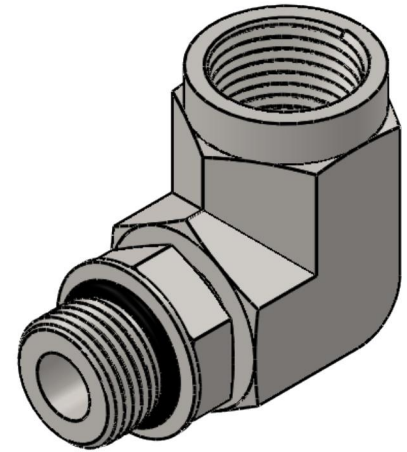

# 6805-24-20-NWO-FG

Steel, SAE J1926 Adjustable O-Ring Boss 90° Female Elbow, 1-7/8-12 Male Adjustable ORB x 1-1/4" Female NPTF

6701 Cochran Road  
Solon, Ohio 44139  
Phone: (440) 248-1880  
Toll Free: 1-888-331-1523

<b>Temperature Rating</b>	<b>Material</b>	<b>Industry Standards</b>	<b>Series</b>
-40°F to 250°F	C1045 Steel	SAE J1926-3, SAE J476 SAE J515, ASTM B633	6805-NWO-FG
<b>Pressure Rating</b>	<b>Finish</b>		<b>Series Description</b>
1500 psi	Trivalent Zinc		SAE J1926 Adjustable O-Ring Boss 90° Female Elbow