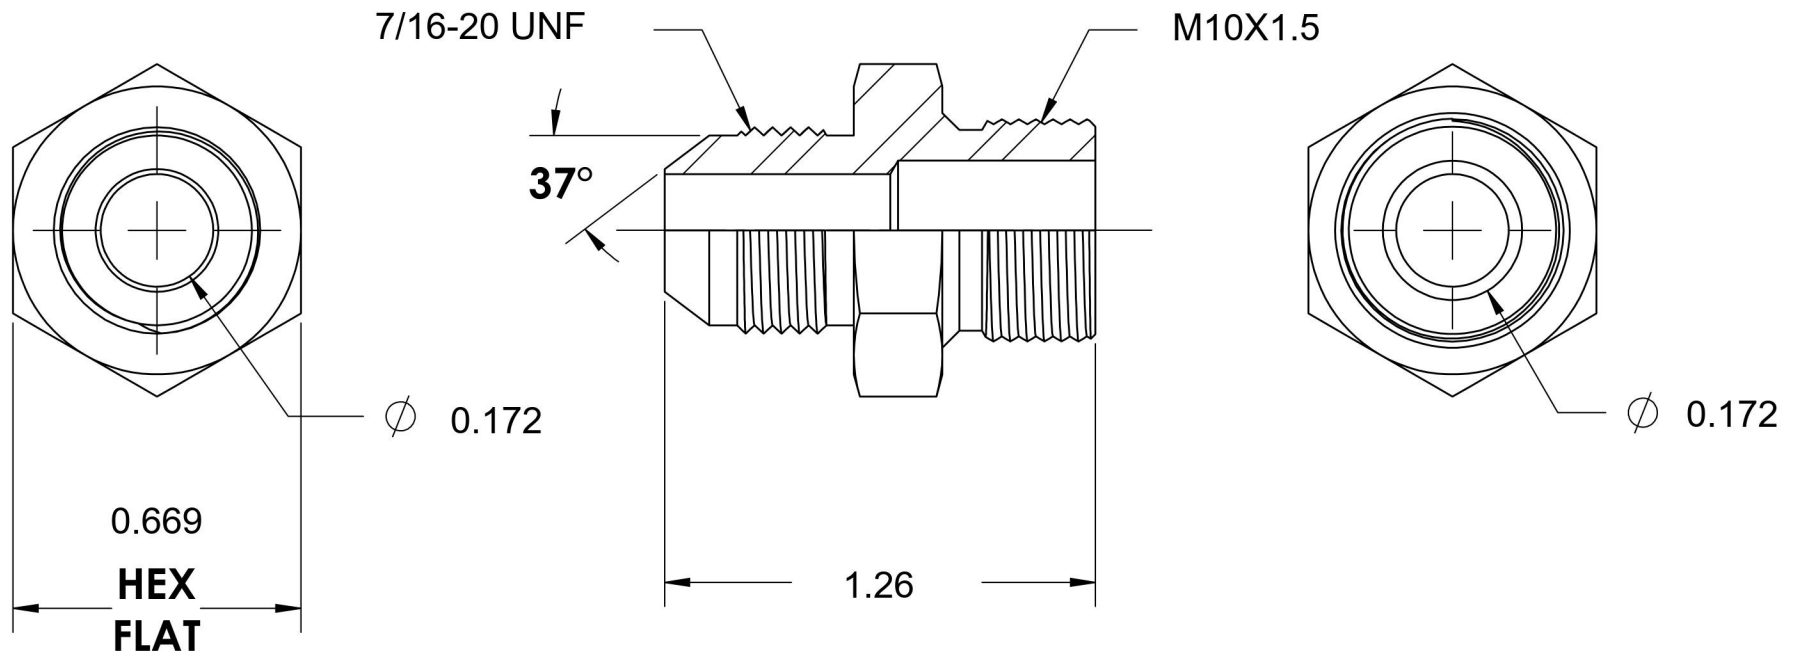

# 7005-04-10X1.50

Steel, SAE J514 37° Flare Male Metric Port/Line Connector, 1/4" Male JIC x M10X1.5 Male Metric 60° Line/Port

6701 Cochran Road  
Solon, Ohio 44139  
Phone: (440) 248-1880  
Toll Free: 1-888-331-1523

<b>Temperature Rating</b>	<b>Material</b>	<b>Industry Standards</b>	<b>Series</b>
-65°F to 500°F	C1045/12L14 Steel	SAE J514, ISO 9974	7005
<b>Pressure Rating</b>	<b>Finish</b>	ASTM B633	<b>Series Description</b>
6000 psi	Trivalent Zinc		SAE J514 37° Flare Male Metric Port/Line Connector