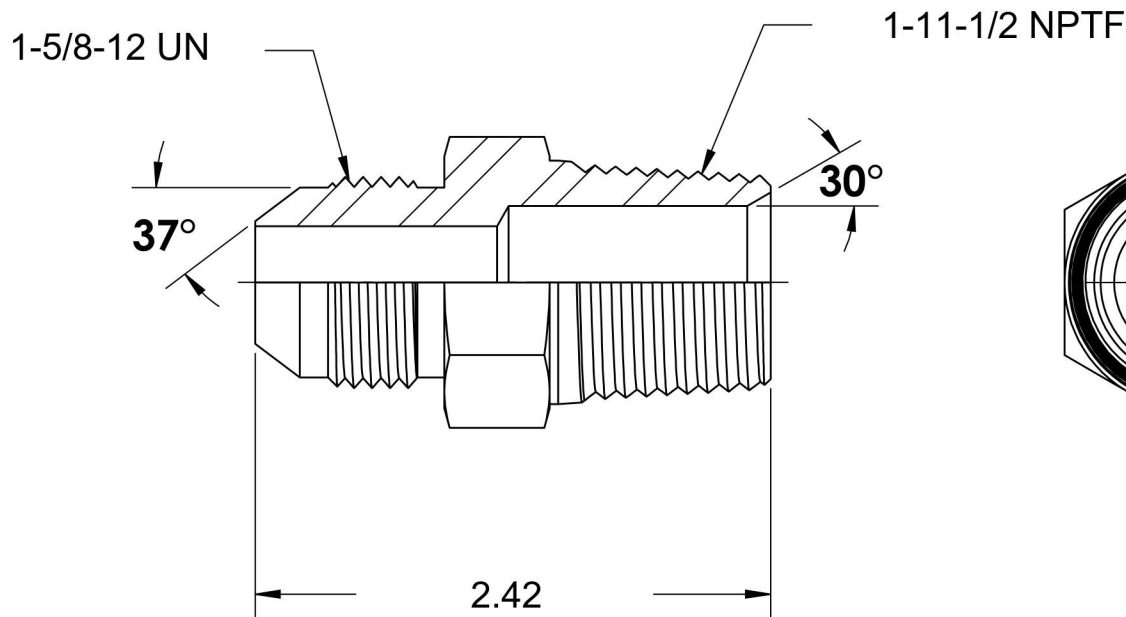

2404-20-16-B

Brass, SAE J514 37° Flare Male Connector, 1-1/4" Male JIC x 1" Male NPTF 30°

6701 Cochran Road
Solon, Ohio 44139
Phone: (440) 248-1880
Toll Free: 1-888-331-1523

Temperature Rating -325°F to 400°F	Material C360 Brass	Industry Standards SAE J514 , SAE J476	Series 2404-B
Pressure Rating 2000 psi	Finish Natural Finish		Series Description SAE J514 37° Flare Male Connector