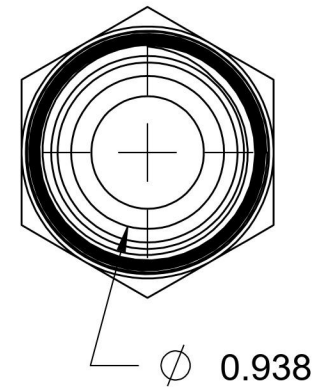

2404-20-16-B

Brass, SAE J514 37° Flare Male Connector, 1-1/4" Male JIC x 1" Male NPTF 30°

6701 Cochran Road
Solon, Ohio 44139
Phone: (440) 248-1880
Toll Free: 1-888-331-1523

Temperature Rating -325°F to 400°F	Material C360 Brass	Industry Standards SAE J514 , SAE J476	Series 2404-B
Pressure Rating 2000 psi	Finish Natural Finish		Series Description SAE J514 37° Flare Male Connector