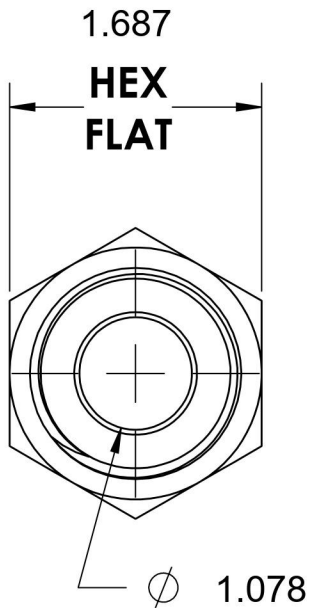

2404-20-16-B

Brass, SAE J514 37° Flare Male Connector, 1-1/4" Male JIC x 1" Male NPTF 30°

6701 Cochran Road
Solon, Ohio 44139
Phone: (440) 248-1880
Toll Free: 1-888-331-1523

Temperature Rating -325°F to 400°F	Material C360 Brass	Industry Standards SAE J514 , SAE J476	Series 2404-B
Pressure Rating 2000 psi	Finish Natural Finish		Series Description SAE J514 37° Flare Male Connector