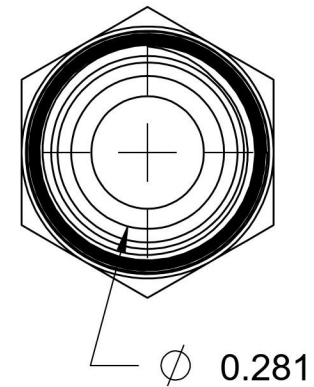

2404-06-04-B

Brass, SAE J514 37° Flare Male Connector, 3/8" Male JIC x 1/4" Male NPTF 30°

6701 Cochran Road
Solon, Ohio 44139
Phone: (440) 248-1880
Toll Free: 1-888-331-1523

Temperature Rating	Material	Industry Standards	Series
-325°F to 400°F	C360 Brass	SAE J514 , SAE J476	2404-B
Pressure Rating	Finish		Series Description
3300 psi	Natural Finish		SAE J514 37° Flare Male Connector