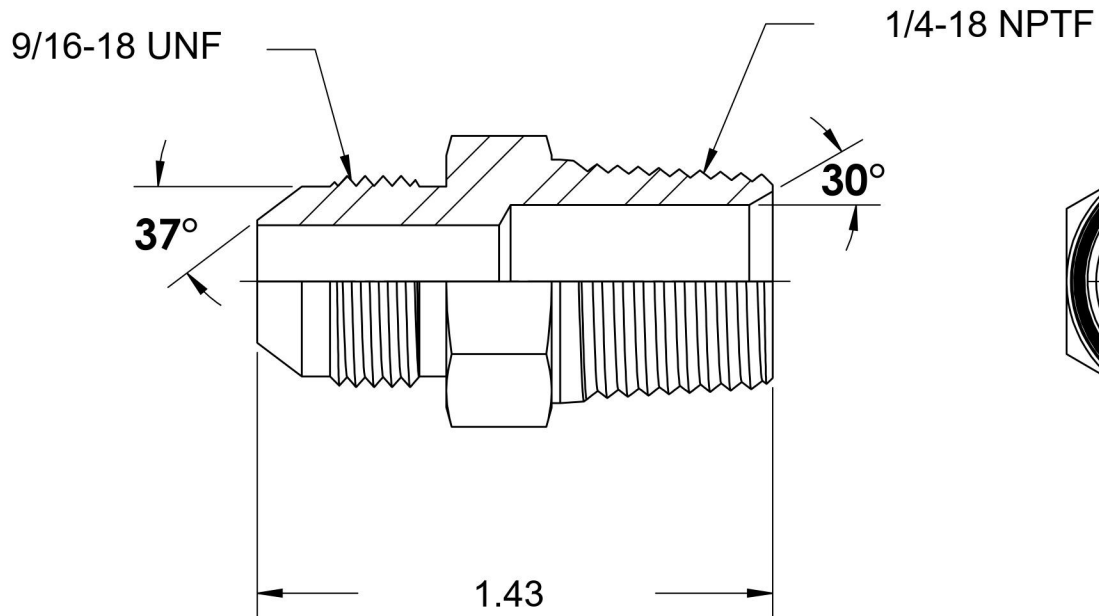

2404-06-04-B

Brass, SAE J514 37° Flare Male Connector, 3/8" Male JIC x 1/4" Male NPTF 30°

6701 Cochran Road
Solon, Ohio 44139
Phone: (440) 248-1880
Toll Free: 1-888-331-1523

Temperature Rating	Material	Industry Standards	Series
-325°F to 400°F	C360 Brass	SAE J514 , SAE J476	2404-B
Pressure Rating	Finish		Series Description
3300 psi	Natural Finish		SAE J514 37° Flare Male Connector