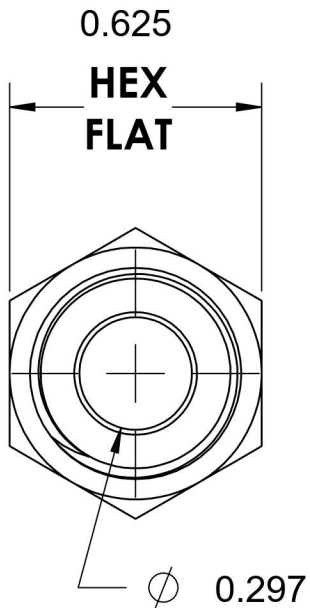

2404-06-04-B

Brass, SAE J514 37° Flare Male Connector, 3/8" Male JIC x 1/4" Male NPTF 30°

6701 Cochran Road
Solon, Ohio 44139
Phone: (440) 248-1880
Toll Free: 1-888-331-1523

Temperature Rating	Material	Industry Standards	Series
-325°F to 400°F	C360 Brass	SAE J514 , SAE J476	2404-B
Pressure Rating	Finish		Series Description
3300 psi	Natural Finish		SAE J514 37° Flare Male Connector