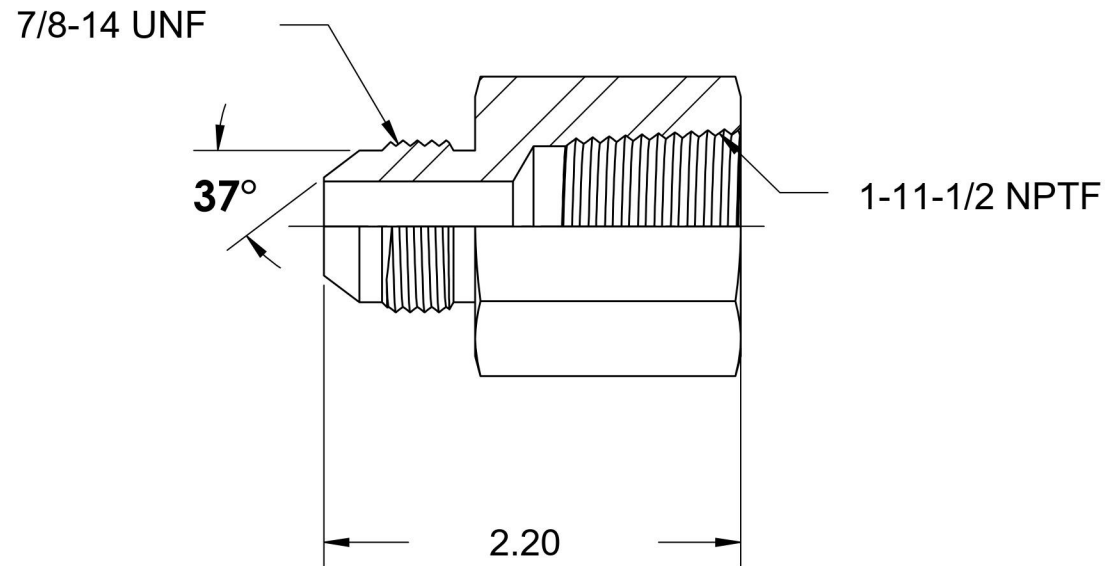

# 2405-10-16

Steel, SAE J514 Flared Tube Female Connector, 5/8" Male JIC x 1" Female NPTF

6701 Cochran Road  
Solon, Ohio 44139  
Phone: (440) 248-1880  
Toll Free: 1-888-331-1523