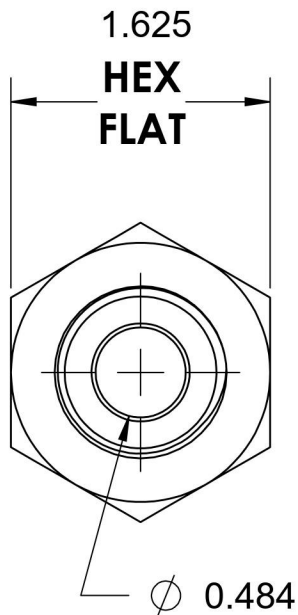

# 2405-10-16

Steel, SAE J514 Flared Tube Female Connector, 5/8" Male JIC x 1" Female NPTF

6701 Cochran Road  
Solon, Ohio 44139  
Phone: (440) 248-1880  
Toll Free: 1-888-331-1523