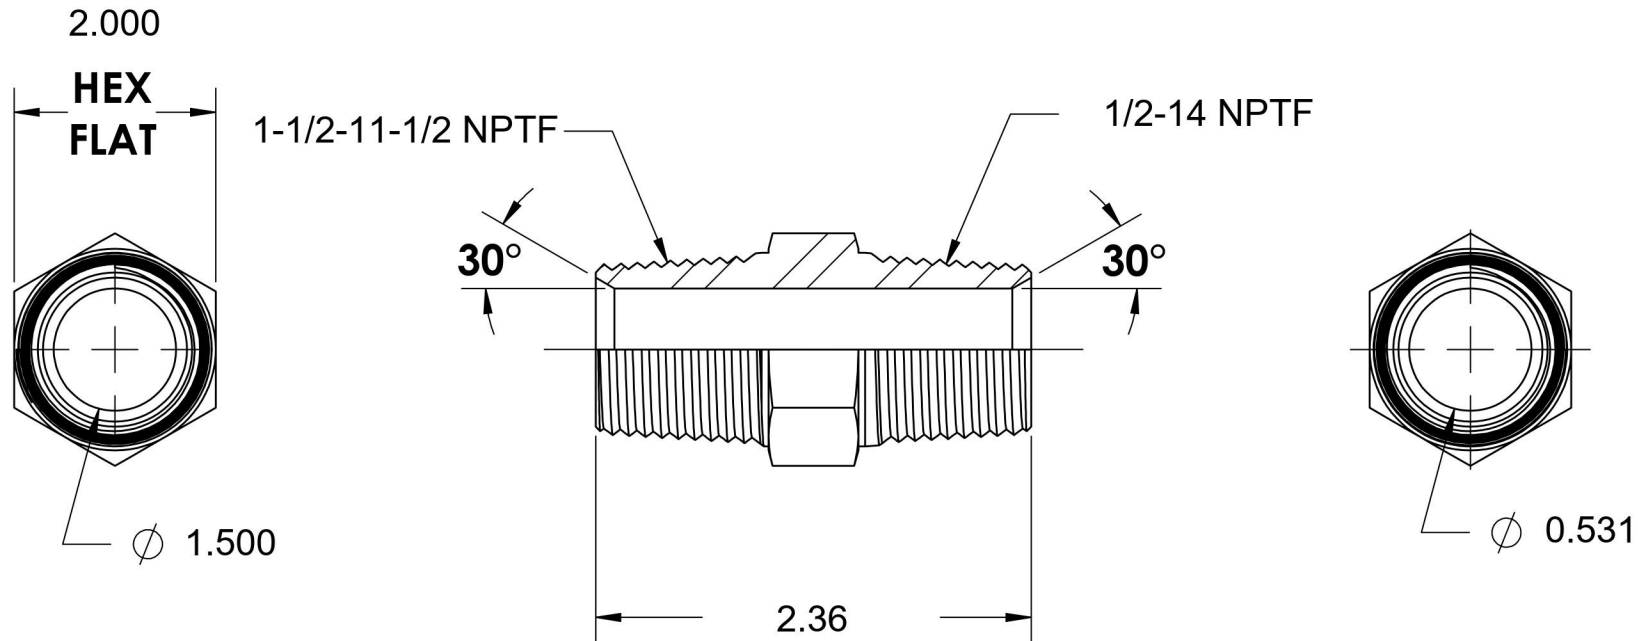

# 5404-24-08

Steel, SAE J514 Pipe Nipple, 1-1/2" Male NPTF 30° x 1/2" Male NPTF 30°

6701 Cochran Road  
Solon, Ohio 44139  
Phone: (440) 248-1880  
Toll Free: 1-888-331-1523