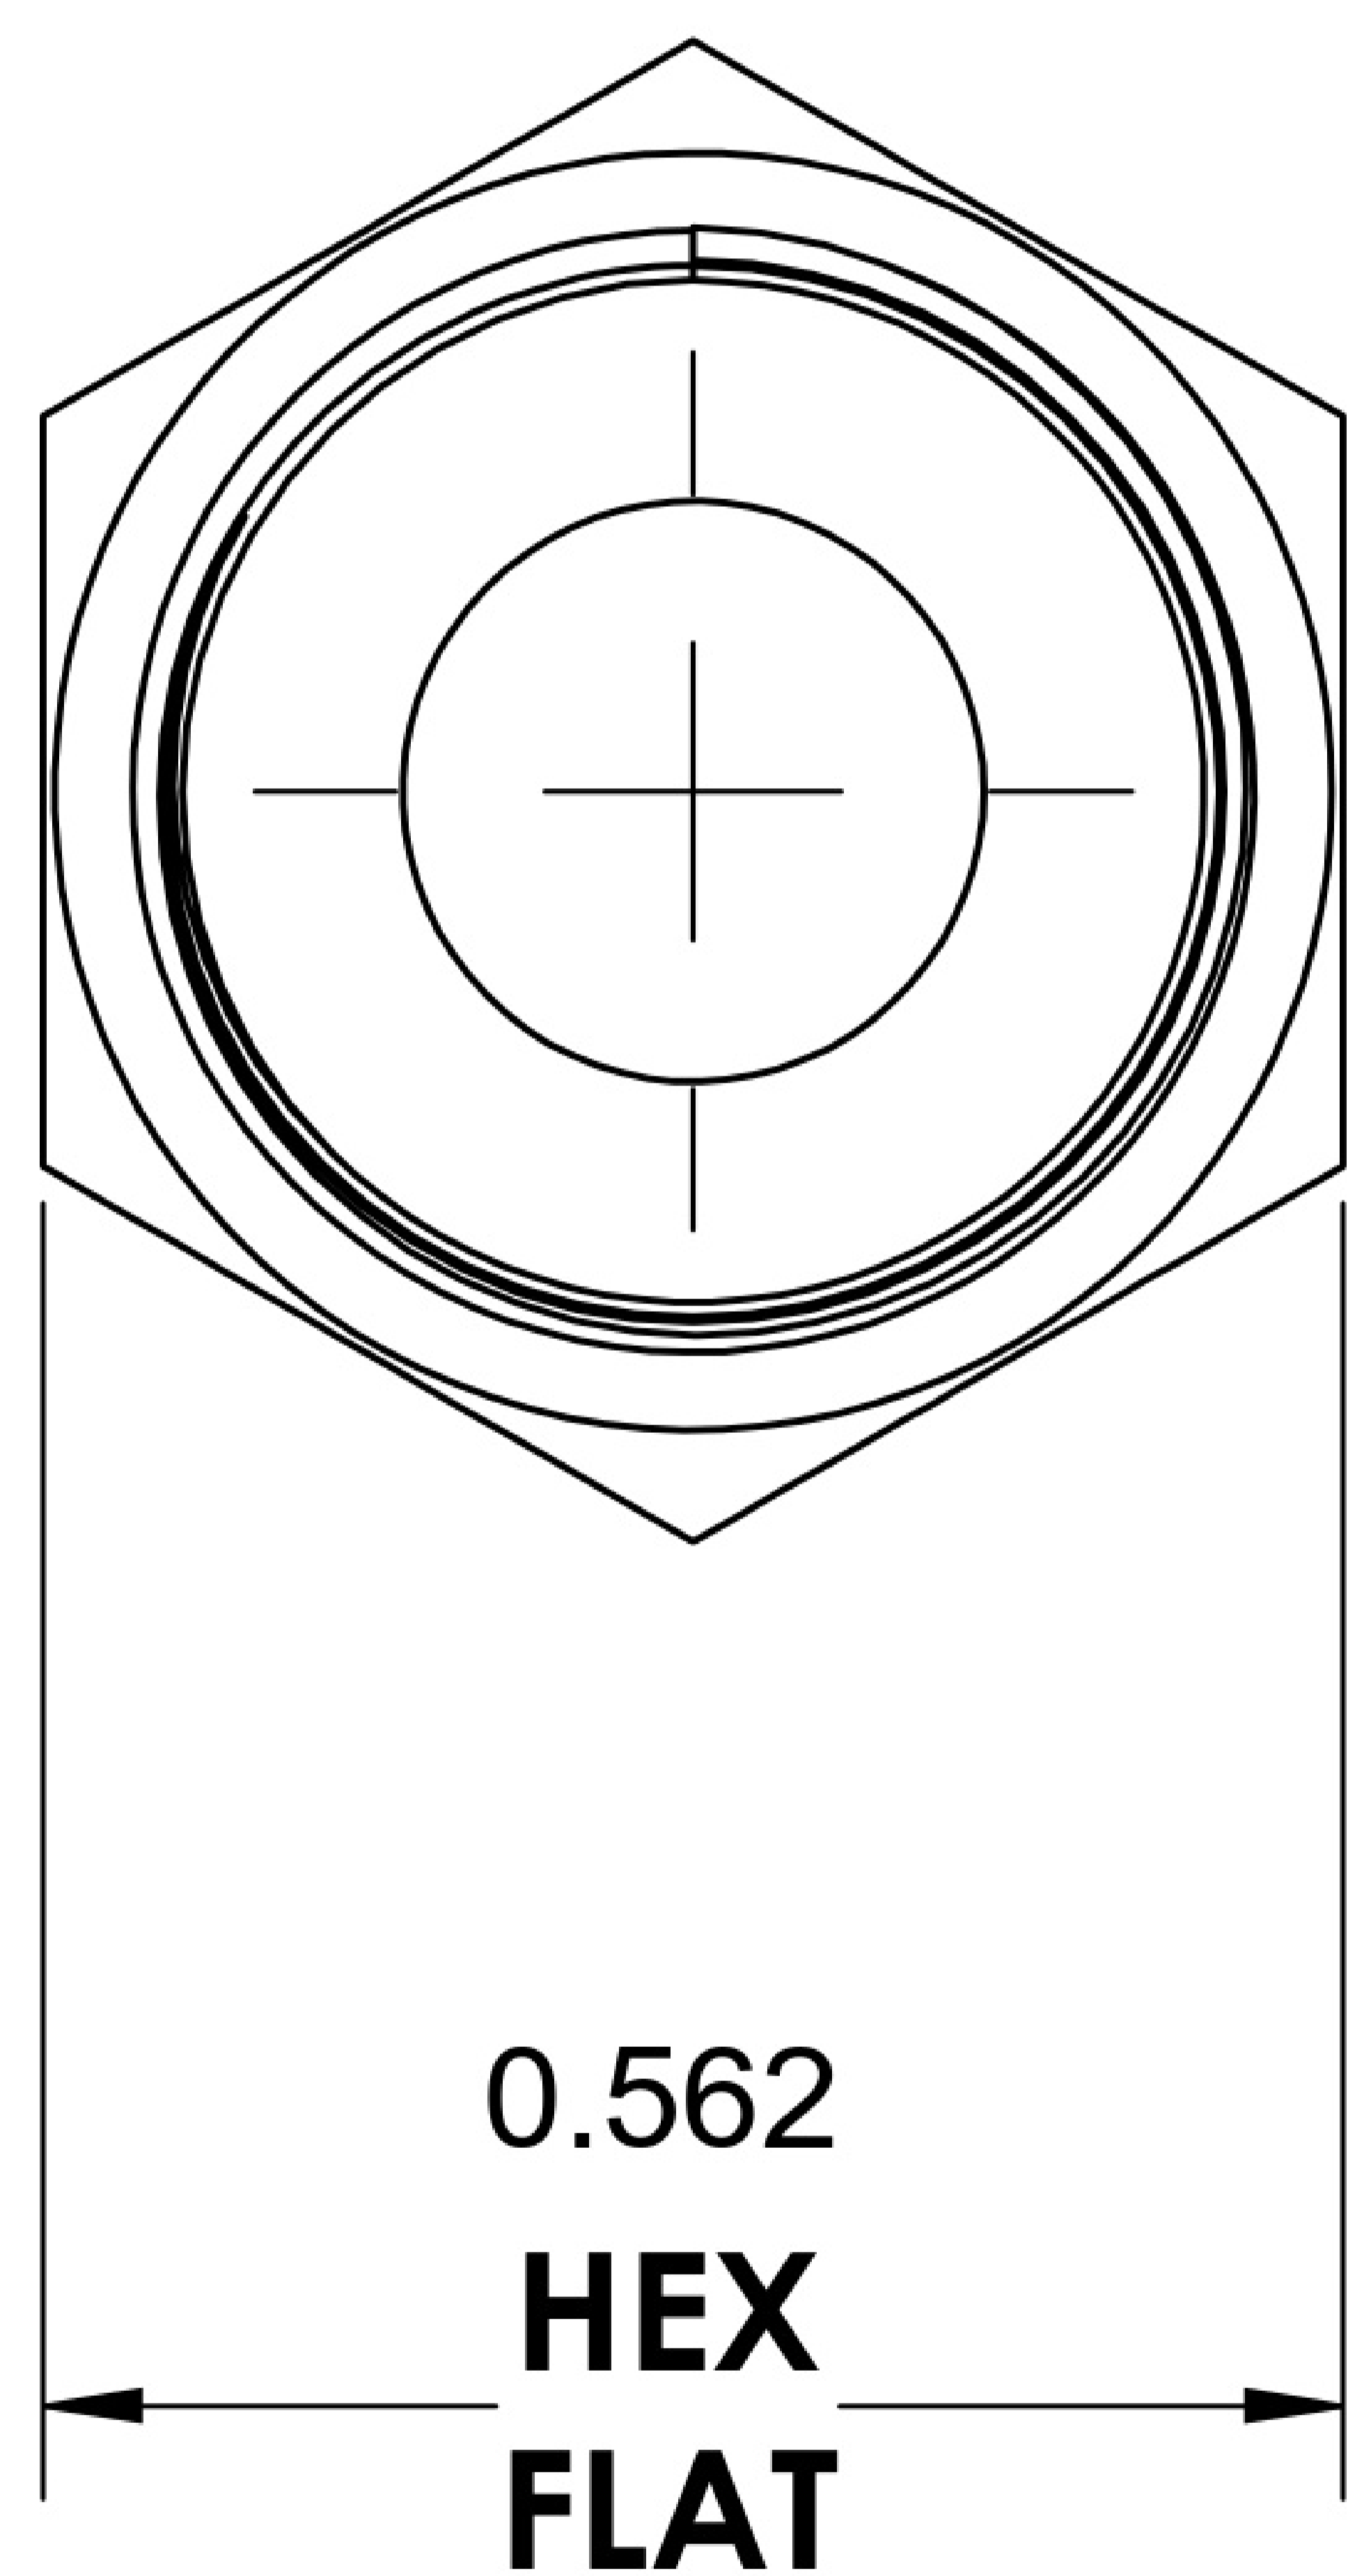

# 0304-C-04-B

Brass, SAE J514 37° Flare Tube Cap, 1/4" Female JIC

6701 Cochran Road  
Solon, Ohio 44139  
Phone: (440) 248-1880  
Toll Free: 1-888-331-1523

<b>Temperature Rating</b> -325°F to 400°F	<b>Material</b> C36000 Brass	<b>Industry Standards</b> SAE J514	<b>Series</b> 0304-C-B
<b>Pressure Rating</b> 3300 psi	<b>Finish</b> Natural Finish		<b>Series Description</b> SAE J514 37° Flare Tube Cap