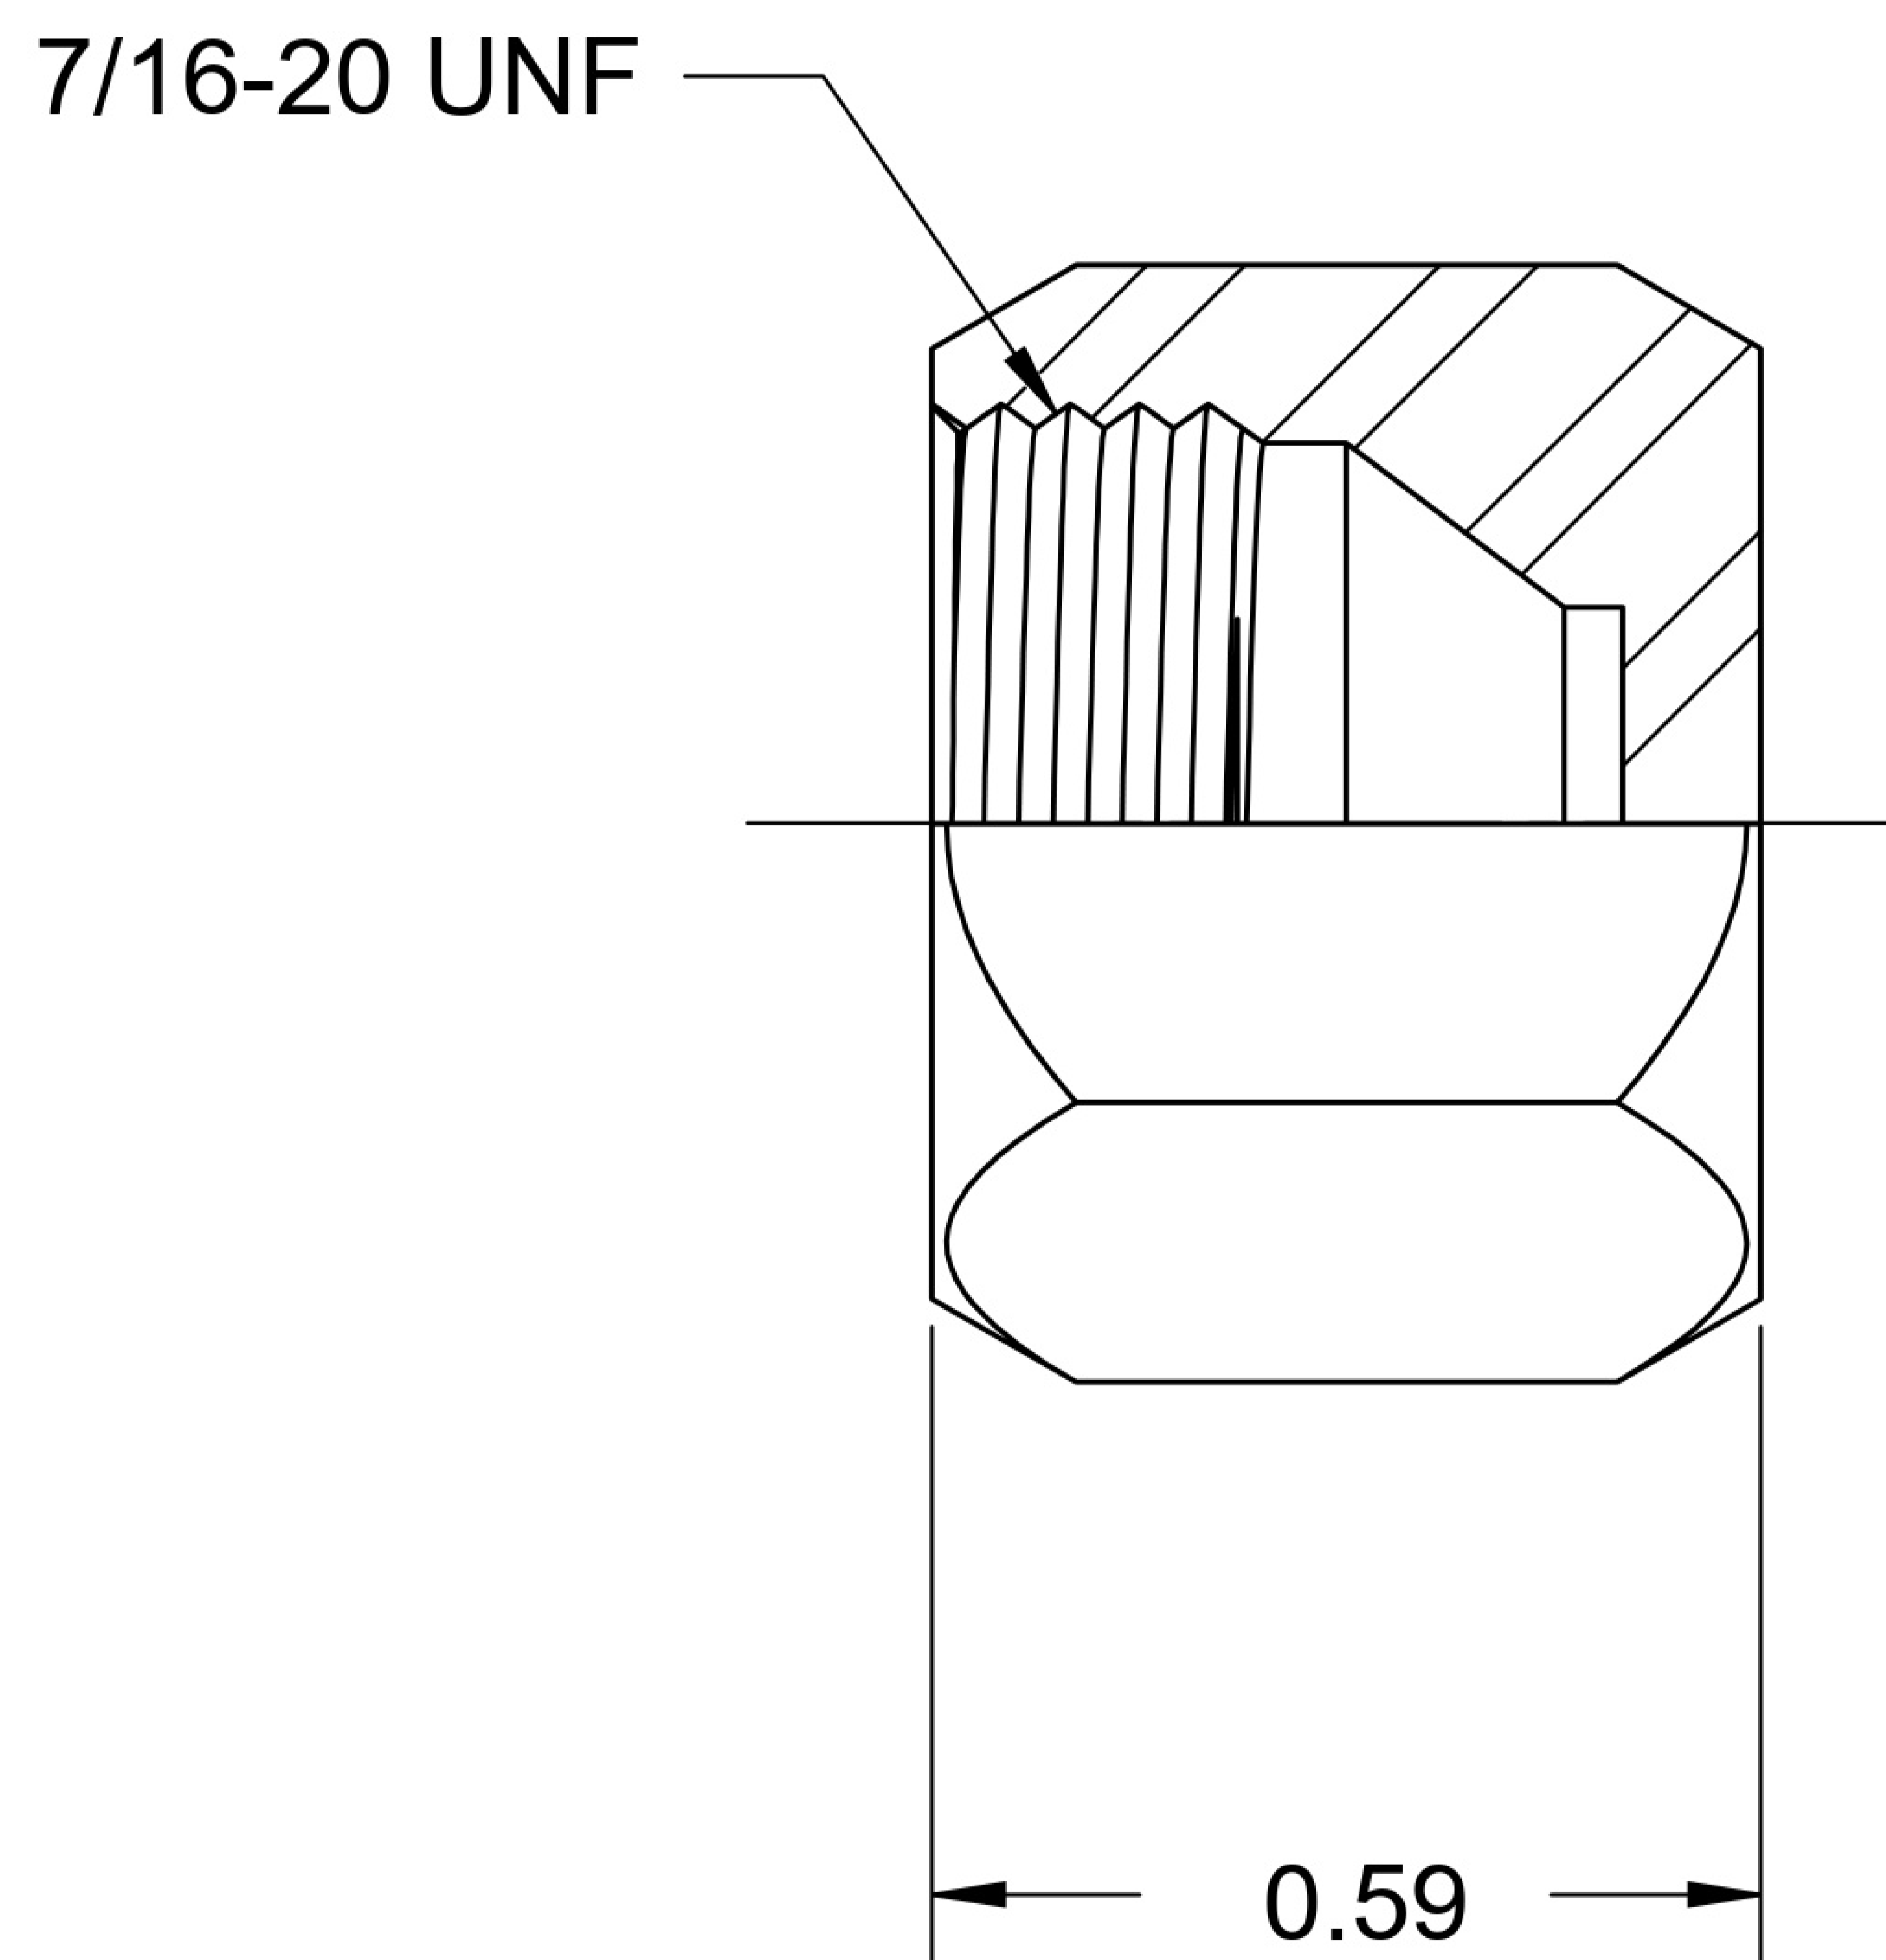

# 0304-C-04-B

Brass, SAE J514 37° Flare Tube Cap, 1/4" Female JIC

6701 Cochran Road  
Solon, Ohio 44139  
Phone: (440) 248-1880  
Toll Free: 1-888-331-1523

<b>Temperature Rating</b> -325°F to 400°F	<b>Material</b> C36000 Brass	<b>Industry Standards</b> SAE J514	<b>Series</b> 0304-C-B
<b>Pressure Rating</b> 3300 psi	<b>Finish</b> Natural Finish		<b>Series Description</b> SAE J514 37° Flare Tube Cap