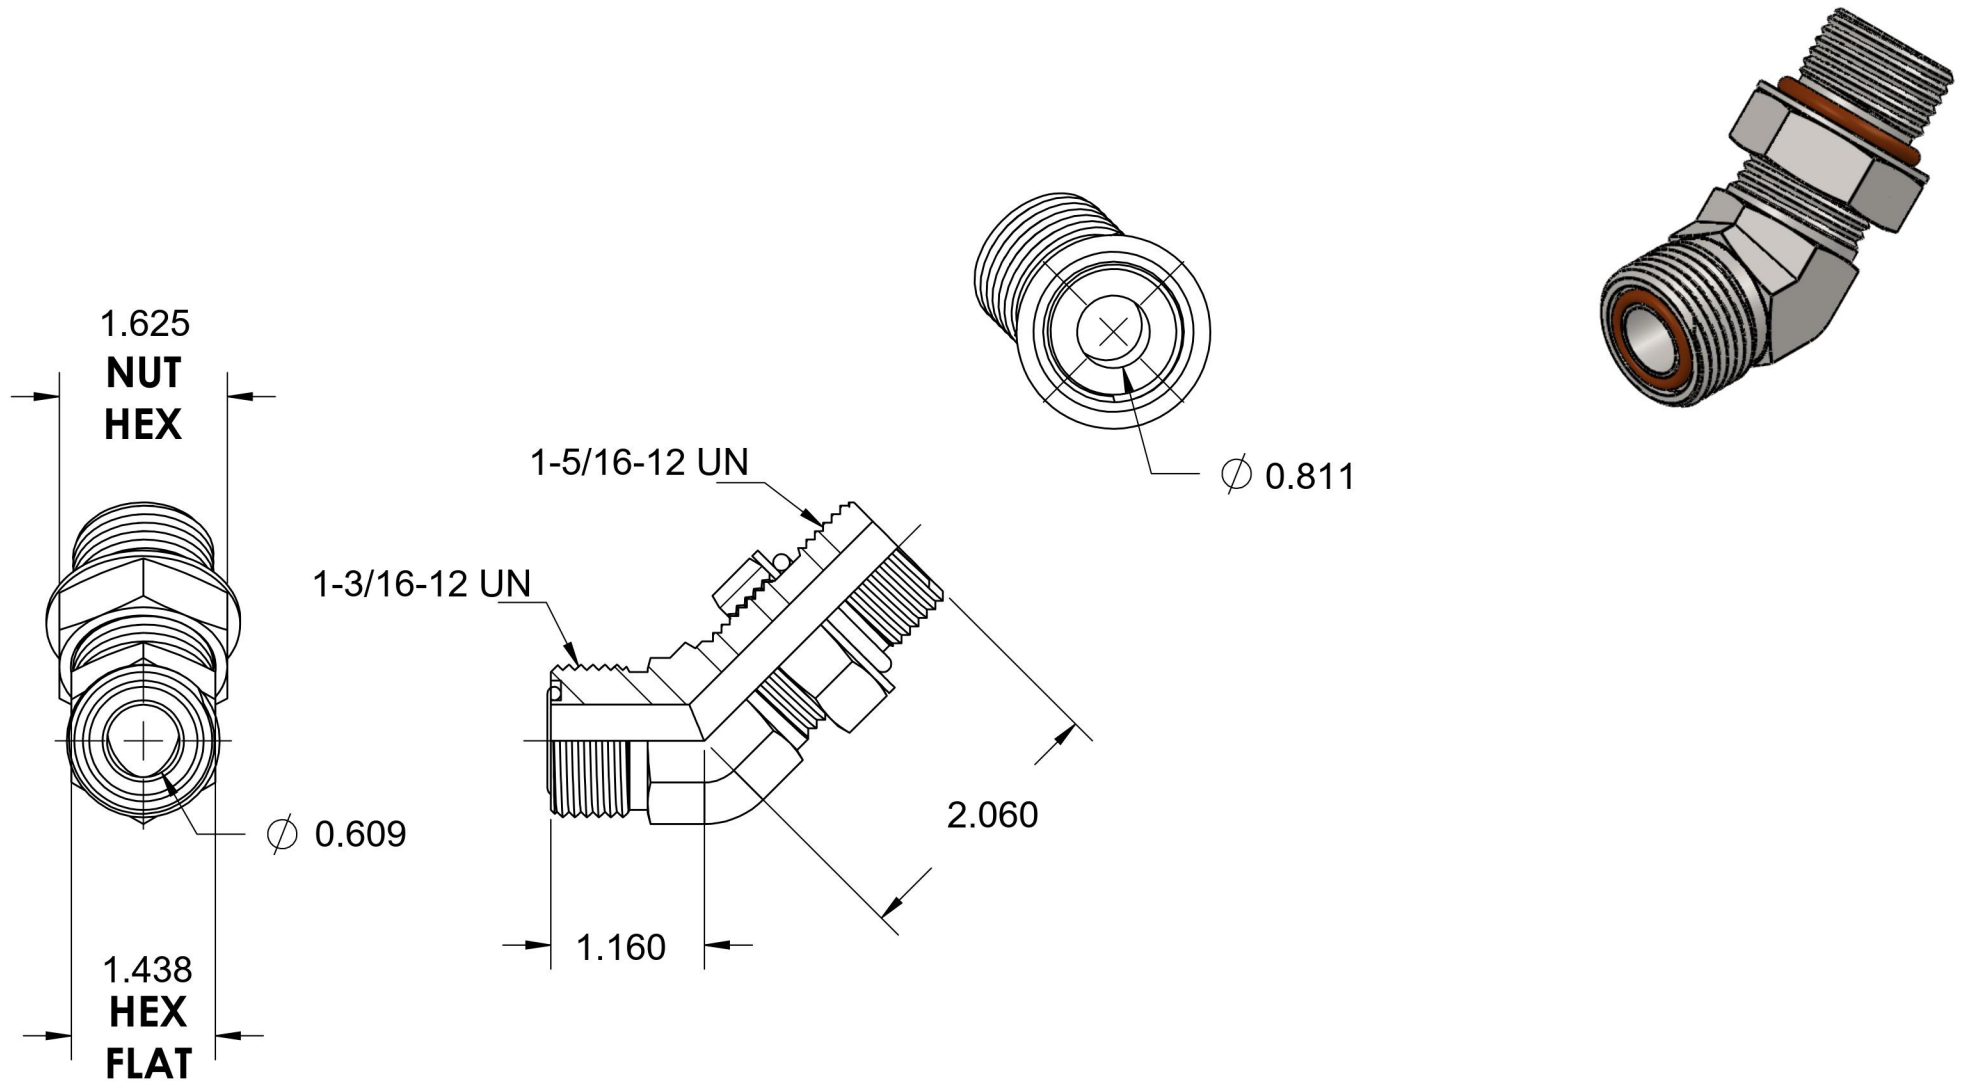

# FS6802-12-16-NWO-FG-VITON

Steel, SAE J1453 O-Ring Face Seal 45° Adjustable Port Elbow, 3/4" Male ORFS x 1-5/16-12 Male Adjustable ORB, FKM Seal

6701 Cochran Road  
Solon, Ohio 44139  
Phone: (440) 248-1880  
Toll Free: 1-888-331-1523

<b>Temperature Rating</b>	<b>Material</b>	<b>Industry Standards</b>	<b>Series</b>
-15°F to 400°F	C1045 Steel	SAE J1453, SAE J1926-2 SAE J515, ASTM B633	FS6802-NWO-FG-VITON
<b>Pressure Rating</b>	<b>Finish</b>		<b>Series Description</b>
5500 psi	Trivalent Zinc		SAE J1453 O-Ring Face Seal 45° Adjustable Port Elbow