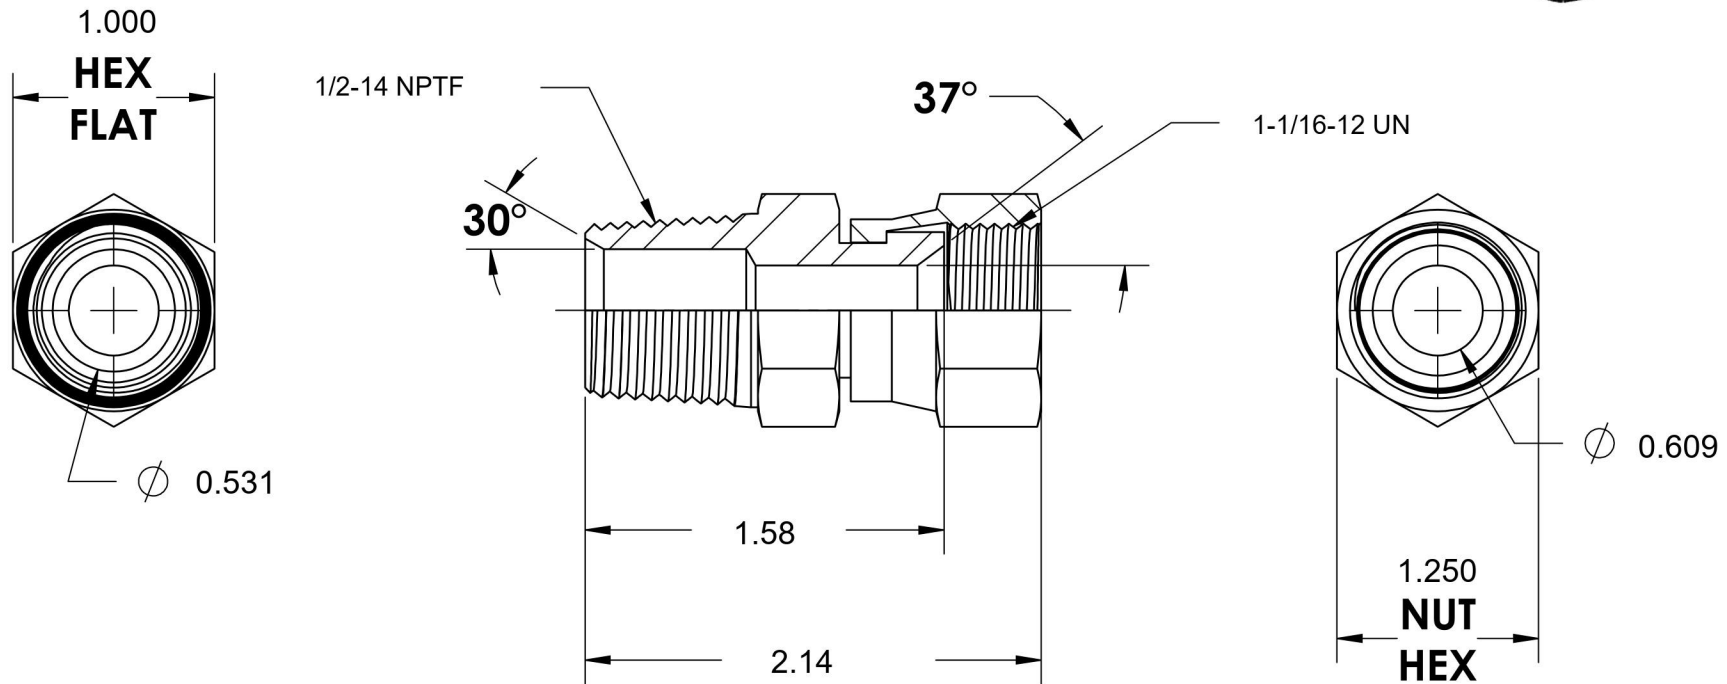

6505-08-12-SS

Stainless Steel, SAE J514 37° Flare Swivel Male Connector, 1/2" Male NPTF 30° x 3/4" Female JIC Swivel

6701 Cochran Road
Solon, Ohio 44139
Phone: (440) 248-1880
Toll Free: 1-888-331-1523

Temperature Rating

-425°F to 1200°F

Pressure Rating

5000 psi

Material

316/316L Stainless Steel

Finish

Passivated

Industry Standards

SAE J514 , SAE J476

Series

6505-SS

Series Description

SAE J514 37° Flare Swivel
Male Connector