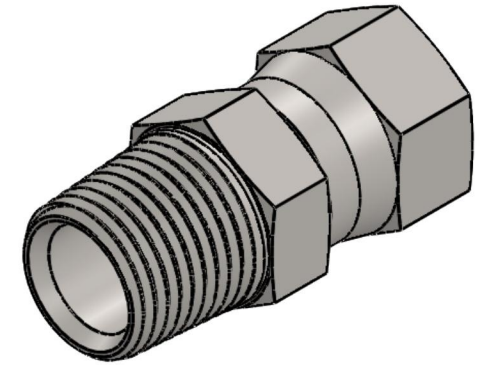

6505-08-12-SS

Stainless Steel, SAE J514 37° Flare Swivel Male Connector, 1/2" Male NPTF 30° x 3/4" Female JIC Swivel

6701 Cochran Road
Solon, Ohio 44139
Phone: (440) 248-1880
Toll Free: 1-888-331-1523

Temperature Rating

-425°F to 1200°F

Pressure Rating

5000 psi

Material

316/316L Stainless Steel

Finish

Passivated

Industry Standards

SAE J514 , SAE J476

Series

6505-SS

Series Description

SAE J514 37° Flare Swivel
Male Connector