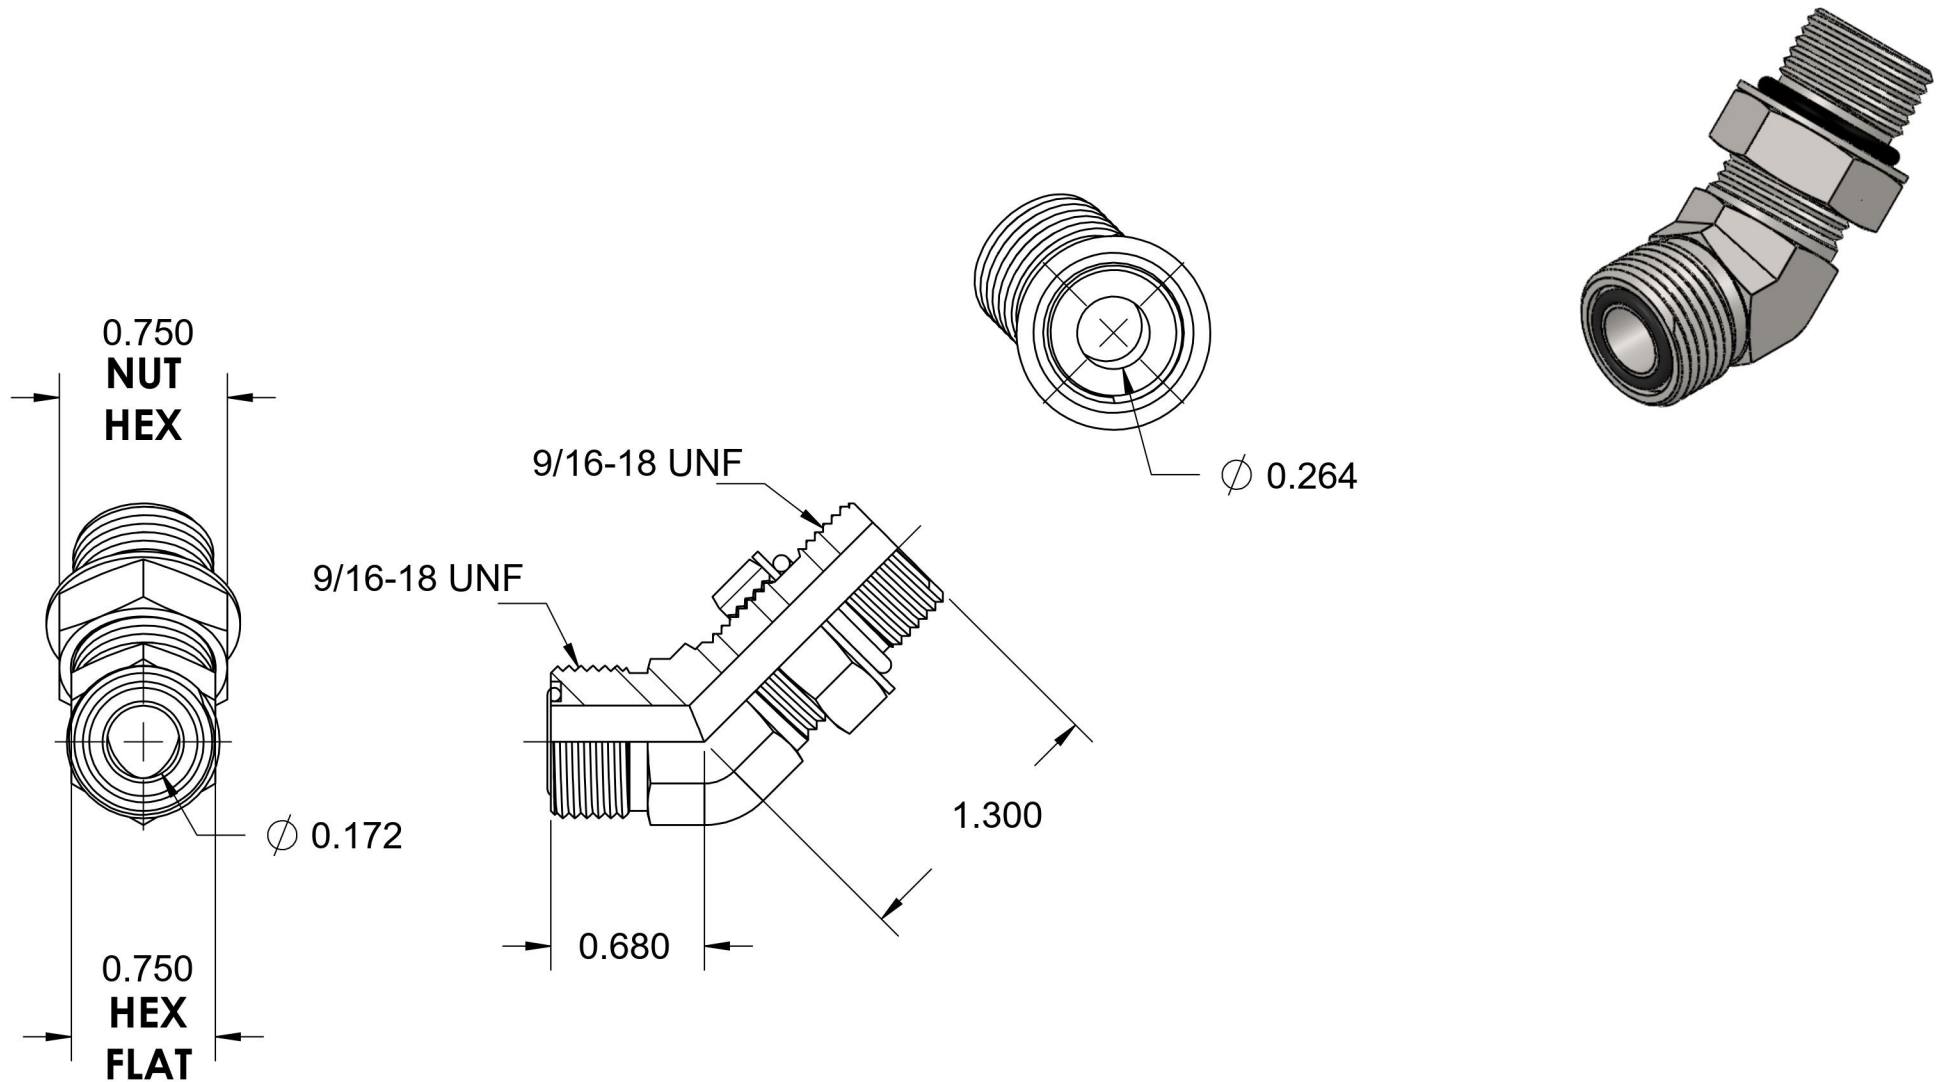

# FS6802-04-06-NWO-FG

Steel, SAE J1453 O-Ring Face Seal 45° Adjustable Port Elbow, 1/4" Male ORFS x 9/16-18 Male Adjustable ORB

6701 Cochran Road  
Solon, Ohio 44139  
Phone: (440) 248-1880  
Toll Free: 1-888-331-1523

<b>Temperature Rating</b>	<b>Material</b>	<b>Industry Standards</b>	<b>Series</b>
-40°F to 250°F	C1045 Steel	SAE J1453, SAE J1926-2 SAE J515, ASTM B633	FS6802-NWO-FG
<b>Pressure Rating</b>	<b>Finish</b>		<b>Series Description</b>
6000 psi	Trivalent Zinc		SAE J1453 O-Ring Face Seal 45° Adjustable Port Elbow