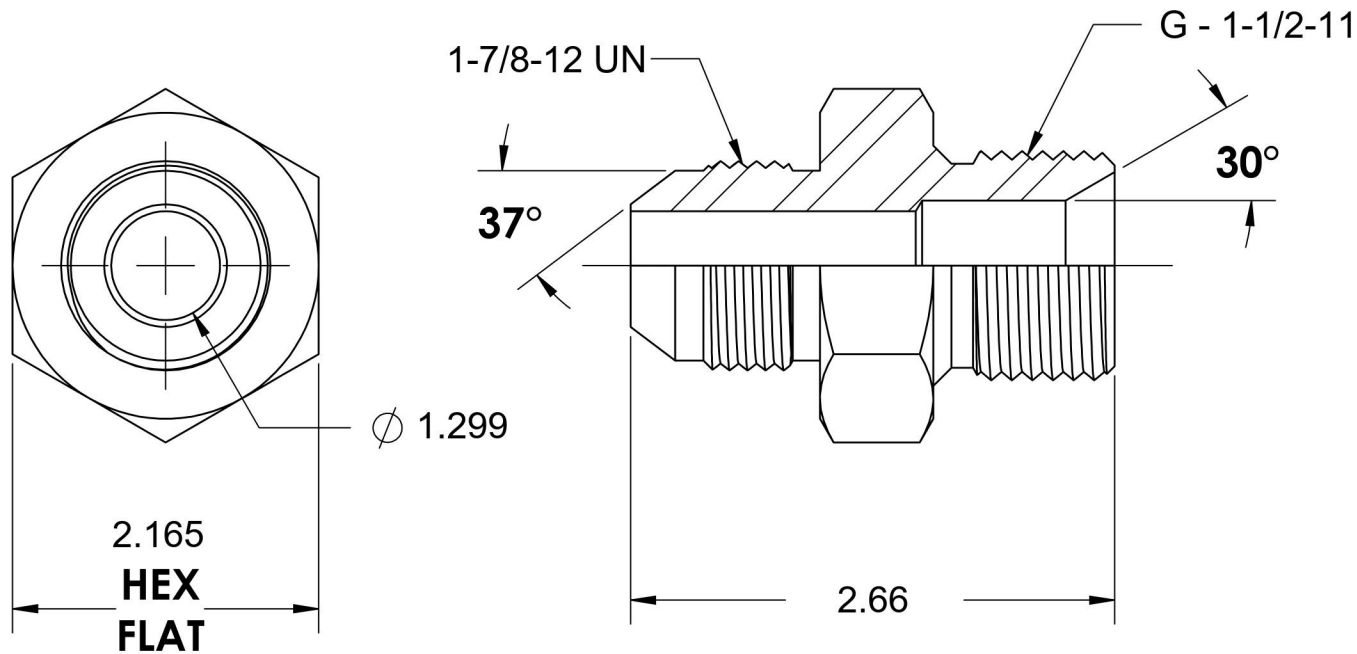

7002-24-24

Steel, SAE J514 37° Flare Male BSPP Port/Line Connector, 1-1/2" Male JIC x 1-1/2-11 Male BSPP 60° Line/Port

6701 Cochran Road
Solon, Ohio 44139
Phone: (440) 248-1880
Toll Free: 1-888-331-1523

Temperature Rating	Material	Industry Standards	Series
-65°F to 500°F	C1045/12L14 Steel	SAE J514, ISO 1179	7002
Pressure Rating	Finish	ISO 8434-6, ASTM B633	Series Description
1500 psi	Trivalent Zinc		SAE J514 37° Flare Male BSPP Port/Line Connector