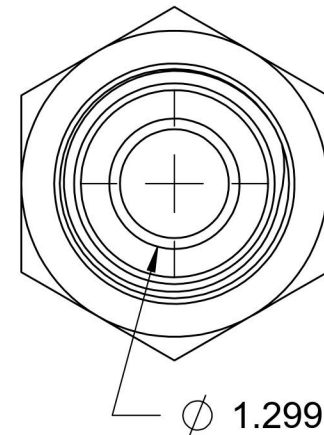

7002-24-24

Steel, SAE J514 37° Flare Male BSPP Port/Line Connector, 1-1/2" Male JIC x 1-1/2-11 Male BSPP 60° Line/Port

6701 Cochran Road
Solon, Ohio 44139
Phone: (440) 248-1880
Toll Free: 1-888-331-1523

Temperature Rating	Material	Industry Standards	Series
-65°F to 500°F	C1045/12L14 Steel	SAE J514, ISO 1179	7002
Pressure Rating	Finish	ISO 8434-6, ASTM B633	Series Description
1500 psi	Trivalent Zinc		SAE J514 37° Flare Male BSPP Port/Line Connector