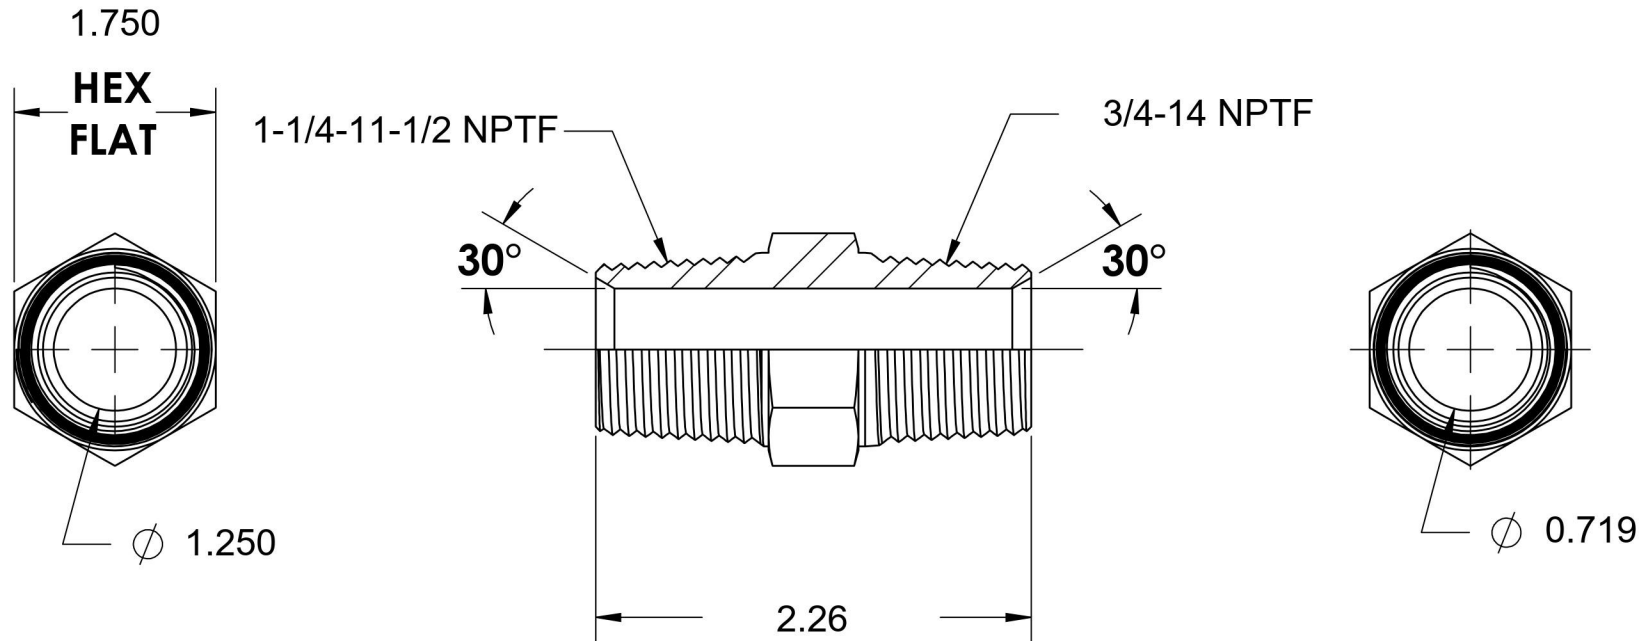

# 5404-20-12

Steel, SAE J514 Pipe Nipple, 1-1/4" Male NPTF 30° x 3/4" Male NPTF 30°

6701 Cochran Road  
Solon, Ohio 44139  
Phone: (440) 248-1880  
Toll Free: 1-888-331-1523

<b>Temperature Rating</b> -65°F to 500°F	<b>Material</b> C1045/12L14 Steel	<b>Industry Standards</b> SAE J514 , SAE J476 ASTM B633	<b>Series</b> 5404
<b>Pressure Rating</b> 3000 psi	<b>Finish</b> Trivalent Zinc		<b>Series Description</b> SAE J514 Pipe Nipple