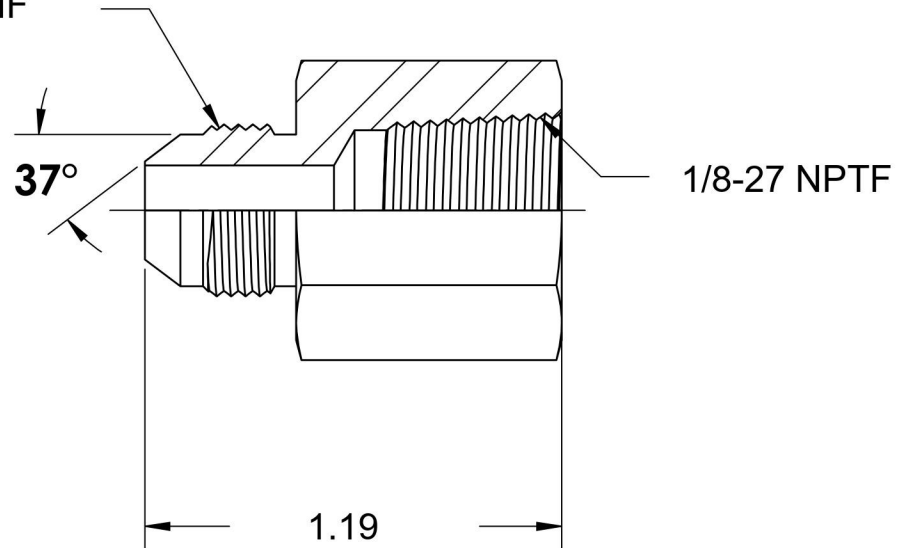

2405-04-02-SS

Stainless Steel, SAE J514 Flared Tube Female Connector, 1/4" Male JIC x 1/8" Female NPTF

7/16-20 UNF

6701 Cochran Road
Solon, Ohio 44139
Phone: (440) 248-1880
Toll Free: 1-888-331-1523

Temperature Rating

6000 psi

Finish

Passivated

Series Description

SAE J514 Flared Tube
Female Connector