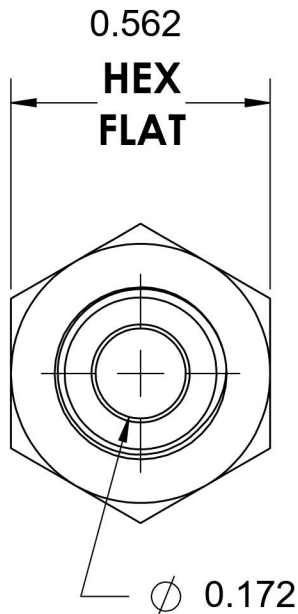

2405-04-02-SS

Stainless Steel, SAE J514 Flared Tube Female Connector, 1/4" Male JIC x 1/8" Female NPTF

7/16-20 UNF

6701 Cochran Road
Solon, Ohio 44139
Phone: (440) 248-1880
Toll Free: 1-888-331-1523

Temperature Rating