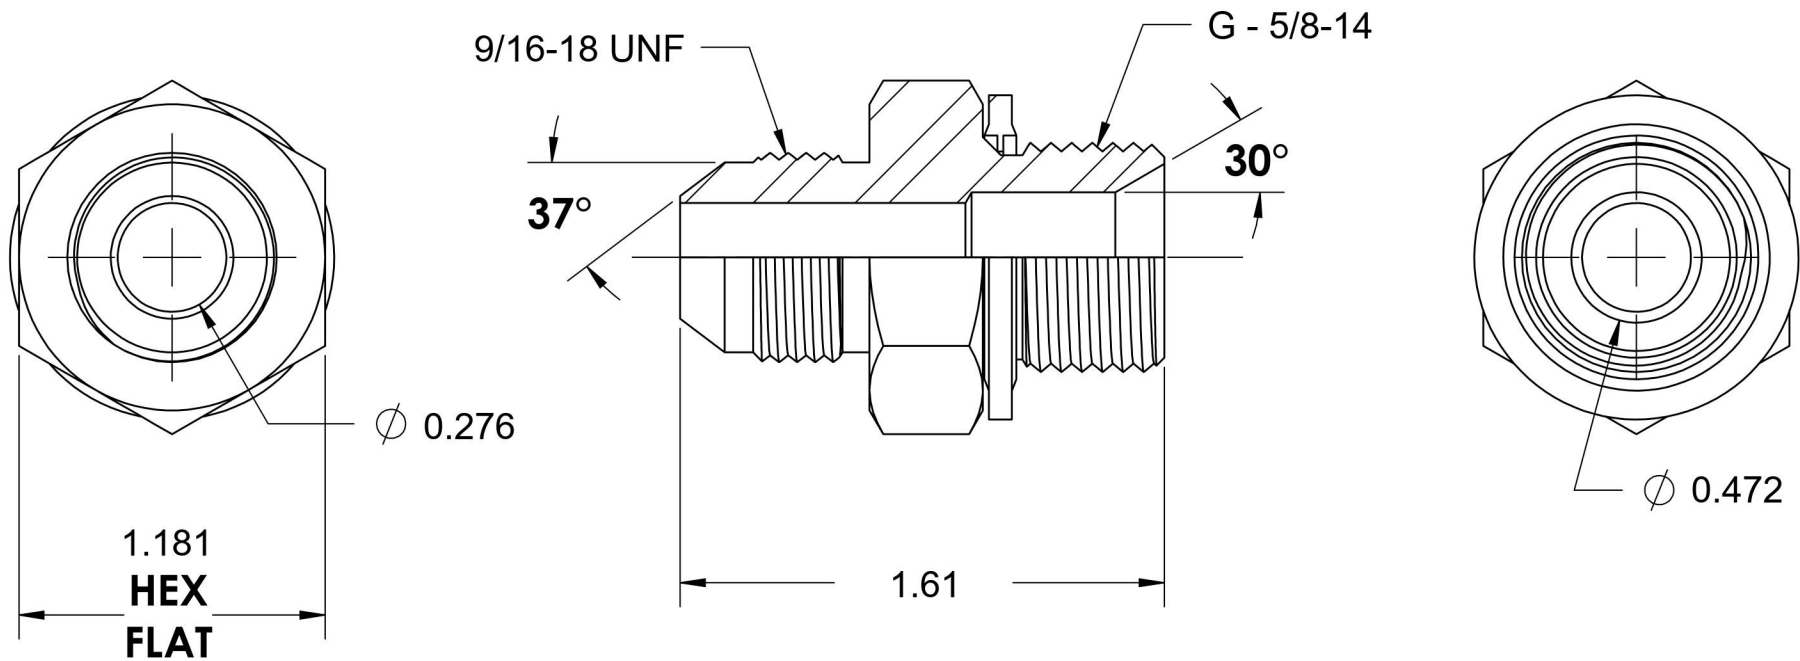

7002-06-10-BS

Steel, SAE J514 37° Flare BSPP Type (D) Bonded Seal Port/Line Adapter, 3/8" Male JIC x 5/8-14 Male BSPP 60° Line/Port

6701 Cochran Road
Solon, Ohio 44139
Phone: (440) 248-1880
Toll Free: 1-888-331-1523

Temperature Rating	-22°F to 257°F	Material	C1045/12L14 Steel	Industry Standards	SAE J514, ISO 1179	Series	7002-BS
Pressure Rating	2900 psi	Finish	Trivalent Zinc	ASTM B633		Series Description	SAE J514 37° Flare BSPP Type (D) Bonded Seal Port/Line Adapter