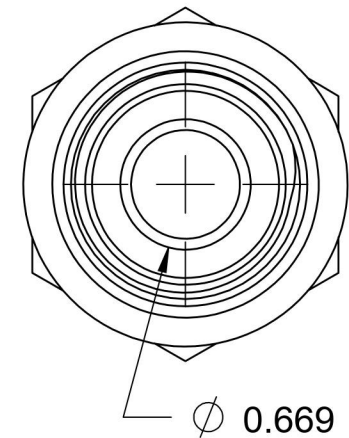

7002-20-12-SS-BS

Stainless Steel, SAE J514 37° Flare BSPP Type (D) Bonded Seal Port/Line Adapter, 1-1/4" Male JIC x 3/4-14 Male BSPP 60° Line/Port

6701 Cochran Road
Solon, Ohio 44139
Phone: (440) 248-1880
Toll Free: 1-888-331-1523