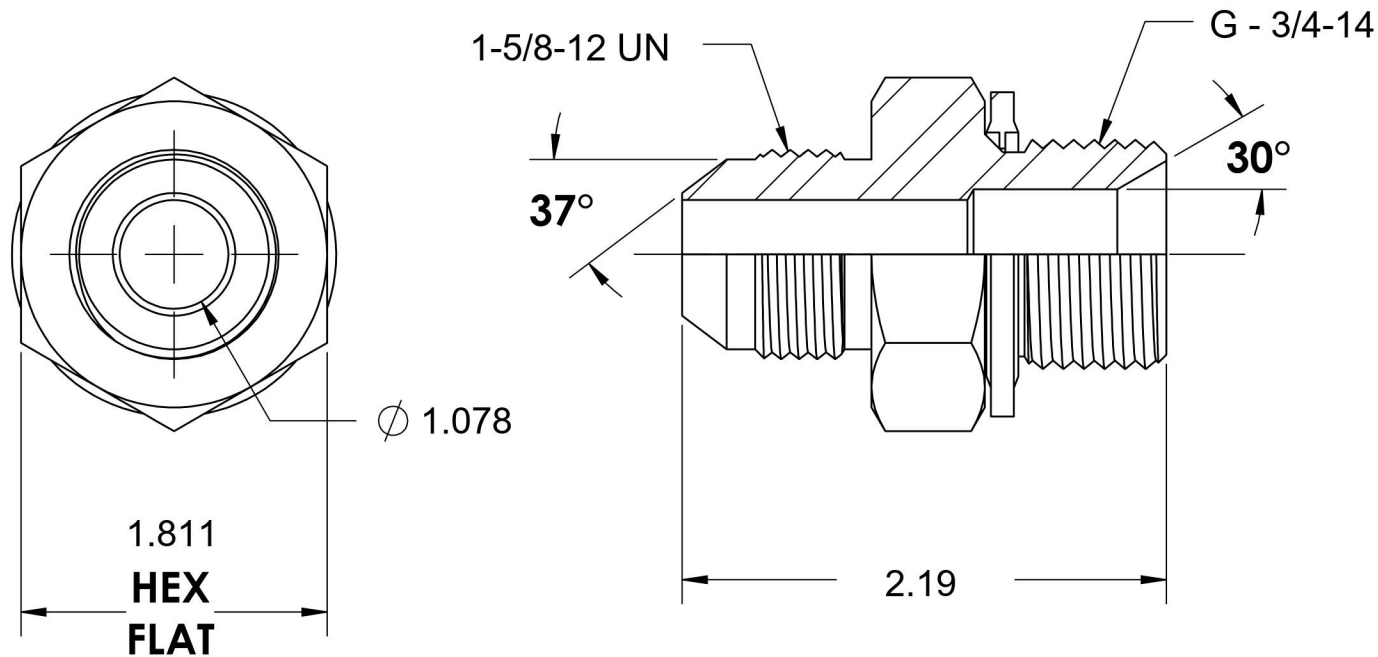

7002-20-12-SS-BS

Stainless Steel, SAE J514 37° Flare BSPP Type (D) Bonded Seal Port/Line Adapter, 1-1/4" Male JIC x 3/4-14 Male BSPP 60° Line/Port

6701 Cochran Road
Solon, Ohio 44139
Phone: (440) 248-1880
Toll Free: 1-888-331-1523

Temperature Rating	Material	Industry Standards	Series
-22°F to 257°F	316/316L Stainless Steel	SAE J514, ISO 1179	7002-BS-SS
Pressure Rating	Finish		Series Description
2900 psi	Passivated		SAE J514 37° Flare BSPP Type (D) Bonded Seal Port/Line Adapter