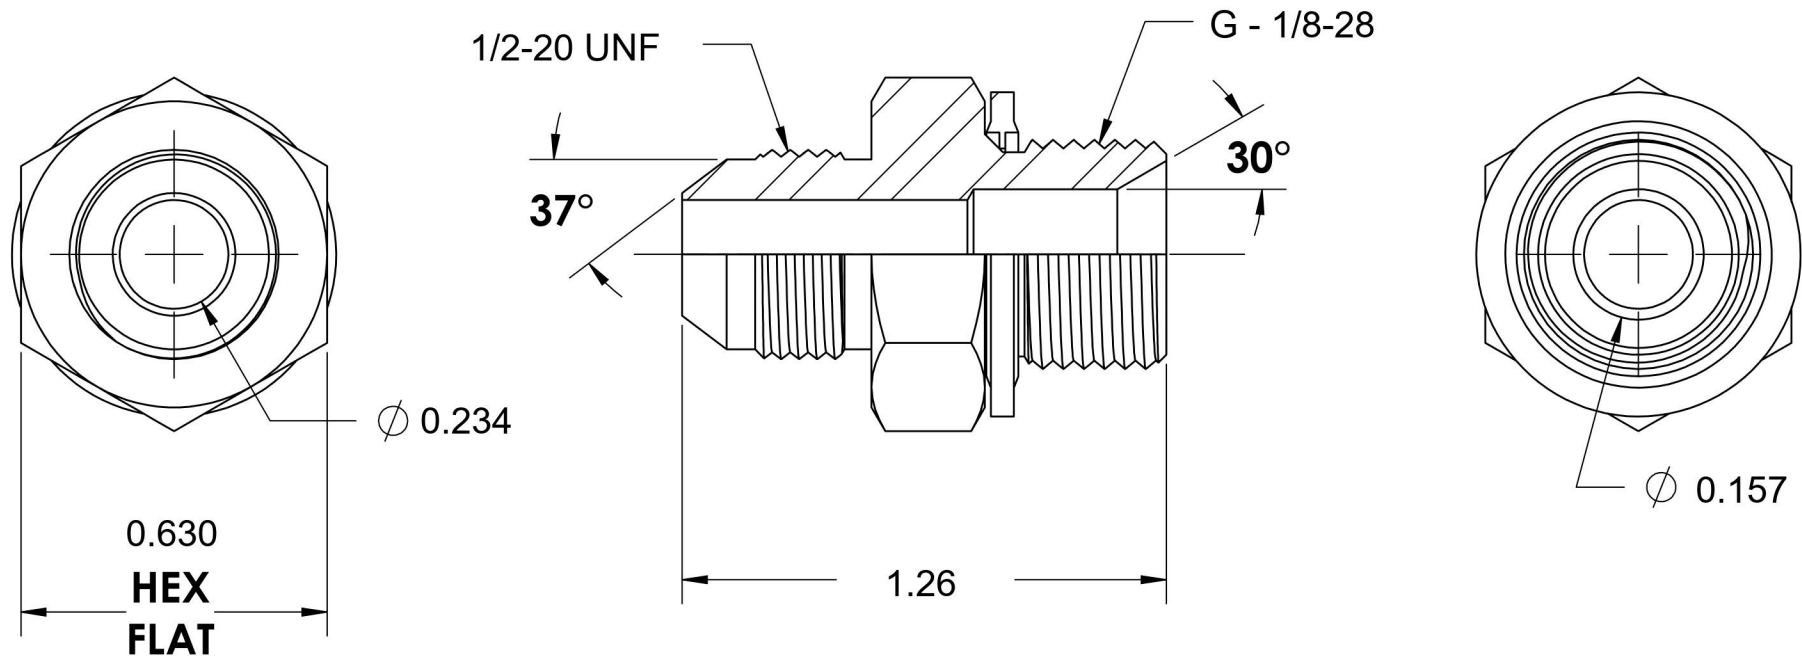

7002-05-02-SS-BS

Stainless Steel, SAE J514 37° Flare BSPP Type (D) Bonded Seal Port/Line Adapter, 5/16" Male JIC x 1/8-28 Male BSPP 60° Line/Port

6701 Cochran Road
Solon, Ohio 44139
Phone: (440) 248-1880
Toll Free: 1-888-331-1523

Temperature Rating	Material	Industry Standards	Series
-22°F to 257°F	316/316L Stainless Steel	SAE J514, ISO 1179	7002-BS-SS
Pressure Rating	Finish		Series Description
5100 psi	Passivated		SAE J514 37° Flare BSPP Type (D) Bonded Seal Port/Line Adapter