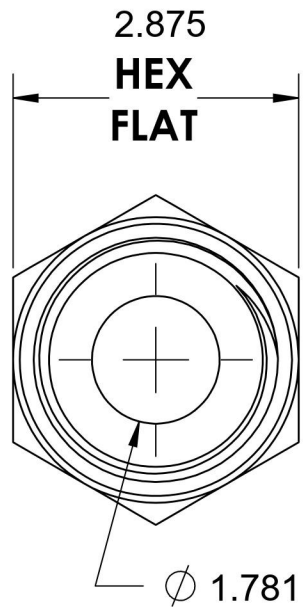

6405-32-32-O

Steel, SAE J1926 O-Ring Boss Female Adapter, 2-1/2-12 Male ORB x 2" Female NPTF

2-1/2-12 UN

6701 Cochran Road
Solon, Ohio 44139
Phone: (440) 248-1880
Toll Free: 1-888-331-1523

Temperature Rating