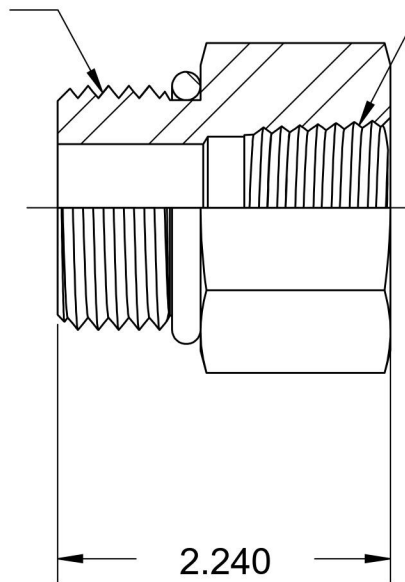

6405-32-32-O

Steel, SAE J1926 O-Ring Boss Female Adapter, 2-1/2-12 Male ORB x 2" Female NPTF

2-1/2-12 UN

6701 Cochran Road
Solon, Ohio 44139
Phone: (440) 248-1880
Toll Free: 1-888-331-1523

Temperature Rating

-40°F to 250°F

Pressure Rating

2000 psi

Material

C1045 / 12L14 Steel

Finish

Trivalent Zinc

Industry Standards