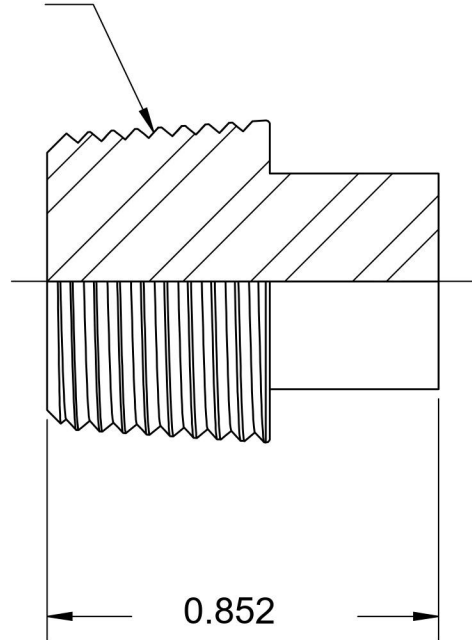

5406-SHP-06-SS

Stainless Steel, SAE J531 Pipe Square Head Plug, 3/8" Male NPTF

3/8-18 NPTF

0.437
HEX

6701 Cochran Road
Solon, Ohio 44139
Phone: (440) 248-1880
Toll Free: 1-888-331-1523

Temperature Rating -425°F to 1200°F	Material 316/316L Stainless	Industry Standards SAE J531, SAE J476	Series 5406-SHP
Pressure Rating 6000psi	Finish Passivation		Series Description SAE J531 Pipe Square Head Plug