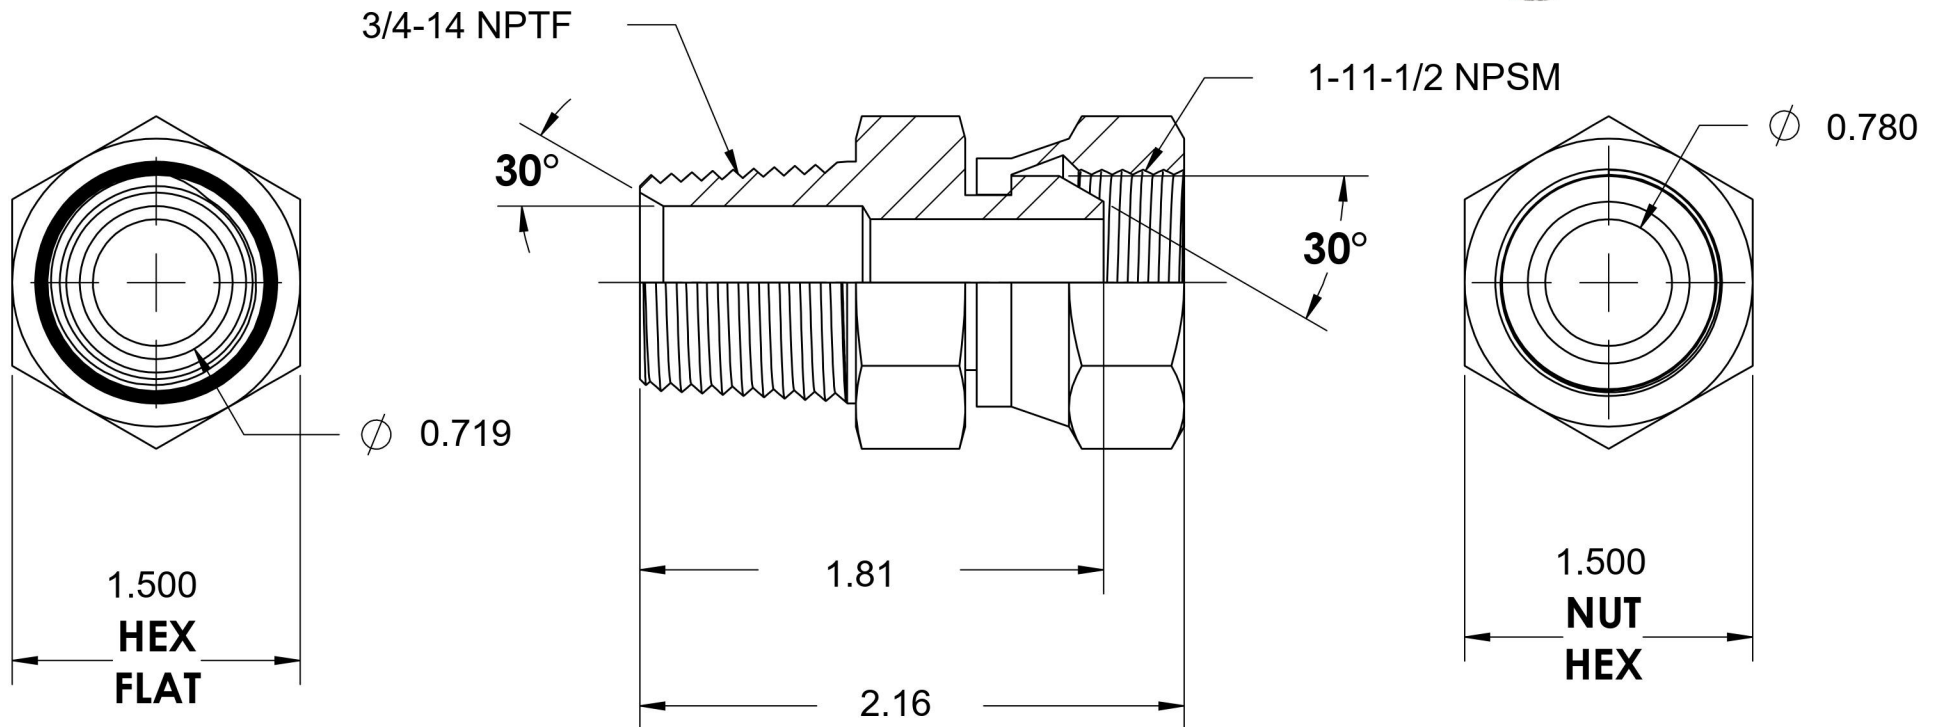

1404-12-16-SS

Stainless Steel, SAE J514 NPSM Swivel Male Connector, 3/4" Male NPTF 30° x 1" Female NPSM Swivel

6701 Cochran Road
Solon, Ohio 44139
Phone: (440) 248-1880
Toll Free: 1-888-331-1523

Temperature Rating	Material	Industry Standards	Series
-425°F to 1200°F	316/316L Stainless Steel	SAE J514, SAE J476	1404-SS
Pressure Rating	Finish		Series Description
3000 psi	Passivated		SAE J514 NPSM Swivel Male Connector