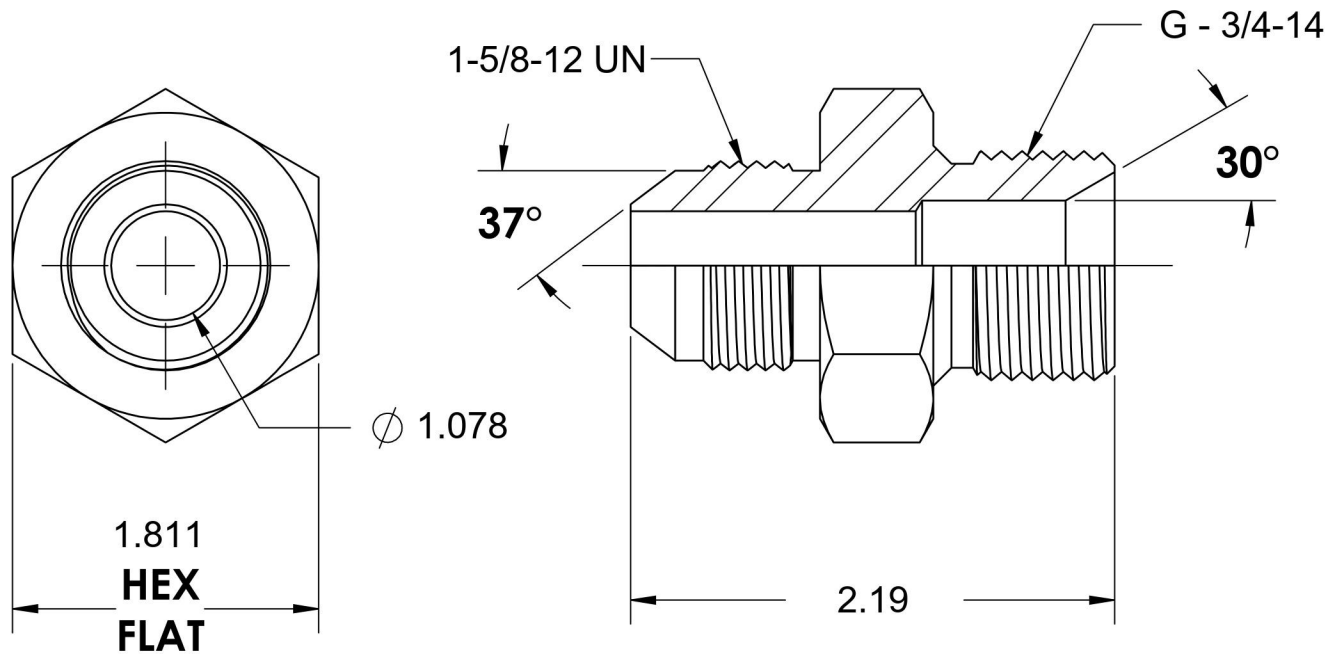

7002-20-12

Steel, SAE J514 37° Flare Male BSPP Port/Line Connector, 1-1/4" Male JIC x 3/4-14 Male BSPP 60° Line/Port

6701 Cochran Road
Solon, Ohio 44139
Phone: (440) 248-1880
Toll Free: 1-888-331-1523

Temperature Rating	Material	Industry Standards	Series
-65°F to 500°F	C1045/12L14 Steel	SAE J514, ISO 1179	7002
Pressure Rating	Finish	ISO 8434-6, ASTM B633	Series Description
2900 psi	Trivalent Zinc		SAE J514 37° Flare Male BSPP Port/Line Connector