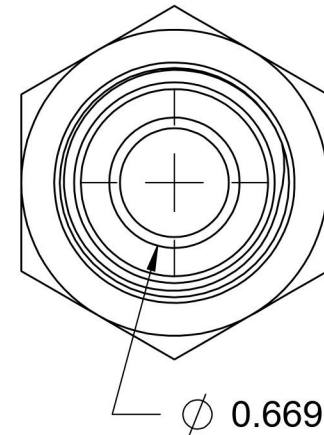

7002-20-12

Steel, SAE J514 37° Flare Male BSPP Port/Line Connector, 1-1/4" Male JIC x 3/4-14 Male BSPP 60° Line/Port

6701 Cochran Road
Solon, Ohio 44139
Phone: (440) 248-1880
Toll Free: 1-888-331-1523

Temperature Rating	Material	Industry Standards	Series
-65°F to 500°F	C1045/12L14 Steel	SAE J514, ISO 1179	7002
Pressure Rating	Finish	ISO 8434-6, ASTM B633	Series Description
2900 psi	Trivalent Zinc		SAE J514 37° Flare Male BSPP Port/Line Connector