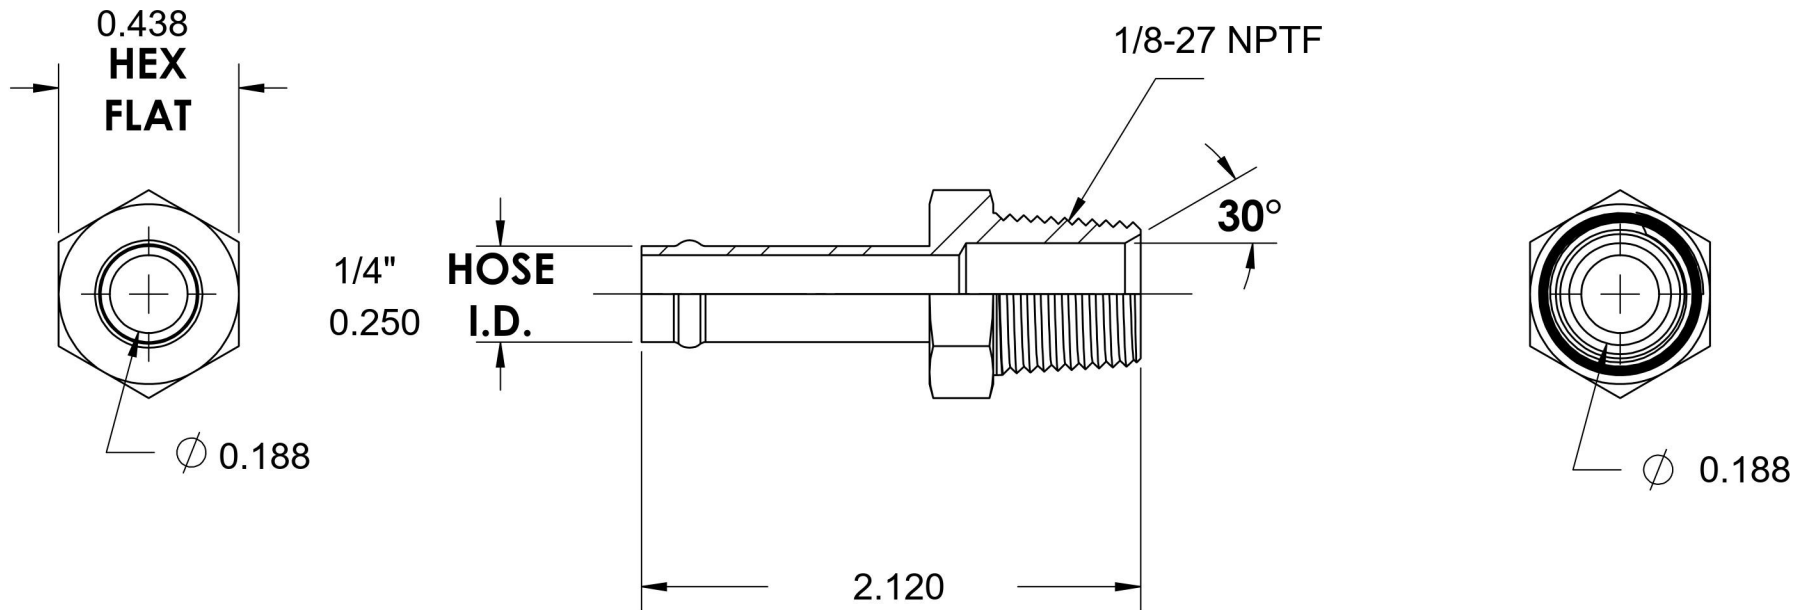

4404-04-02

Steel, SAE J1231 Hose Bead Male Connector, 1/4" Beaded Hose Barb x 1/8" Male NPTF 30°

6701 Cochran Road
Solon, Ohio 44139
Phone: (440) 248-1880
Toll Free: 1-888-331-1523

Temperature Rating -65°F to 500°F	Material C1045/12L14 Steel	Industry Standards SAE J1231, SAE J476 ASTM B633	Series 4404
Pressure Rating 150 psi	Finish Trivalent Zinc		Series Description SAE J1231 Hose Bead Male Connector