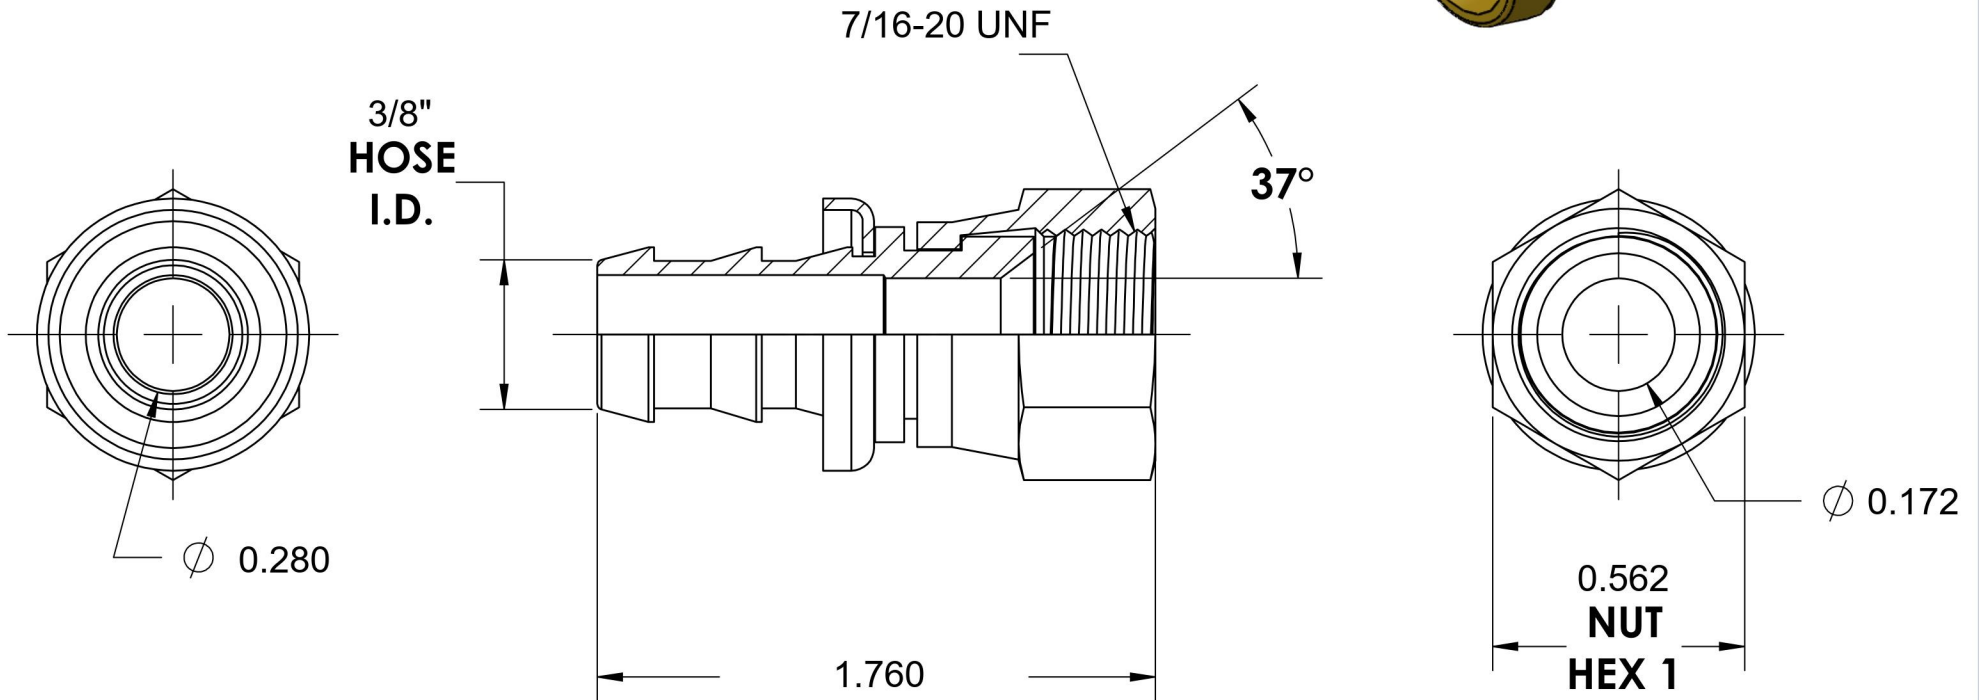

2111-06-04-B

Brass, SAE J514 Push-Lok Swivel Hose Connector, 3/8" Push-Lok Hose Barb x 1/4" Female JIC Swivel

6701 Cochran Road
Solon, Ohio 44139
Phone: (440) 248-1880
Toll Free: 1-888-331-1523

Temperature Rating

SAE J514

Series

2111-B

Series Description

SAE J514 Push-Lok Swivel Hose Connector