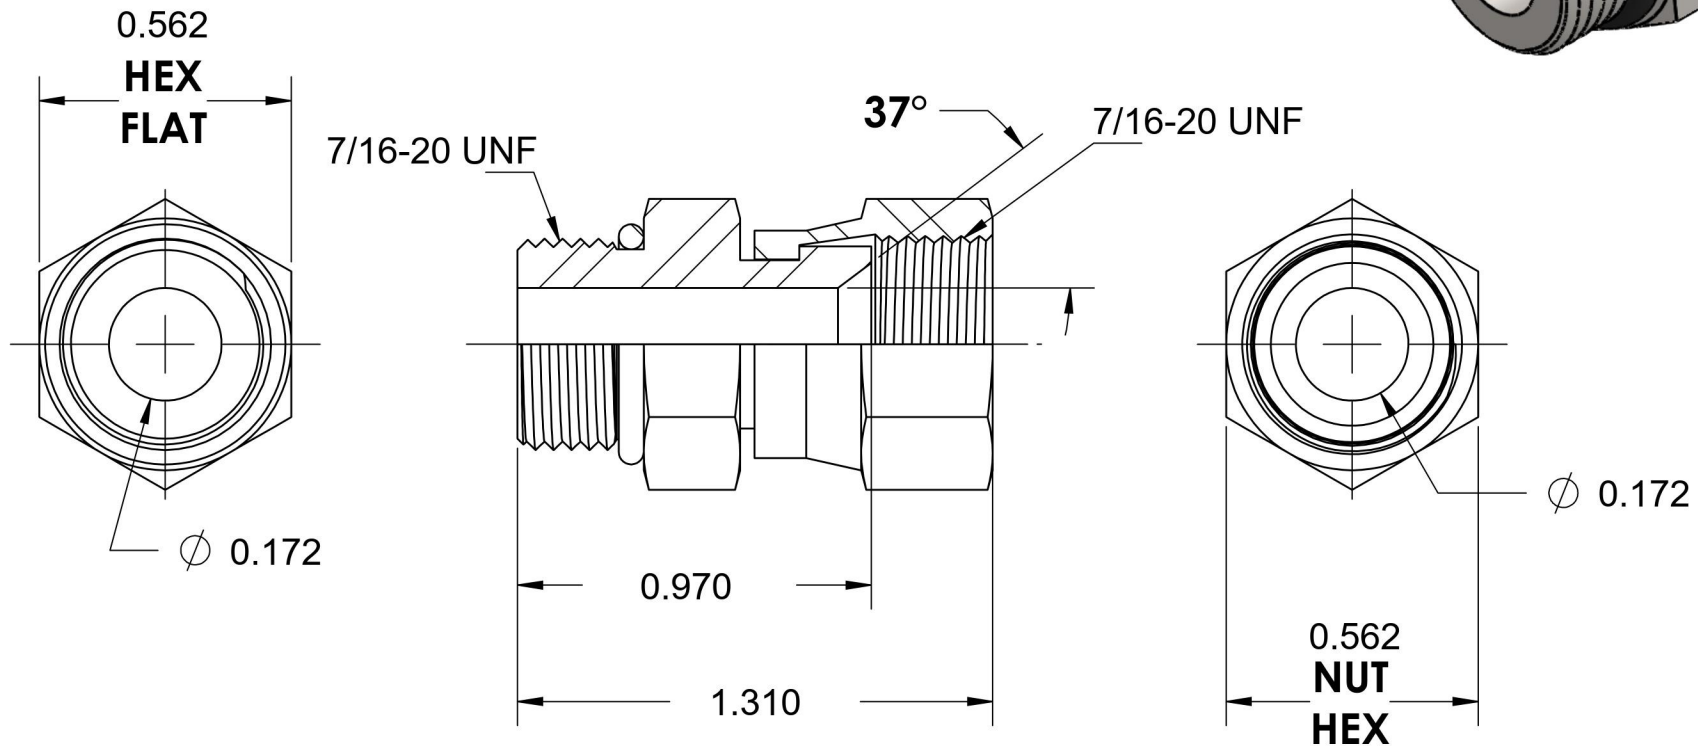

6402-04-04-O-SS

Stainless Steel, SAE J514 37° Flare Swivel Port Connector, 7/16-20 Male ORB x 1/4" Female JIC Swivel

6701 Cochran Road
Solon, Ohio 44139
Phone: (440) 248-1880
Toll Free: 1-888-331-1523

Temperature Rating

-40°F to 250°F

Pressure Rating

7500 psi

Material

316/316L Stainless Steel

Finish

Passivated

Industry Standards

SAE J514, SAE J1926-3

Series

6402-O-SS

Series Description

SAE J514 37° Flare Swivel
Port Connector