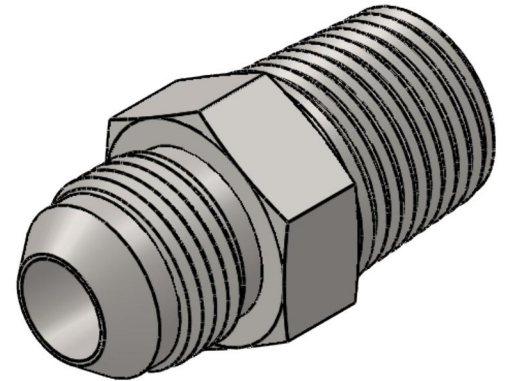

# 2404-05-02-SS

Stainless Steel, SAE J514 37° Flare Male Connector, 5/16" Male JIC x 1/8" Male NPTF 30°

6701 Cochran Road  
Solon, Ohio 44139  
Phone: (440) 248-1880  
Toll Free: 1-888-331-1523

<b>Temperature Rating</b> -425°F to 1200°F	<b>Material</b> 316/316L Stainless Steel	<b>Industry Standards</b> SAE J514 , SAE J476	<b>Series</b> 2404-SS
<b>Pressure Rating</b> 6000 psi	<b>Finish</b> Passivated		<b>Series Description</b> SAE J514 37° Flare Male Connector