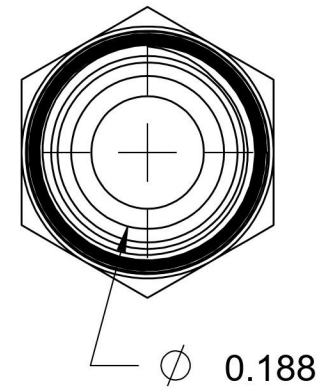

# 2404-05-02-SS

Stainless Steel, SAE J514 37° Flare Male Connector, 5/16" Male JIC x 1/8" Male NPTF 30°

6701 Cochran Road  
Solon, Ohio 44139  
Phone: (440) 248-1880  
Toll Free: 1-888-331-1523

<b>Temperature Rating</b> -425°F to 1200°F	<b>Material</b> 316/316L Stainless Steel	<b>Industry Standards</b> SAE J514 , SAE J476	<b>Series</b> 2404-SS
<b>Pressure Rating</b> 6000 psi	<b>Finish</b> Passivated		<b>Series Description</b> SAE J514 37° Flare Male Connector