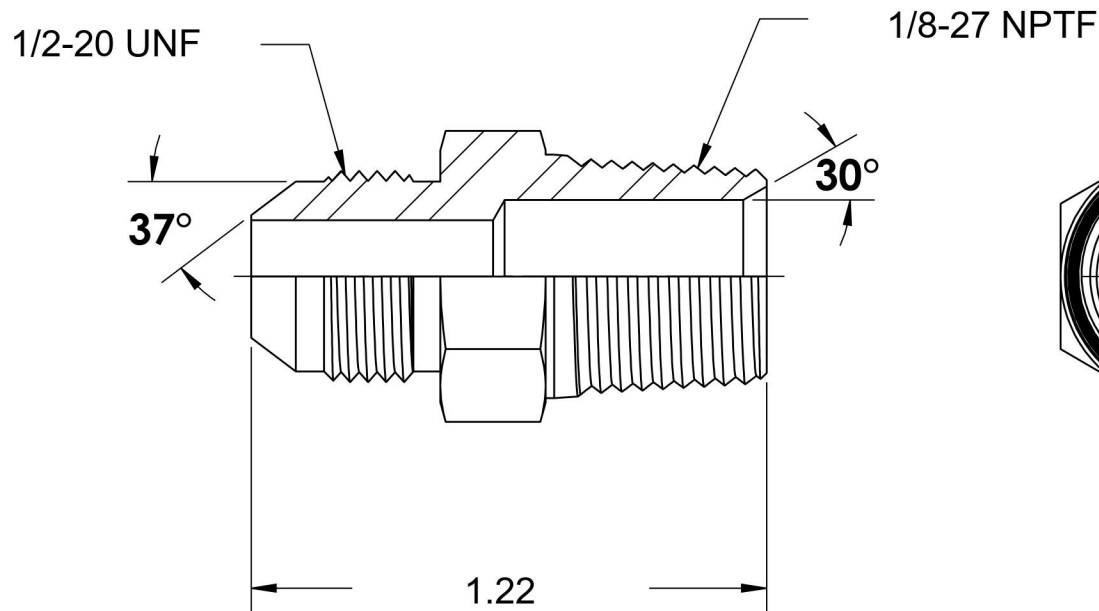

# 2404-05-02-SS

Stainless Steel, SAE J514 37° Flare Male Connector, 5/16" Male JIC x 1/8" Male NPTF 30°

6701 Cochran Road  
Solon, Ohio 44139  
Phone: (440) 248-1880  
Toll Free: 1-888-331-1523

<b>Temperature Rating</b> -425°F to 1200°F	<b>Material</b> 316/316L Stainless Steel	<b>Industry Standards</b> SAE J514 , SAE J476	<b>Series</b> 2404-SS
<b>Pressure Rating</b> 6000 psi	<b>Finish</b> Passivated		<b>Series Description</b> SAE J514 37° Flare Male Connector