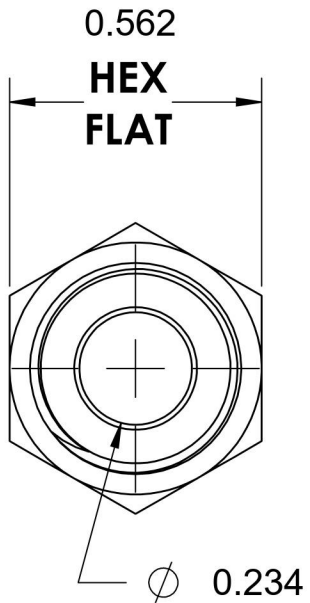

# 2404-05-02-SS

Stainless Steel, SAE J514 37° Flare Male Connector, 5/16" Male JIC x 1/8" Male NPTF 30°

6701 Cochran Road  
Solon, Ohio 44139  
Phone: (440) 248-1880  
Toll Free: 1-888-331-1523

<b>Temperature Rating</b> -425°F to 1200°F	<b>Material</b> 316/316L Stainless Steel	<b>Industry Standards</b> SAE J514 , SAE J476	<b>Series</b> 2404-SS
<b>Pressure Rating</b> 6000 psi	<b>Finish</b> Passivated		<b>Series Description</b> SAE J514 37° Flare Male Connector