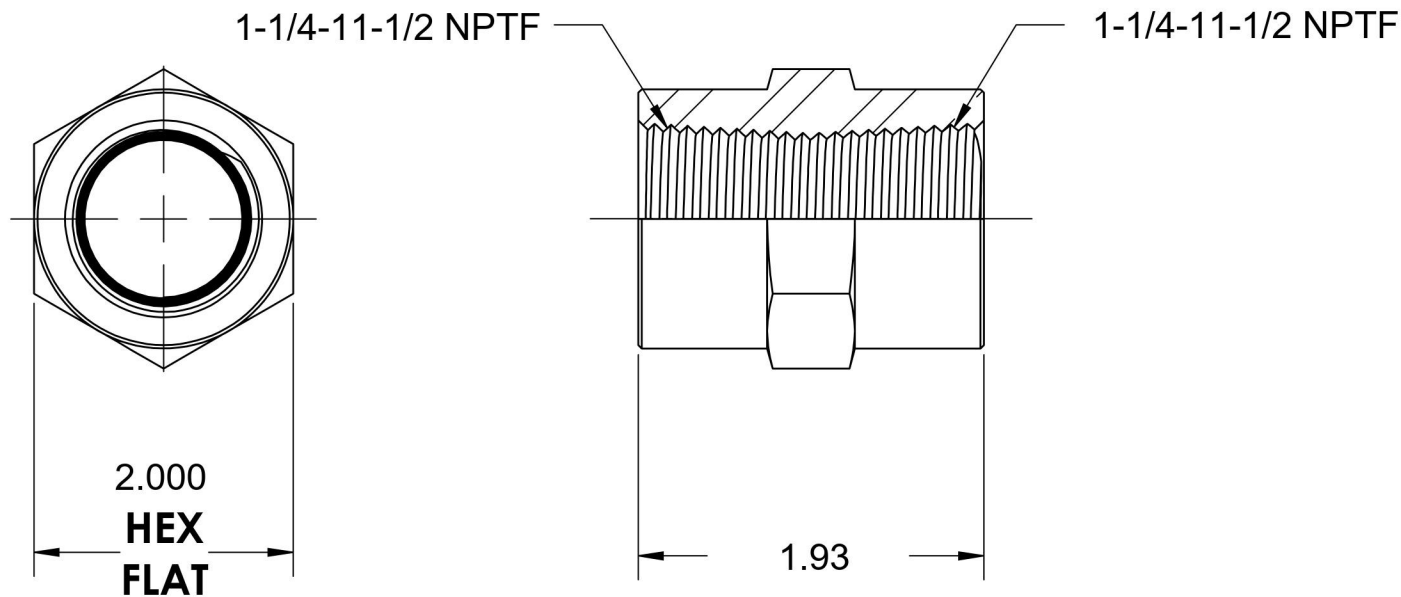

# 5000-20-20

Steel, SAE J514 Pipe Hex Coupling, 1-1/4" Female NPTF x 1-1/4" Female NPTF

6701 Cochran Road  
Solon, Ohio 44139  
Phone: (440) 248-1880  
Toll Free: 1-888-331-1523

**Temperature Rating**

-65°F to 500°F

**Pressure Rating**

2500 psi

**Material**

C1045/12L14 Steel

**Finish**

Trivalent Zinc

**Industry Standards**

SAE J514 , SAE J476  
ASTM B633

**Series**

5000

**Series Description**

SAE J514 Pipe Hex Coupling