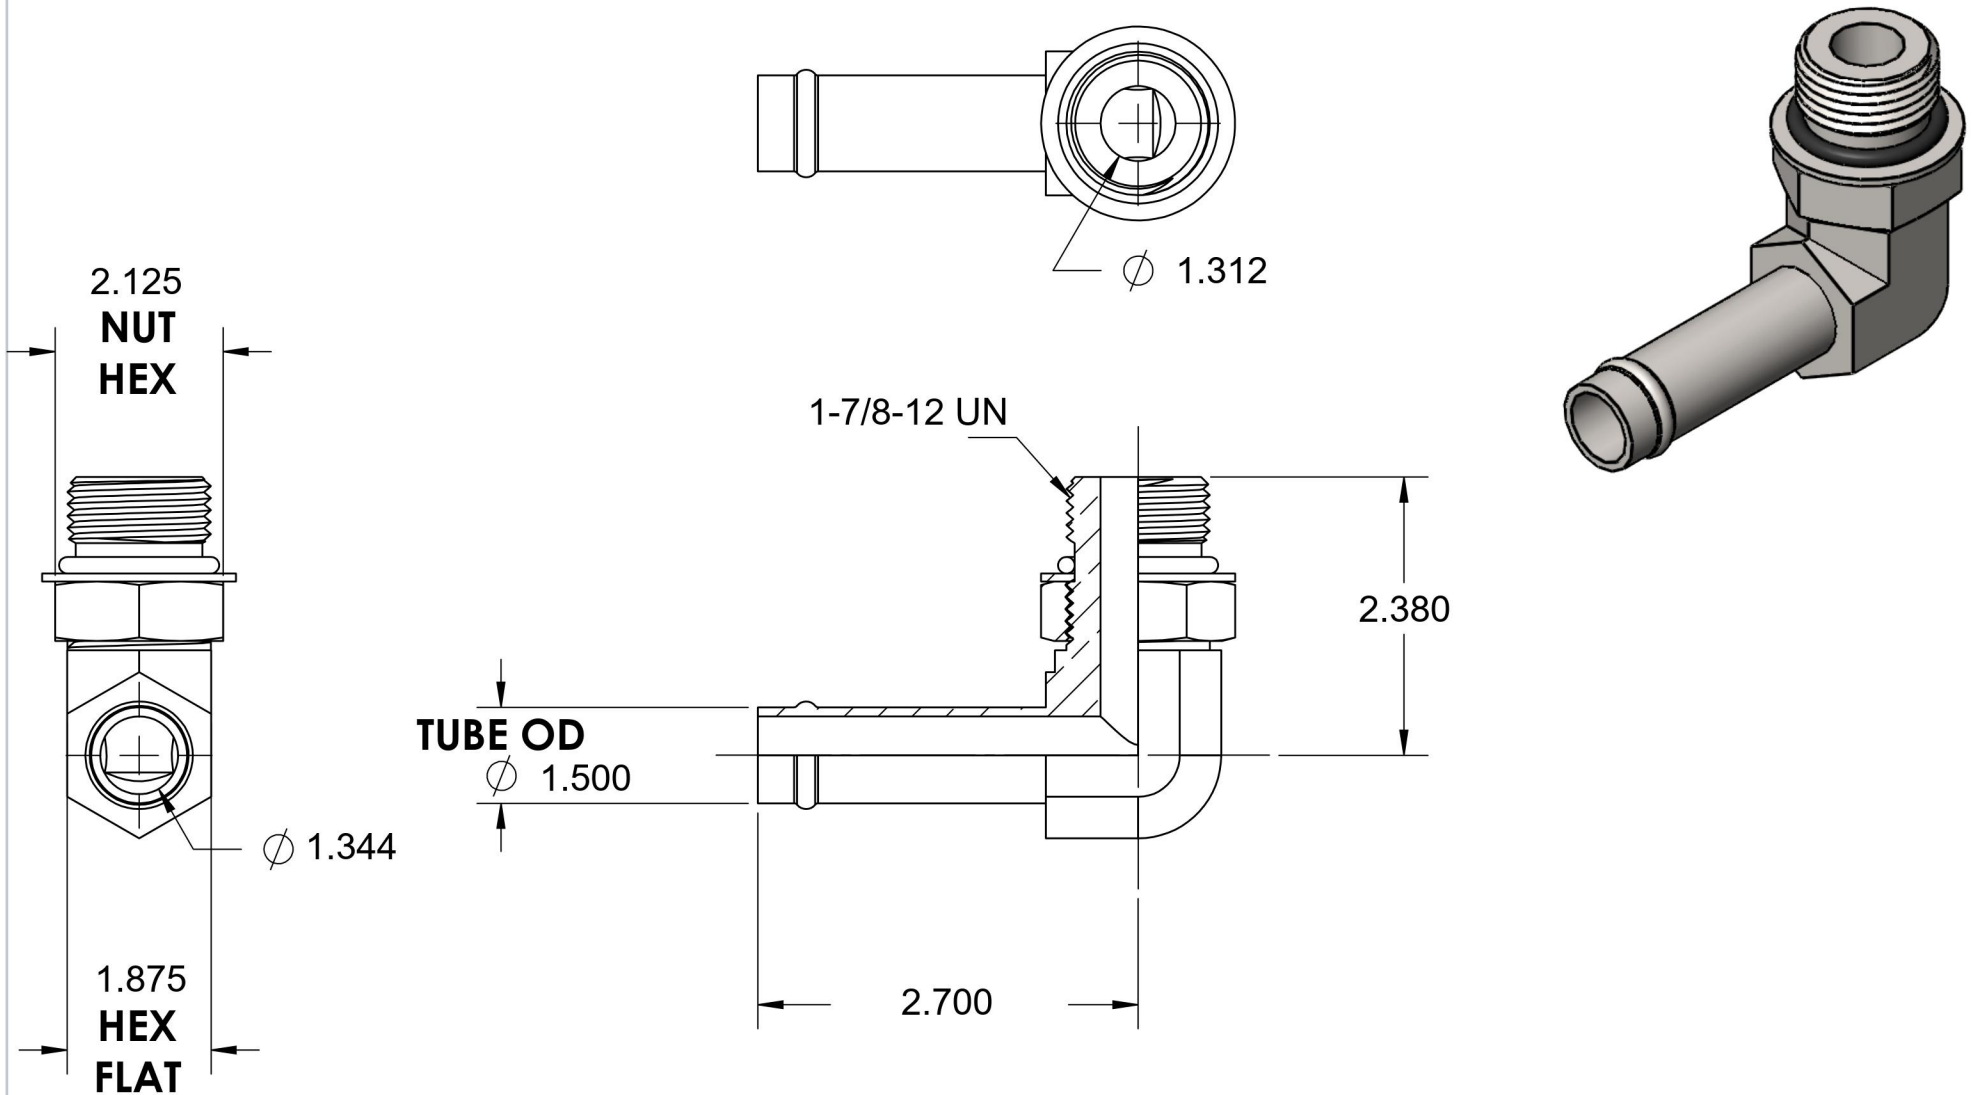

4601-24-24-NWO-FG

Steel, SAE J1231 Hose Bead 90° Adjustable Port Elbow, 1-1/2" Beaded Hose Barb x 1-7/8-12 Male Adjustable ORB

6701 Cochran Road
Solon, Ohio 44139
Phone: (440) 248-1880
Toll Free: 1-888-331-1523

Temperature Rating	Material	Industry Standards	Series
-40°F to 250°F	C1045 Steel	SAE J1231-2, SAE J1926-3 SAE J515, ASTM B633	4601-NWO-FG
Pressure Rating	Finish		Series Description
150 psi	Trivalent Zinc		SAE J1231 Hose Bead 90° Adjustable Port Elbow