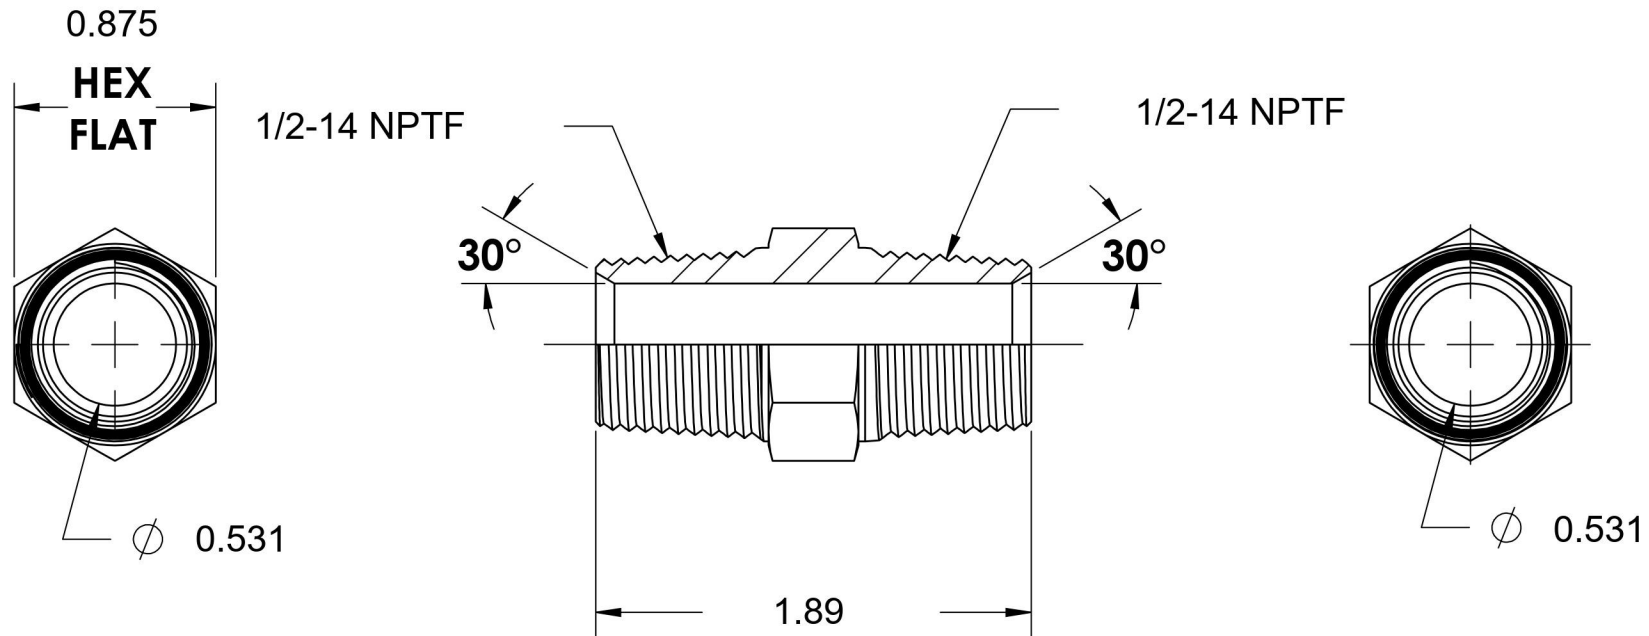

5404-08-08-SS

Stainless Steel, SAE J514 Pipe Nipple, 1/2" Male NPTF 30° x 1/2" Male NPTF 30°

6701 Cochran Road
Solon, Ohio 44139
Phone: (440) 248-1880
Toll Free: 1-888-331-1523

Temperature Rating -425°F to 1200°F	Material 316/316L Stainless Steel	Industry Standards SAE J514 , SAE J476	Series 5404-SS
Pressure Rating 7200 psi	Finish Passivated		Series Description SAE J514 Pipe Nipple