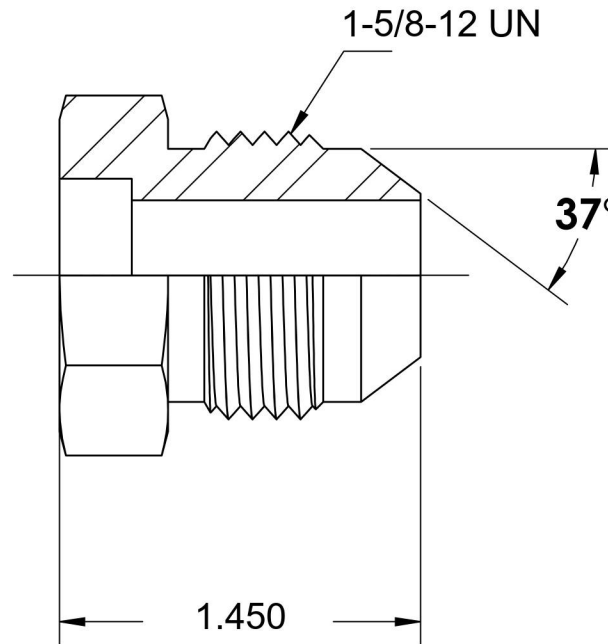

0403-24-20

Steel, SAE J514 Tube Bore Male Flared Connector, 1-1/2" Bore x 1-1/4" Male JIC

6701 Cochran Road
Solon, Ohio 44139
Phone: (440) 248-1880
Toll Free: 1-888-331-1523

Temperature Rating

-65°F to 500°F

Pressure Rating

3000 psi

Material

1018/1020 Steel

Finish

Oil Dipped

Industry Standards

SAE J514

Series

0403

Series Description

SAE J514 Tube Bore
Male Flared Connector