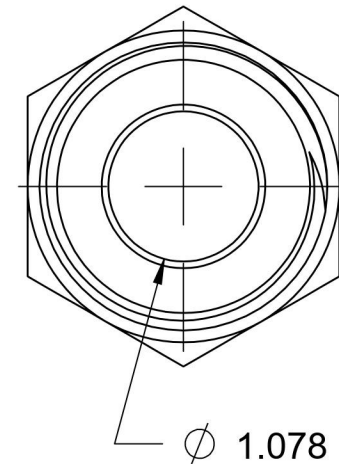

0403-24-20

Steel, SAE J514 Tube Bore Male Flared Connector, 1-1/2" Bore x 1-1/4" Male JIC

6701 Cochran Road
Solon, Ohio 44139
Phone: (440) 248-1880
Toll Free: 1-888-331-1523

Temperature Rating

-65°F to 500°F

Series

0403

Series Description

SAE J514 Tube Bore
Male Flared Connector