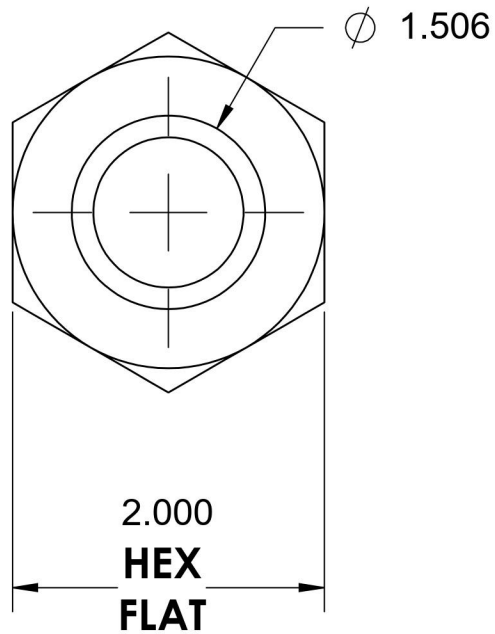

0403-24-20

Steel, SAE J514 Tube Bore Male Flared Connector, 1-1/2" Bore x 1-1/4" Male JIC

6701 Cochran Road
Solon, Ohio 44139
Phone: (440) 248-1880
Toll Free: 1-888-331-1523

Temperature Rating

-65°F to 500°F