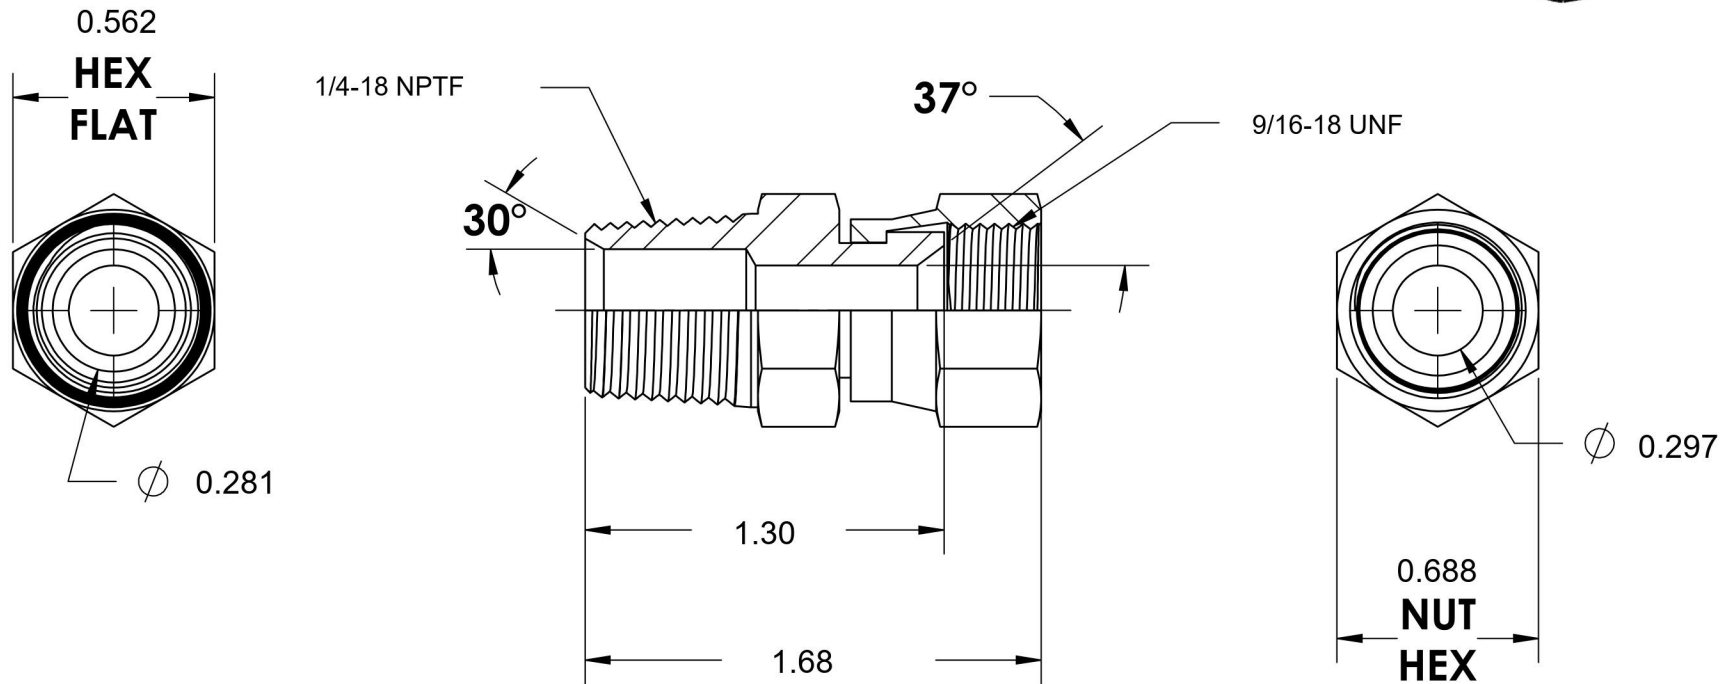

6505-04-06-SS

Stainless Steel, SAE J514 37° Flare Swivel Male Connector, 1/4" Male NPTF 30° x 3/8" Female JIC Swivel

6701 Cochran Road
Solon, Ohio 44139
Phone: (440) 248-1880
Toll Free: 1-888-331-1523

Temperature Rating	Material	Industry Standards	Series
-425°F to 1200°F	316/316L Stainless Steel	SAE J514 , SAE J476	6505-SS
Pressure Rating	Finish		Series Description
5000 psi	Passivated		SAE J514 37° Flare Swivel Male Connector