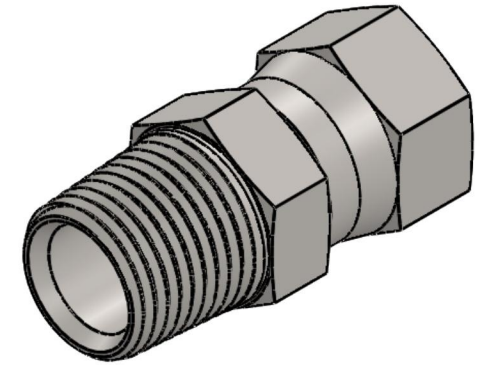

6505-04-06-SS

Stainless Steel, SAE J514 37° Flare Swivel Male Connector, 1/4" Male NPTF 30° x 3/8" Female JIC Swivel

6701 Cochran Road
Solon, Ohio 44139
Phone: (440) 248-1880
Toll Free: 1-888-331-1523

Temperature Rating	Material	Industry Standards	Series
-425°F to 1200°F	316/316L Stainless Steel	SAE J514 , SAE J476	6505-SS
Pressure Rating	Finish		Series Description
5000 psi	Passivated		SAE J514 37° Flare Swivel Male Connector