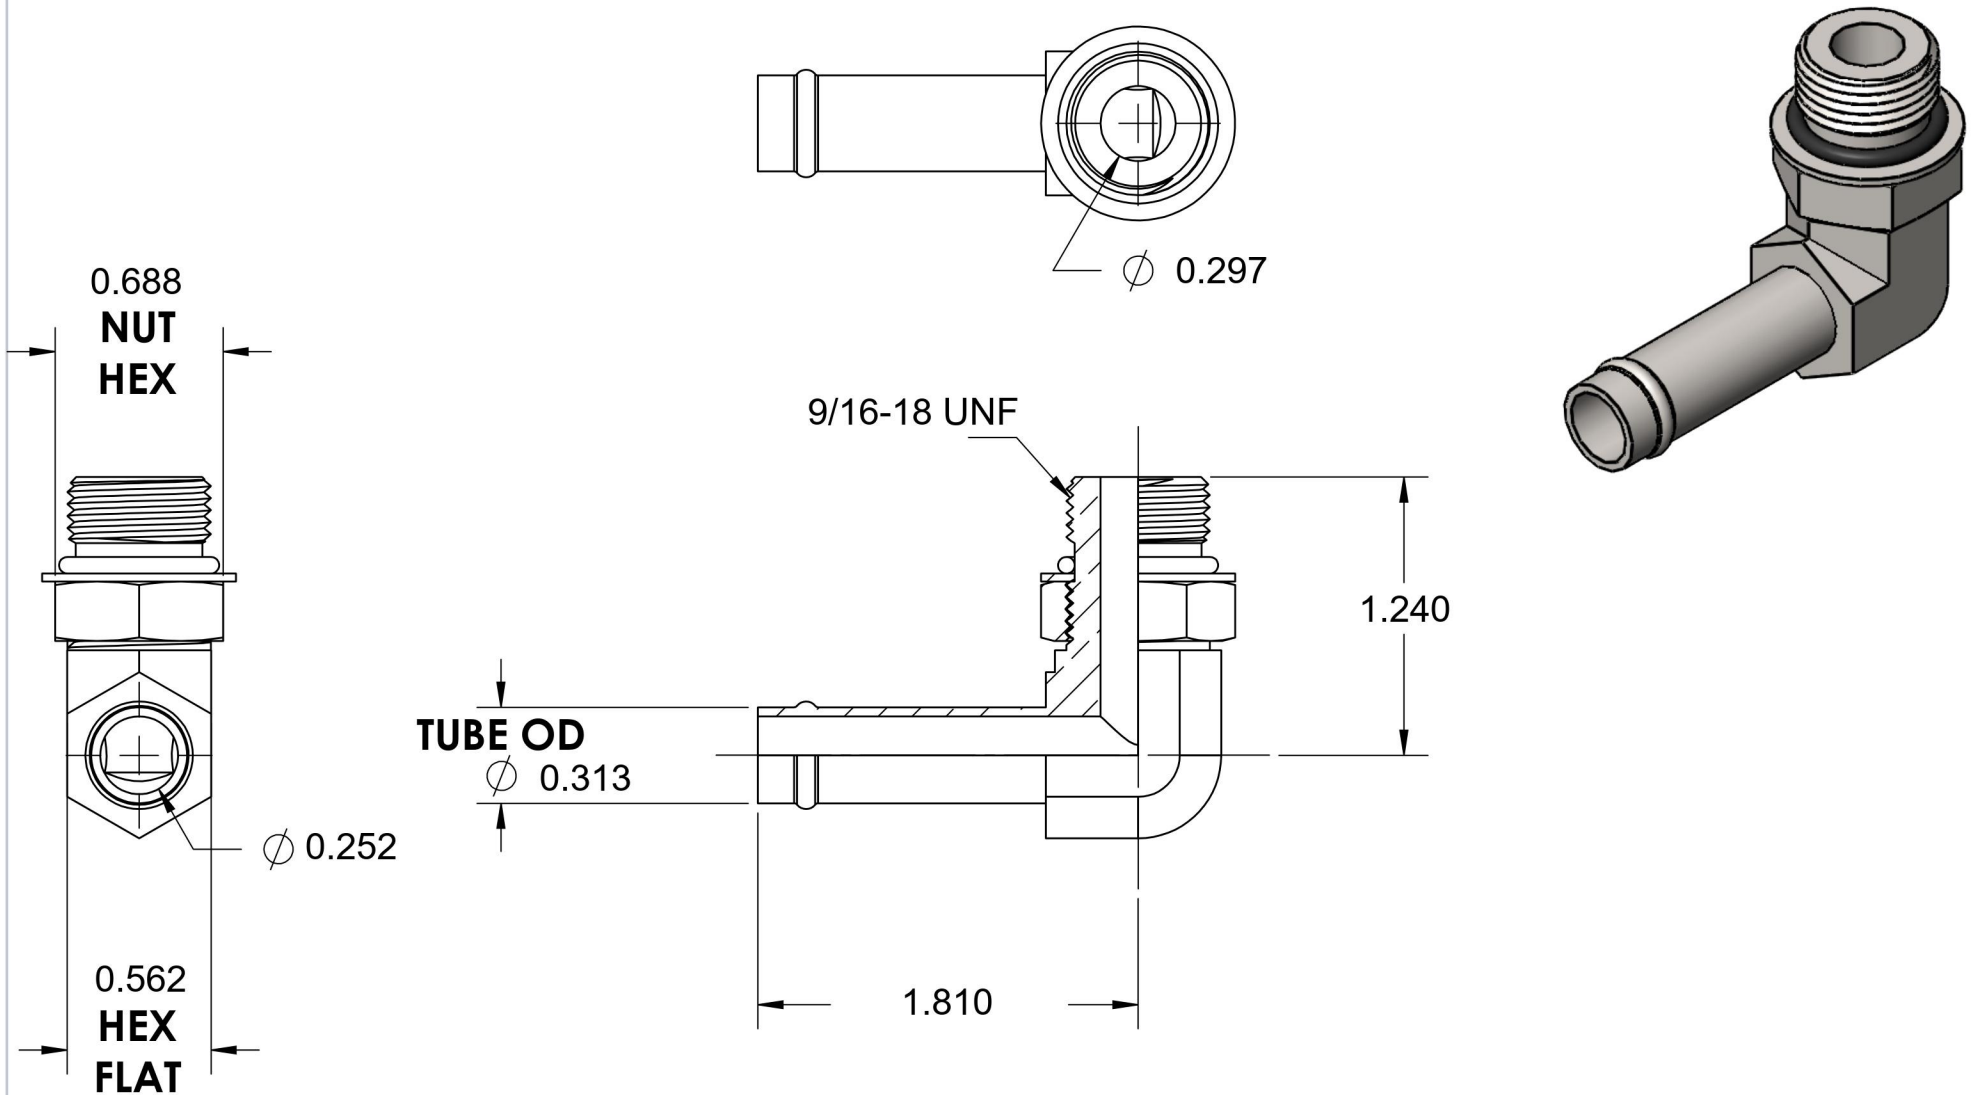

4601-05-06-NWO-FG

Steel, SAE J1231 Hose Bead 90° Adjustable Port Elbow, 5/16" Beaded Hose Barb x 9/16-18 Male Adjustable ORB

6701 Cochran Road
Solon, Ohio 44139
Phone: (440) 248-1880
Toll Free: 1-888-331-1523

Temperature Rating

-40°F to 250°F

Pressure Rating

150 psi

Material

C1045 Steel

Finish

Trivalent Zinc

Industry Standards

SAE J1231-2, SAE J1926-3
SAE J515, ASTM B633

Series

4601-NWO-FG

Series Description

SAE J1231 Hose Bead
90° Adjustable Port Elbow