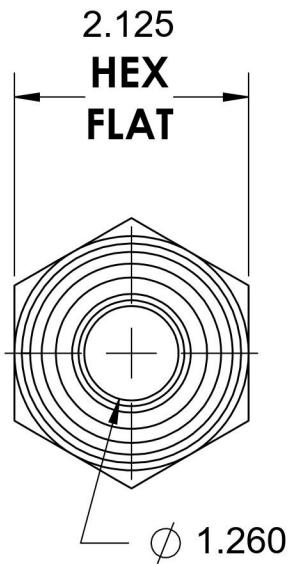

# FS2404-24-24

Steel, SAE J1453 O-Ring Face Seal Male Connector, 1-1/2" Male ORFS x 1-1/2" Male NPTF 30°

6701 Cochran Road  
Solon, Ohio 44139  
Phone: (440) 248-1880  
Toll Free: 1-888-331-1523

**Temperature Rating**