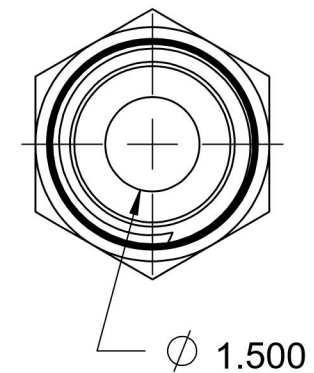

# FS2404-24-24

Steel, SAE J1453 O-Ring Face Seal Male Connector, 1-1/2" Male ORFS x 1-1/2" Male NPTF 30°

6701 Cochran Road  
Solon, Ohio 44139  
Phone: (440) 248-1880  
Toll Free: 1-888-331-1523

**Temperature Rating**

-40°F to 250°F

**Pressure Rating**

3000 psi

**Material**

C1045 / 12L14 Steel

**Finish**

Trivalent Zinc

**Industry Standards**