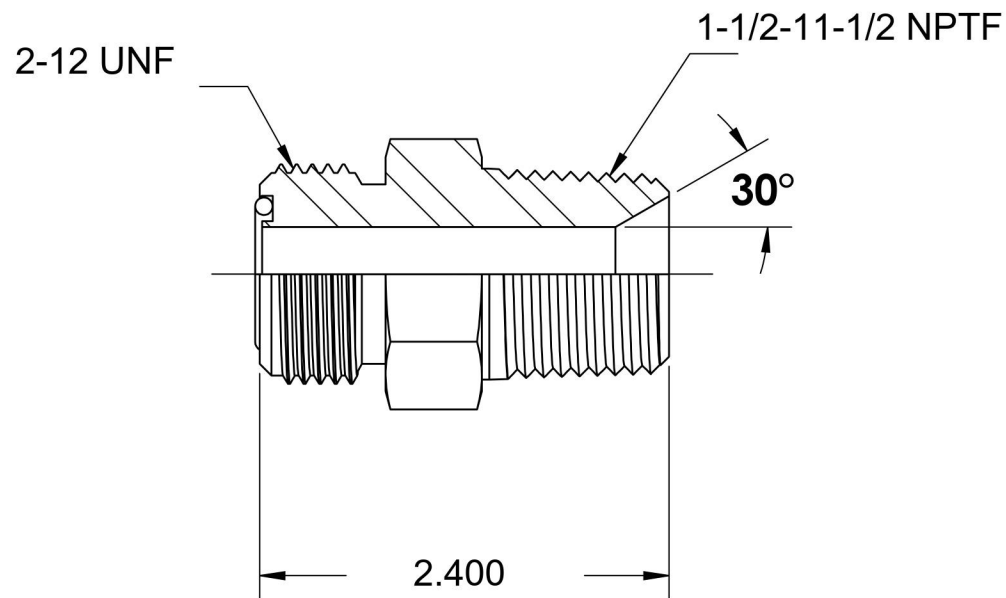

# FS2404-24-24

Steel, SAE J1453 O-Ring Face Seal Male Connector, 1-1/2" Male ORFS x 1-1/2" Male NPTF 30°

6701 Cochran Road  
Solon, Ohio 44139  
Phone: (440) 248-1880  
Toll Free: 1-888-331-1523

**Temperature Rating**

-40°F to 250°F

**Pressure Rating**

3000 psi

**Material**

C1045 / 12L14 Steel

**Finish**

Trivalent Zinc

**Industry Standards**