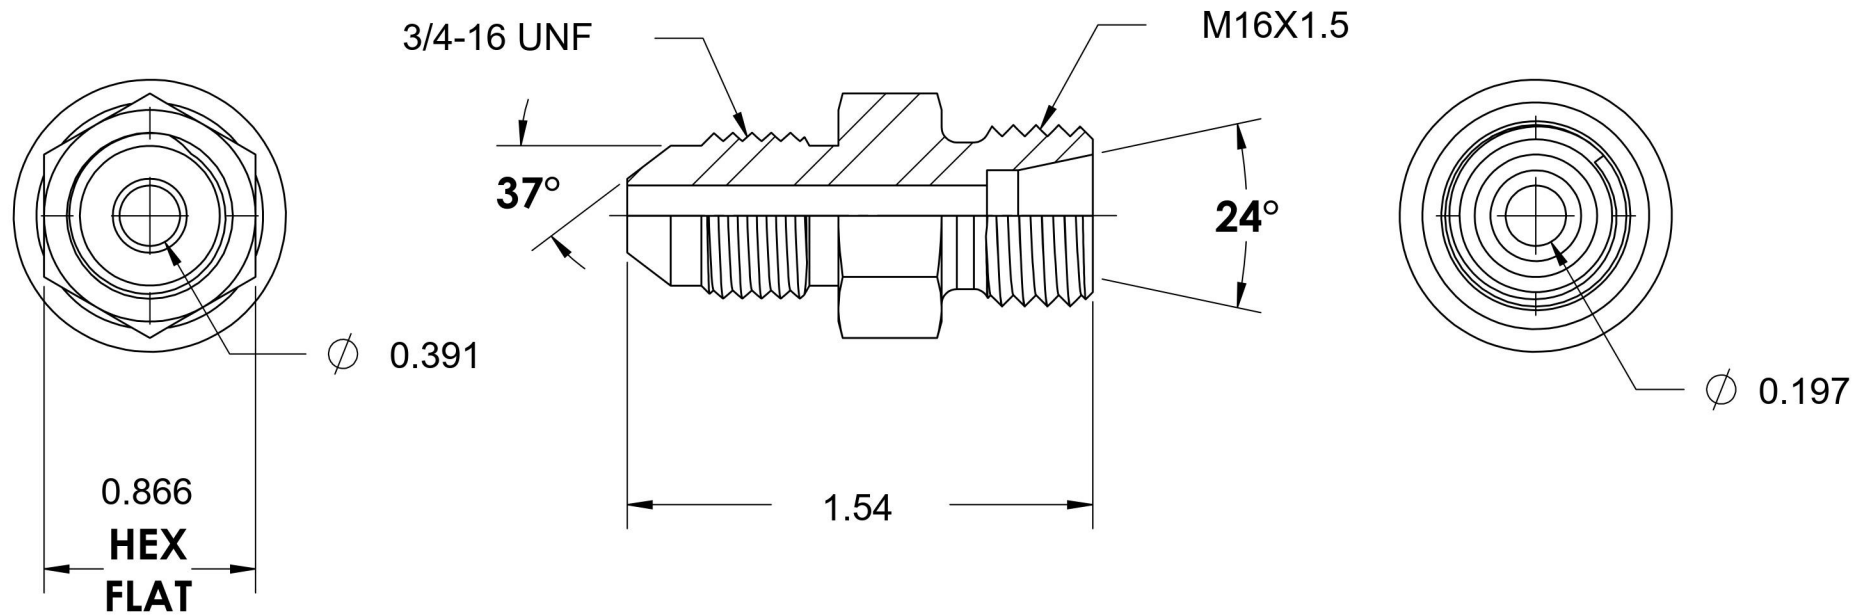

7005-08-S08-16-SS

Stainless Steel, SAE J514 37° Flare/ISO 8434-1 Heavy Series Male Adapter, 1/2" Male JIC x M16X1.5 Male DIN

6701 Cochran Road
Solon, Ohio 44139
Phone: (440) 248-1880
Toll Free: 1-888-331-1523

Temperature Rating -425°F to 1200°F	Material 316/316L Stainless Steel	Industry Standards SAE J514, ISO 8434-1 DIN 2353	Series 7005-DIN HEAVY-SS
Pressure Rating 6000 psi	Finish Passivated		Series Description SAE J514 37° Flare/ISO 8434-1 Heavy Series Male Adapter