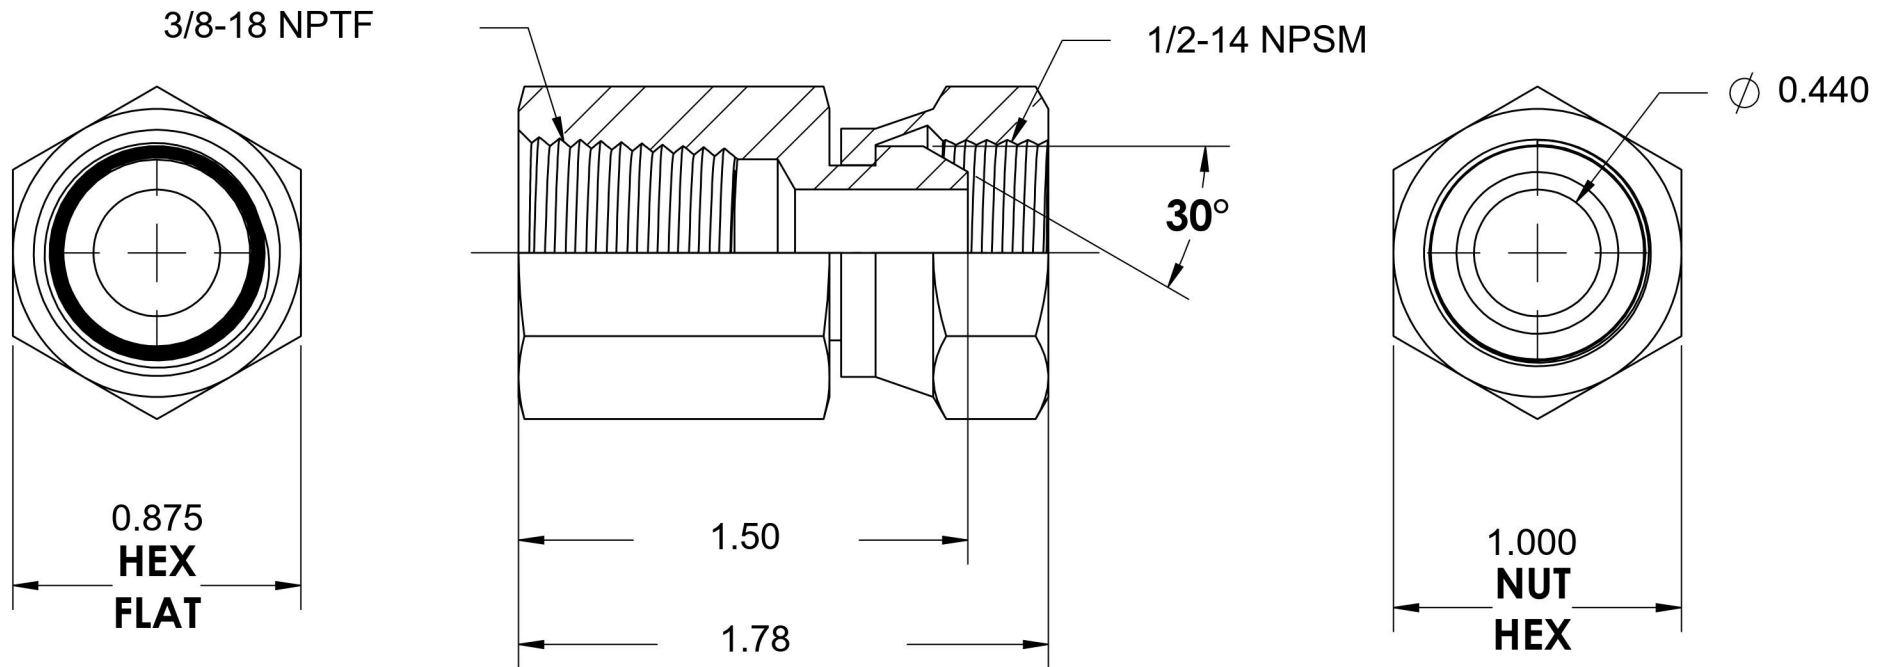

1405-06-08-SS

Stainless Steel, SAE J514 NPSM Swivel Female Connector, 3/8" Female NPTF x 1/2" Female NPSM Swivel

6701 Cochran Road
Solon, Ohio 44139
Phone: (440) 248-1880
Toll Free: 1-888-331-1523

Temperature Rating	-425°F to 1200°F	Material	316/316L Stainless Steel	Industry Standards	SAE J514, SAE J476	Series	1405-SS
Pressure Rating	5000 psi	Finish	Passivated			Series Description	SAE J514 NPSM Swivel Female Connector