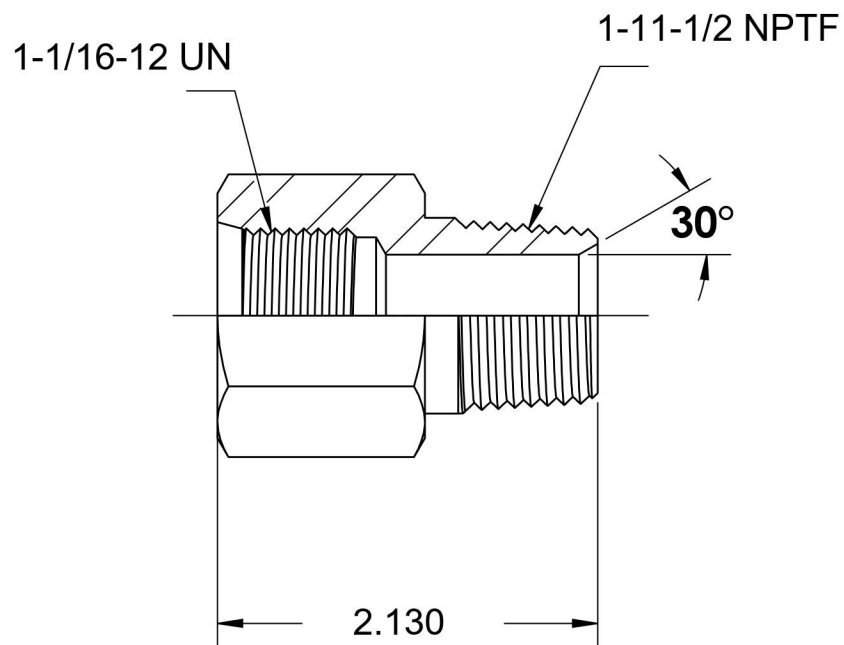

# 6404-12-16

Steel, SAE J1926 O-Ring Boss Male Adapter, 1-1/16-12 Female ORB x 1" Male NPTF 30°

6701 Cochran Road  
Solon, Ohio 44139  
Phone: (440) 248-1880  
Toll Free: 1-888-331-1523

#### Material

C1045/12L14 Steel