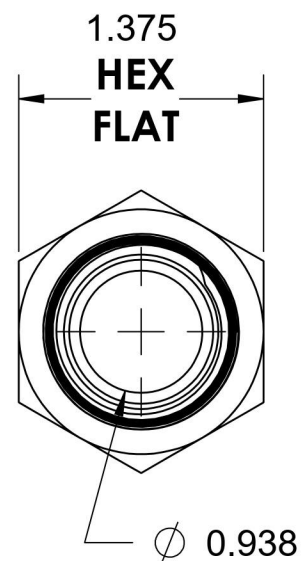

# 6404-12-16

Steel, SAE J1926 O-Ring Boss Male Adapter, 1-1/16-12 Female ORB x 1" Male NPTF 30°

6701 Cochran Road  
Solon, Ohio 44139  
Phone: (440) 248-1880  
Toll Free: 1-888-331-1523