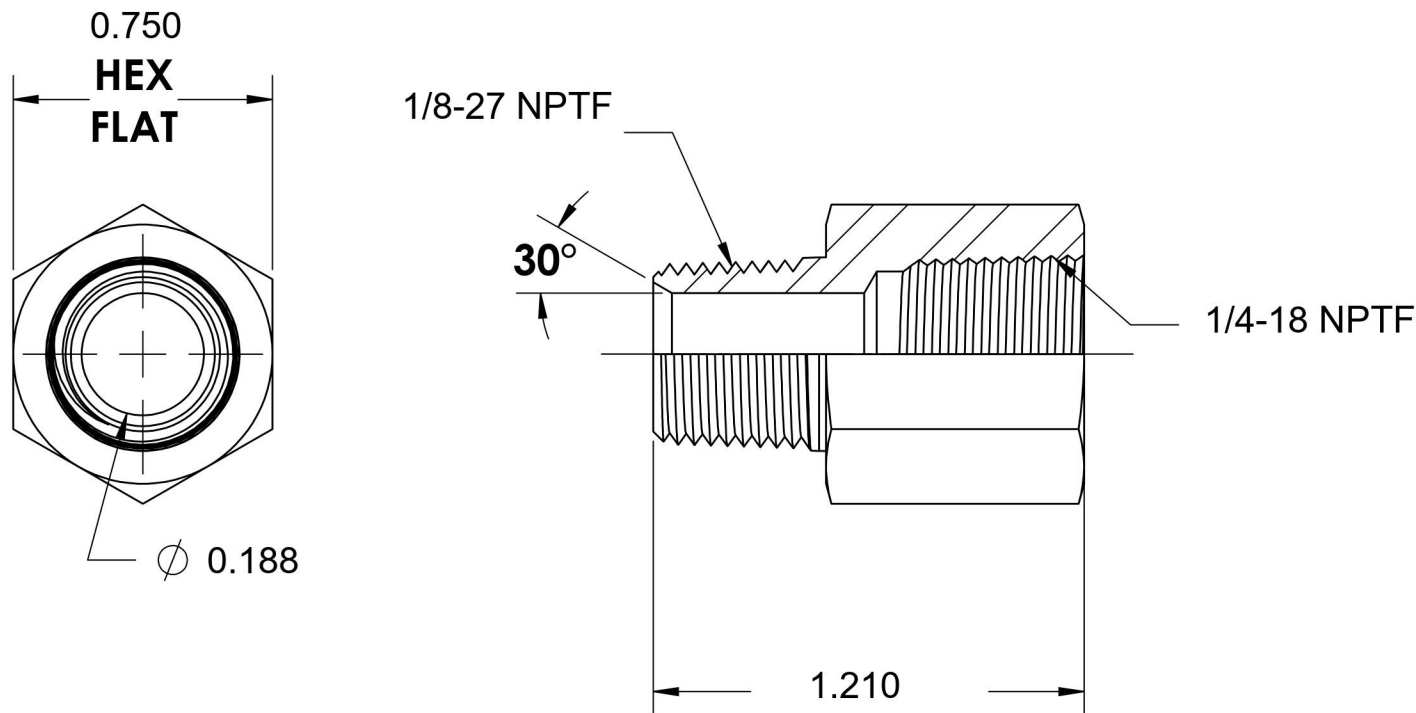

5405-02-04-SS

Stainless Steel, SAE J514 Pipe Expander, 1/8" Male NPTF 30° x 1/4" Female NPTF

6701 Cochran Road
Solon, Ohio 44139
Phone: (440) 248-1880
Toll Free: 1-888-331-1523

Temperature Rating	Material	Industry Standards	Series
-425°F to 1200°F	316/316L Stainless Steel	SAE J514 , SAE J476	5405-SS
Pressure Rating	Finish		Series Description
6000 psi	Passivated		SAE J514 Pipe Expander