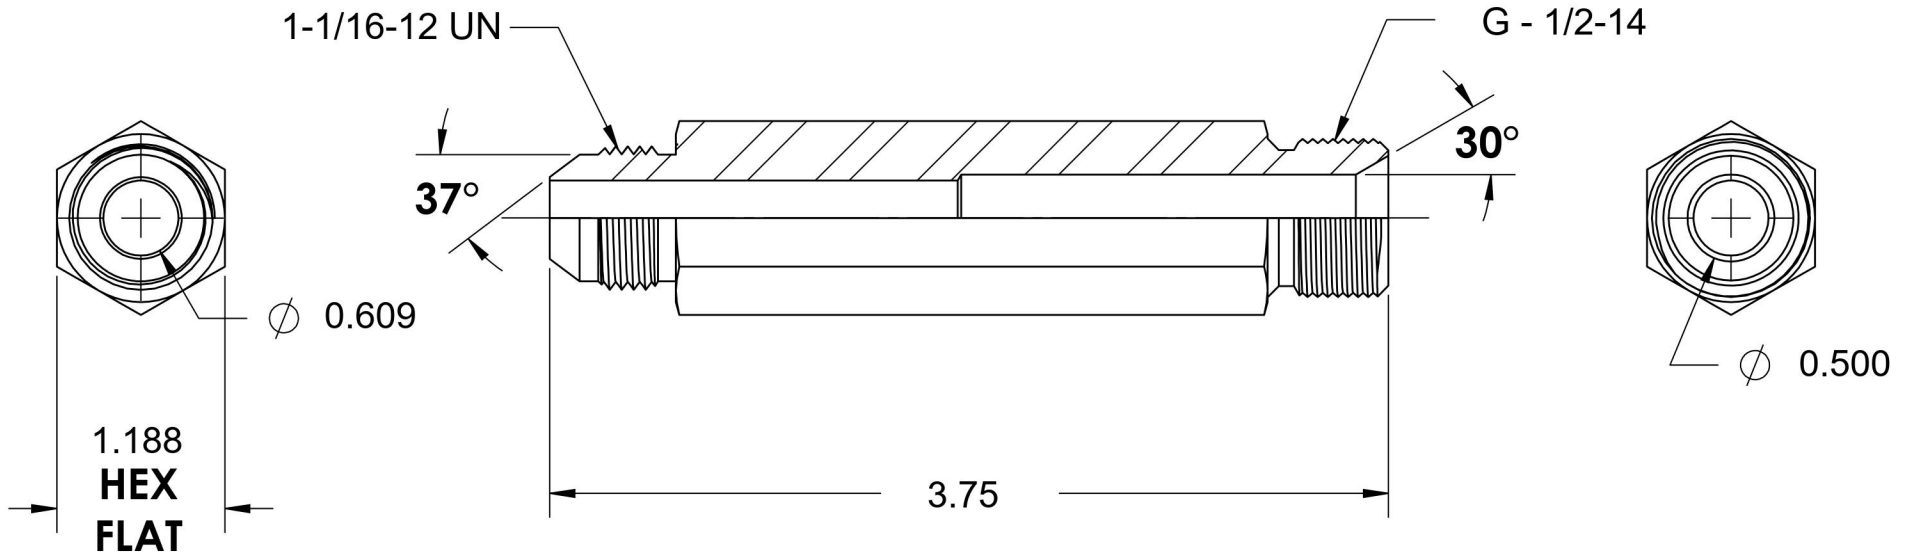

7002-L-12-08

Steel, SAE J514 37° Flare Male BSPP Port/Line Long Connector, 3/4" Male JIC x 1/2-14 Male BSPP 60° Line/Port

6701 Cochran Road
Solon, Ohio 44139
Phone: (440) 248-1880
Toll Free: 1-888-331-1523

Temperature Rating

-22°F to 257°F

Pressure Rating

2900 psi

Material

C1045 / 12L14 Steel

Finish

Trivalent Zinc

Industry Standards

SAE J514, ISO 1179

ASTM B633

Series

7002-L

Series Description

SAE J514 37° Flare Male BSPP
Port/Line Long Connector