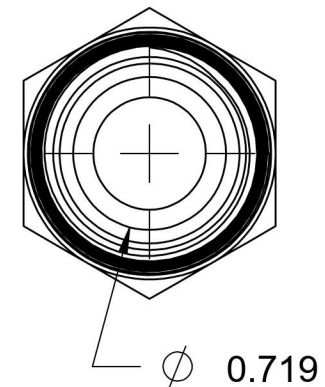

2404-10-12-SS

Stainless Steel, SAE J514 37° Flare Male Connector, 5/8" Male JIC x 3/4" Male NPTF 30°

6701 Cochran Road
Solon, Ohio 44139
Phone: (440) 248-1880
Toll Free: 1-888-331-1523

Temperature Rating -425°F to 1200°F	Material 316/316L Stainless Steel	Industry Standards SAE J514 , SAE J476	Series 2404-SS
Pressure Rating 5000 psi	Finish Passivated		Series Description SAE J514 37° Flare Male Connector