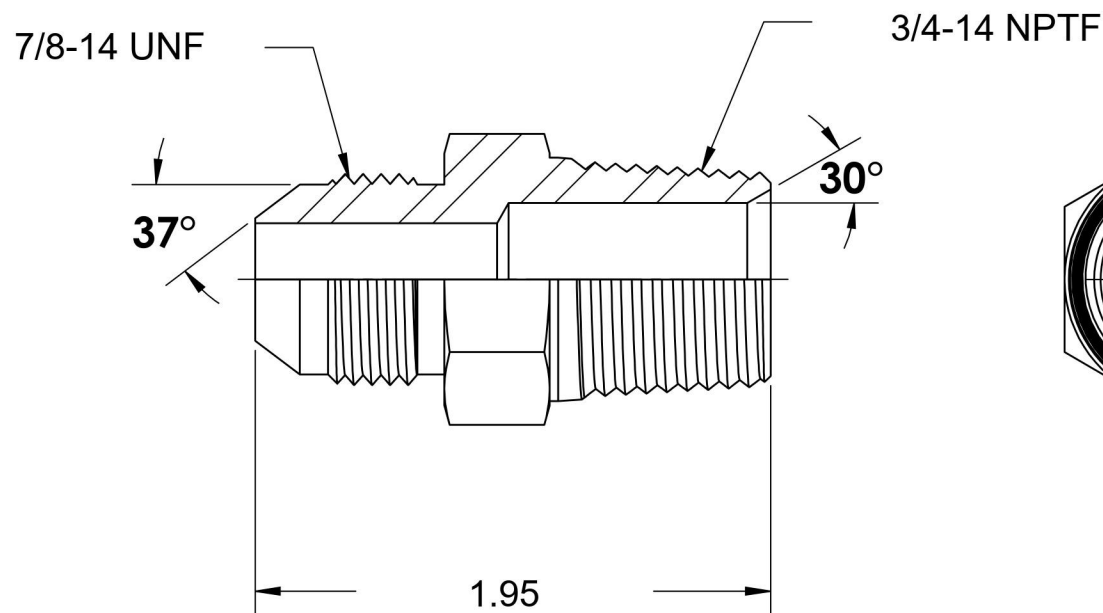

2404-10-12-SS

Stainless Steel, SAE J514 37° Flare Male Connector, 5/8" Male JIC x 3/4" Male NPTF 30°

6701 Cochran Road
Solon, Ohio 44139
Phone: (440) 248-1880
Toll Free: 1-888-331-1523

Temperature Rating -425°F to 1200°F	Material 316/316L Stainless Steel	Industry Standards SAE J514 , SAE J476	Series 2404-SS
Pressure Rating 5000 psi	Finish Passivated		Series Description SAE J514 37° Flare Male Connector