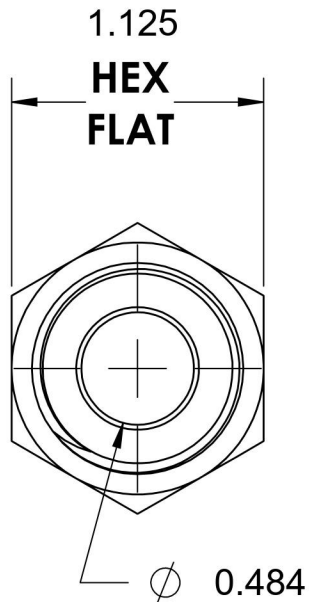

2404-10-12-SS

Stainless Steel, SAE J514 37° Flare Male Connector, 5/8" Male JIC x 3/4" Male NPTF 30°

6701 Cochran Road
Solon, Ohio 44139
Phone: (440) 248-1880
Toll Free: 1-888-331-1523

Temperature Rating -425°F to 1200°F	Material 316/316L Stainless Steel	Industry Standards SAE J514 , SAE J476	Series 2404-SS
Pressure Rating 5000 psi	Finish Passivated		Series Description SAE J514 37° Flare Male Connector