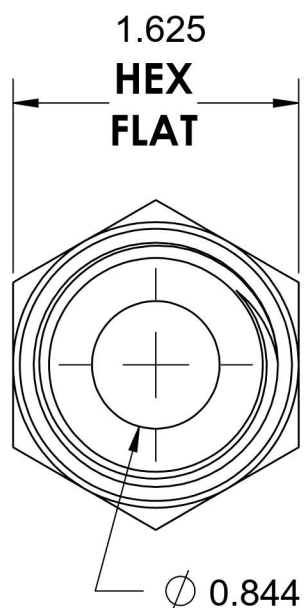

6405-16-16-O-SS

Stainless Steel, SAE J1926 O-Ring Boss Female Adapter, 1-5/16-12 Male ORB x 1-11-1/2" Female NPTF

6701 Cochran Road
Solon, Ohio 44139
Phone: (440) 248-1880
Toll Free: 1-888-331-1523

Temperature Rating	Material	Industry Standards	Series
-40°F to 250°F	316/316L Stainless Steel	SAE J1926-3, SAE J476 SAE J515	6405-O-SS
Pressure Rating	Finish		Series Description
3600 psi	Passivated		SAE J1926 O-Ring Boss Female Adapter