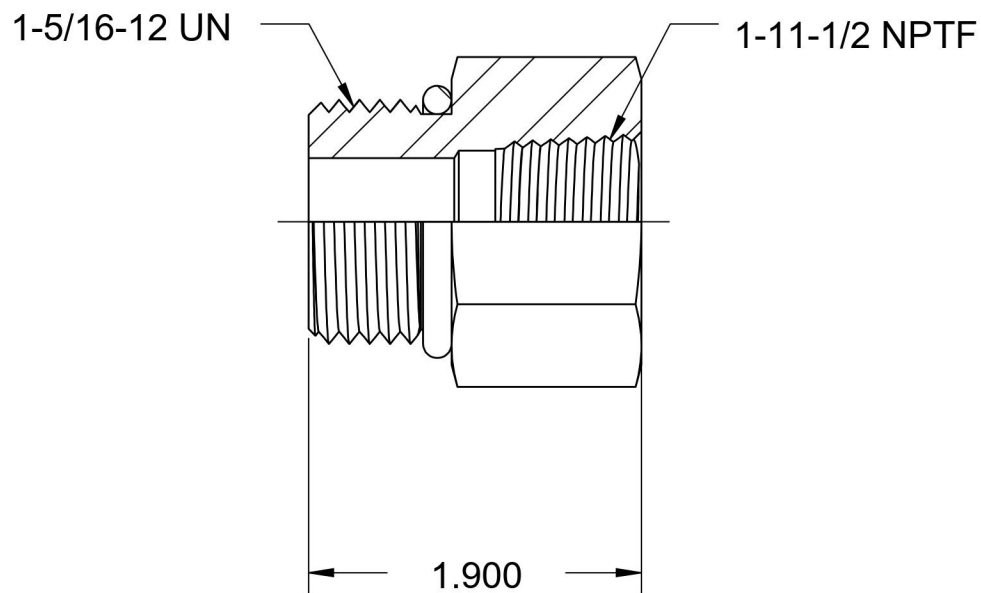

6405-16-16-O-SS

Stainless Steel, SAE J1926 O-Ring Boss Female Adapter, 1-5/16-12 Male ORB x 1-11-1/2" Female NPTF

6701 Cochran Road
Solon, Ohio 44139
Phone: (440) 248-1880
Toll Free: 1-888-331-1523

Temperature Rating	Material	Industry Standards	Series
-40°F to 250°F	316/316L Stainless Steel	SAE J1926-3, SAE J476 SAE J515	6405-O-SS
Pressure Rating	Finish		Series Description
3600 psi	Passivated		SAE J1926 O-Ring Boss Female Adapter