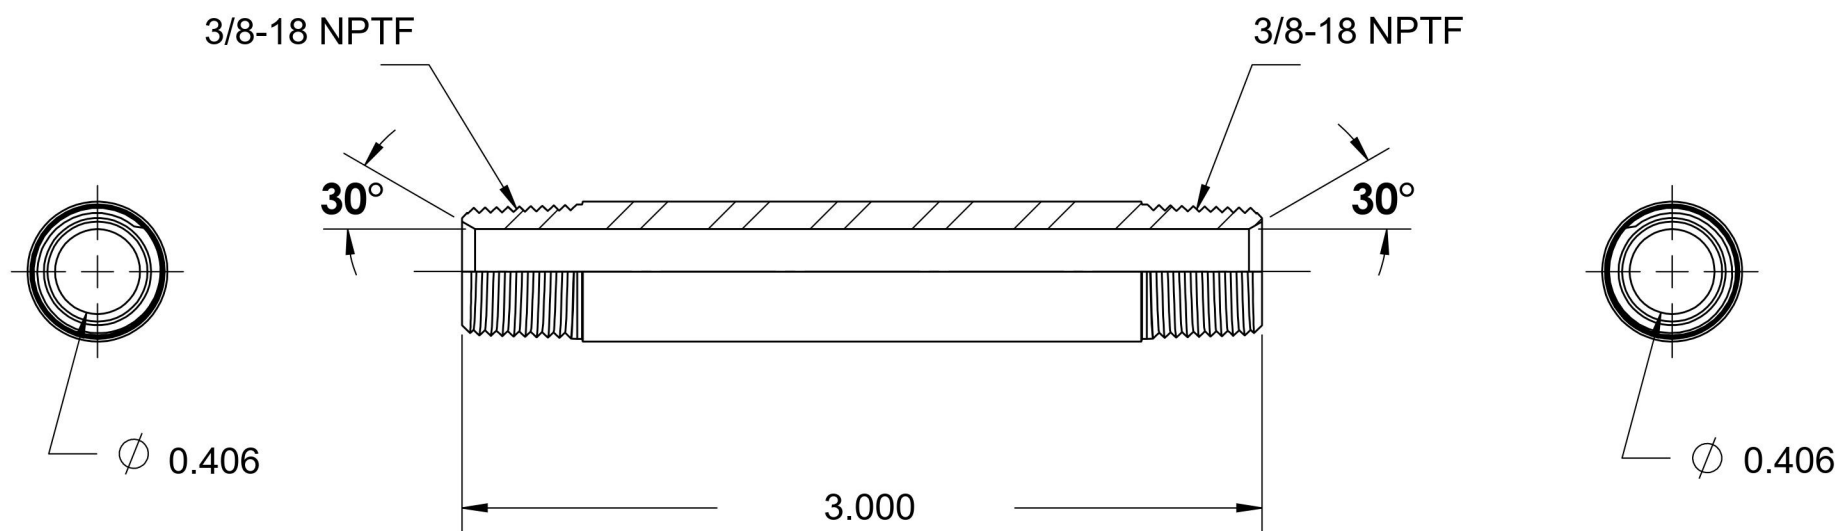

5404-N-06X3.000-SS

Stainless Steel, SAE J514 Pipe Long Nipple, 3/8" Male NPTF 30° x 3/8" Male NPTF 30°

6701 Cochran Road
Solon, Ohio 44139
Phone: (440) 248-1880
Toll Free: 1-888-331-1523

Temperature Rating	Material	Industry Standards	Series
-425°F to 1200°F	316/316L Stainless Steel	SAE J514, SAE J476	5404-N-SS
Pressure Rating	Finish		Series Description
7200 psi	Passivated		SAE J514 Pipe Long Nipple