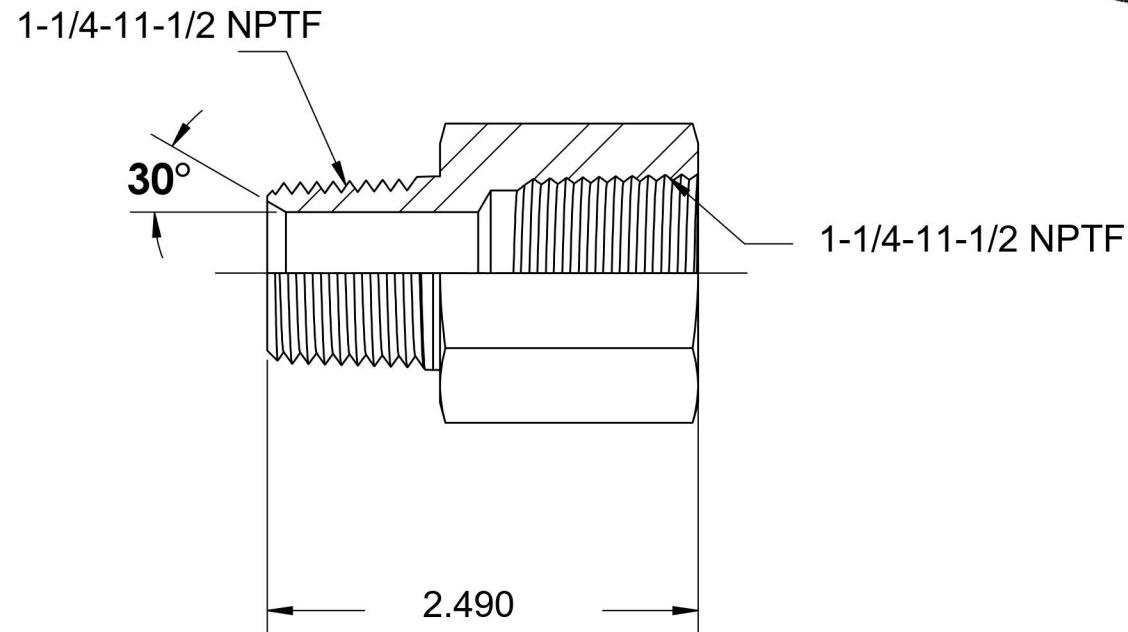

5405-20-20-SS

Stainless Steel, SAE J514 Pipe Expander, 1-1/4" Male NPTF 30° x 1-1/4" Female NPTF

6701 Cochran Road
Solon, Ohio 44139
Phone: (440) 248-1880
Toll Free: 1-888-331-1523

Temperature Rating -425°F to 1200°F	Material 316/316L Stainless Steel	Industry Standards SAE J514 , SAE J476	Series 5405-SS
Pressure Rating 3000 psi	Finish Passivated		Series Description SAE J514 Pipe Expander