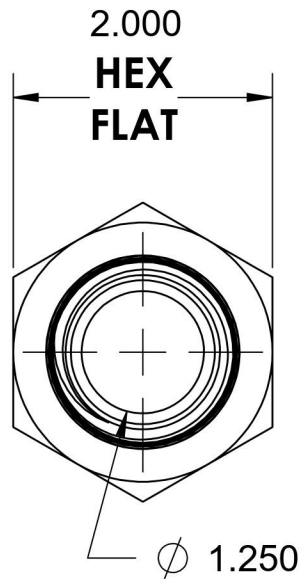

5405-20-20-SS

Stainless Steel, SAE J514 Pipe Expander, 1-1/4" Male NPTF 30° x 1-1/4" Female NPTF

6701 Cochran Road
Solon, Ohio 44139
Phone: (440) 248-1880
Toll Free: 1-888-331-1523

Temperature Rating -425°F to 1200°F	Material 316/316L Stainless Steel	Industry Standards SAE J514 , SAE J476	Series 5405-SS
Pressure Rating 3000 psi	Finish Passivated		Series Description SAE J514 Pipe Expander