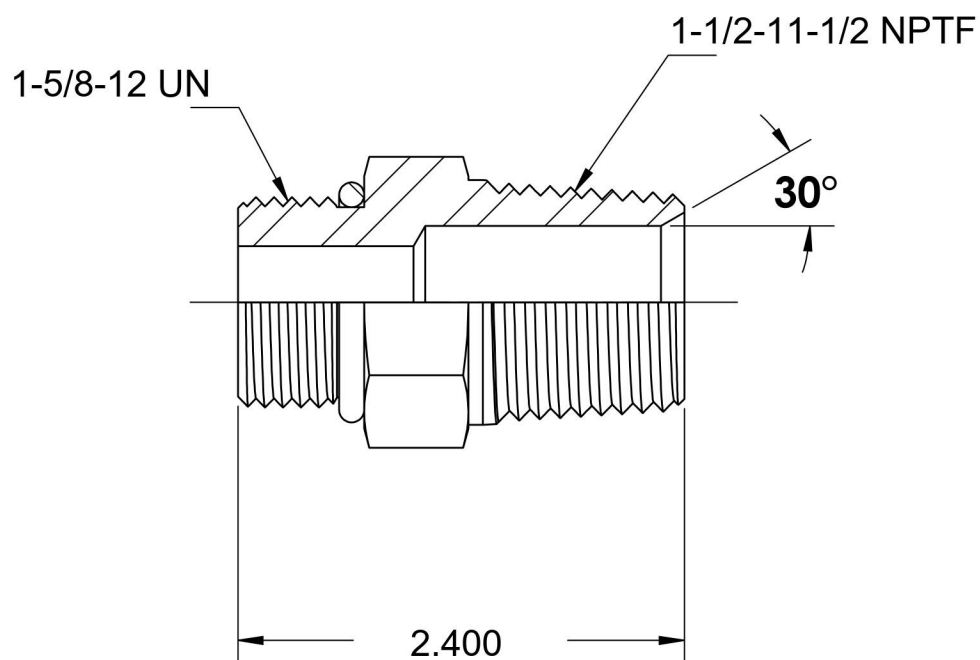

6401-20-24-O

Steel, SAE J1926 O-Ring Boss Male Adapter, 1-5/8-12 Male ORB x 1-1/2" Male NPTF 30°

6701 Cochran Road
Solon, Ohio 44139
Phone: (440) 248-1880
Toll Free: 1-888-331-1523

Temperature Rating

-40°F to 250°F

Pressure Rating

3000 psi

Material

C1045 / 12L14 Steel

Finish

Trivalent Zinc

Industry Standards

SAE J1926-3, SAE J476
SAE J515, ASTM B633

Series

6401-O

Series Description

SAE J1926 O-Ring Boss
Male Adapter