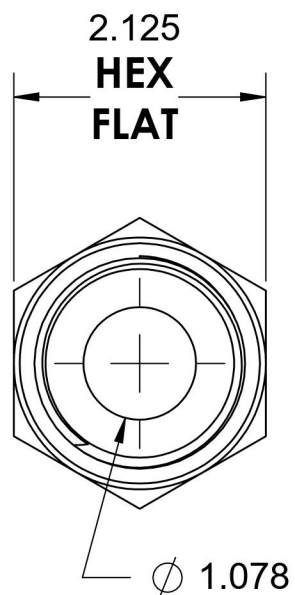

6401-20-24-O

Steel, SAE J1926 O-Ring Boss Male Adapter, 1-5/8-12 Male ORB x 1-1/2" Male NPTF 30°

6701 Cochran Road
Solon, Ohio 44139
Phone: (440) 248-1880
Toll Free: 1-888-331-1523

Temperature Rating

-40°F to 250°F