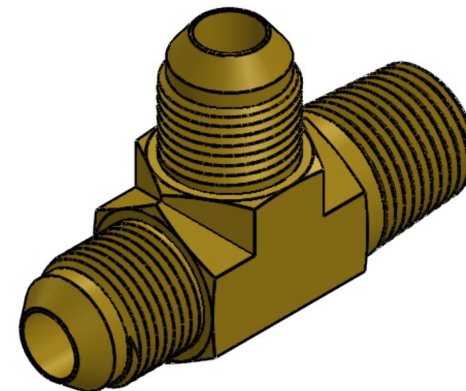

2605-04-04-04-B

Brass, SAE J514 37° Flare Male Run Tee, 1/4" Male JIC x 1/4" Male NPTF 30° x 1/4" Male JIC

6701 Cochran Road
Solon, Ohio 44139
Phone: (440) 248-1880
Toll Free: 1-888-331-1523

Temperature Rating	Material	Industry Standards	Series
-325°F to 400°F	CA377 Brass	SAE J514 , SAE J476	2605-B
Pressure Rating	Finish		Series Description
3300 psi	Natural Finish		SAE J514 37° Flare Male Run Tee