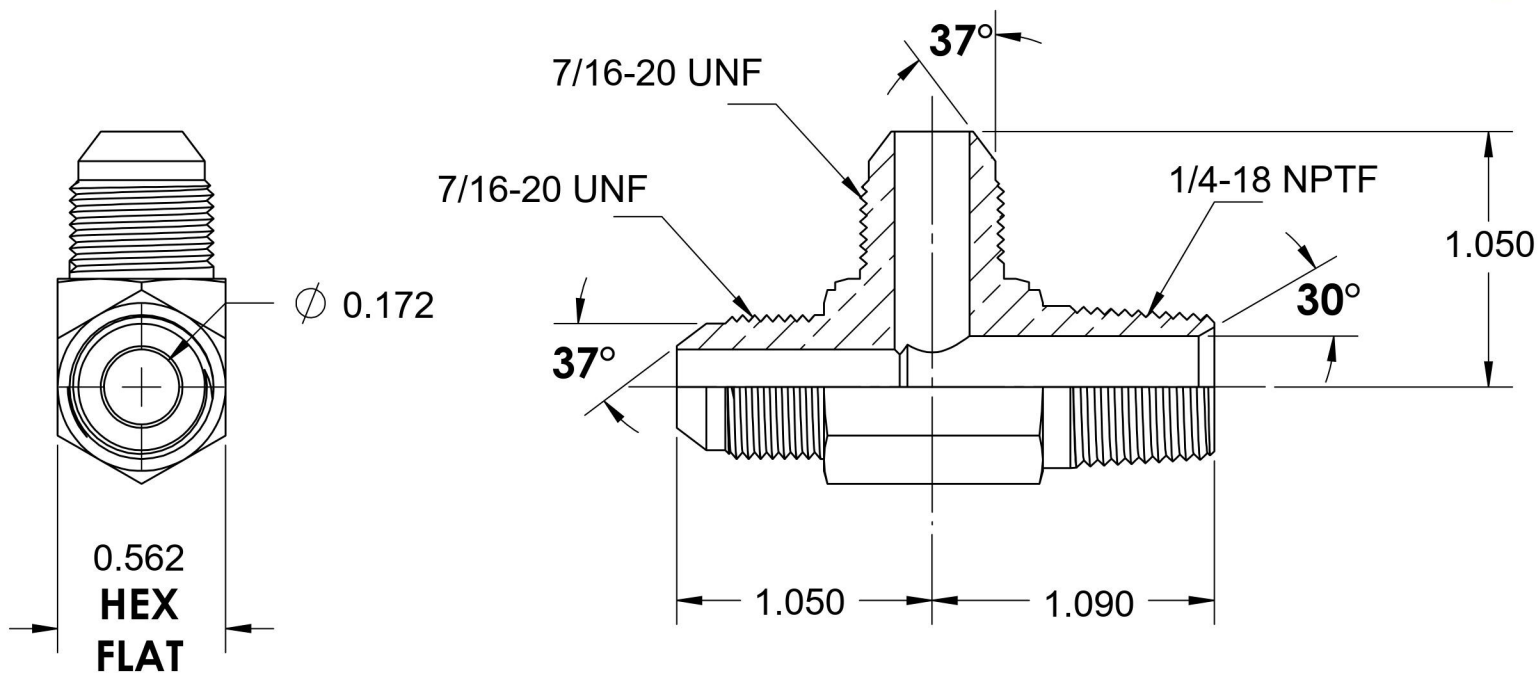

2605-04-04-04-B

Brass, SAE J514 37° Flare Male Run Tee, 1/4" Male JIC x 1/4" Male NPTF 30° x 1/4" Male JIC

6701 Cochran Road
Solon, Ohio 44139
Phone: (440) 248-1880
Toll Free: 1-888-331-1523

Temperature Rating	Material	Industry Standards	Series
-325°F to 400°F	CA377 Brass	SAE J514 , SAE J476	2605-B
Pressure Rating	Finish		Series Description
3300 psi	Natural Finish		SAE J514 37° Flare Male Run Tee