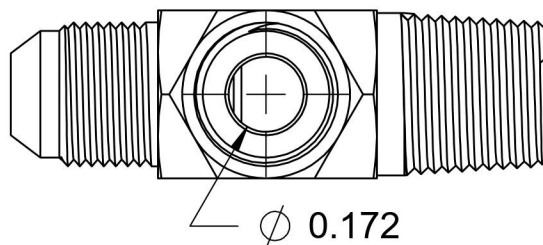

2605-04-04-04-B

Brass, SAE J514 37° Flare Male Run Tee, 1/4" Male JIC x 1/4" Male NPTF 30° x 1/4" Male JIC

6701 Cochran Road
Solon, Ohio 44139
Phone: (440) 248-1880
Toll Free: 1-888-331-1523

Temperature Rating	Material	Industry Standards	Series
-325°F to 400°F	CA377 Brass	SAE J514 , SAE J476	2605-B
Pressure Rating	Finish		Series Description
3300 psi	Natural Finish		SAE J514 37° Flare Male Run Tee