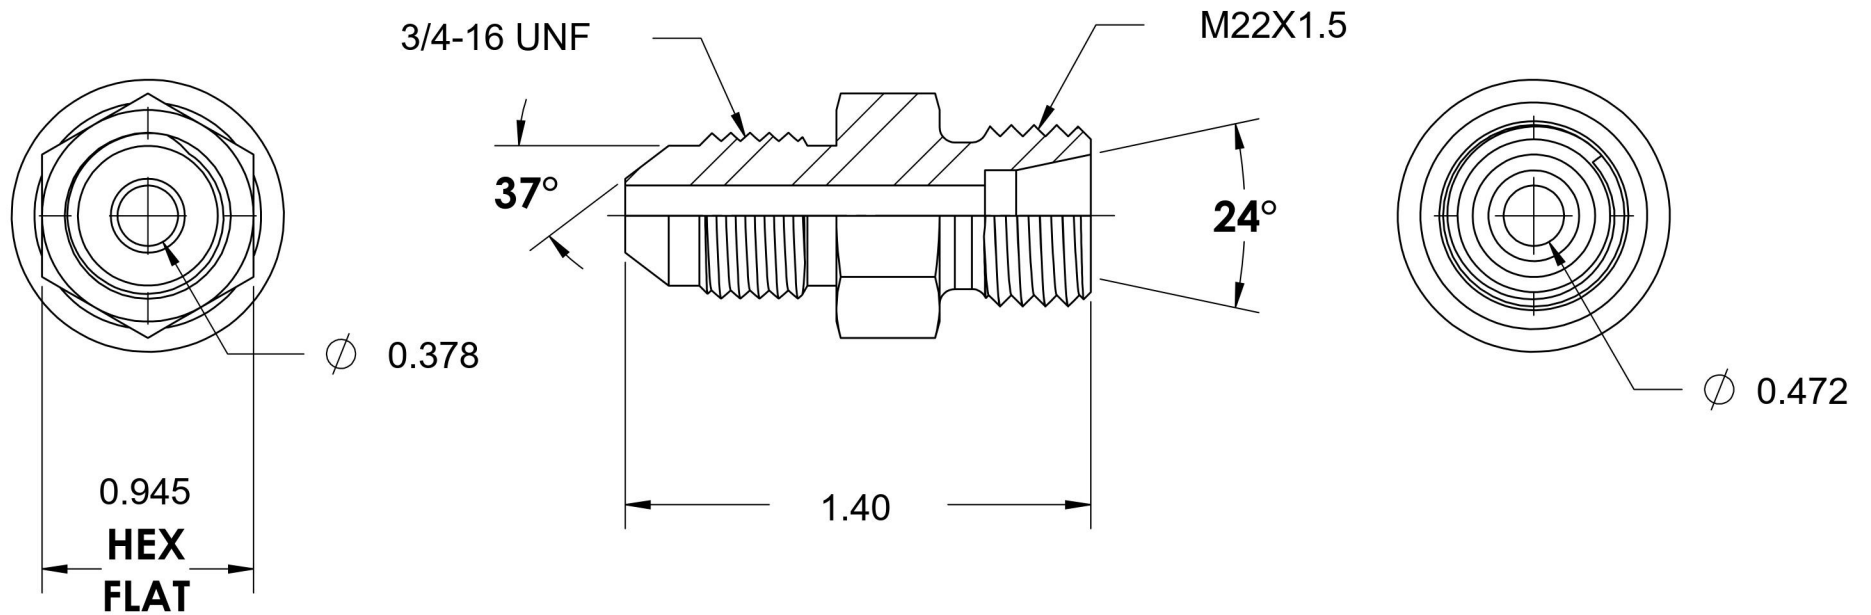

# 7005-08-L15-22-SS

Stainless Steel, SAE J514 37° Flare DIN 2353 (Light) Tube Adapter Body Only, 1/2" Male JIC x M22X1.5 Male DIN

6701 Cochran Road  
Solon, Ohio 44139  
Phone: (440) 248-1880  
Toll Free: 1-888-331-1523

<b>Temperature Rating</b>	<b>Material</b>	<b>Industry Standards</b>	<b>Series</b>
-425°F to 1200°F	316/316L Stainless Steel	SAE J514, ISO 8434-1	7005-DIN LIGHT-SS
<b>Pressure Rating</b>	<b>Finish</b>	DIN 2353	<b>Series Description</b>
5800 psi	Passivated		SAE J514 37° Flare DIN 2353 (Light) Tube Adapter Body Only