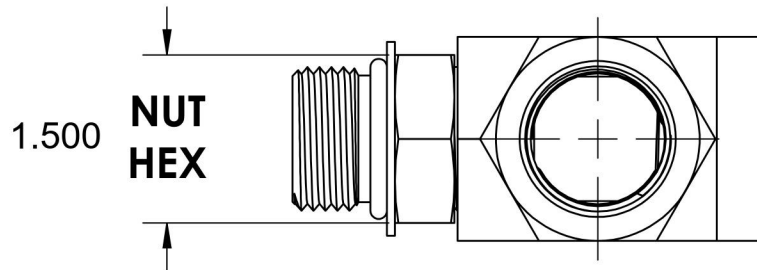

# 6835-16-16-16-NWO-FG

Steel, SAE J1926 Adjustable O-Ring Boss Female Port Run Tee, 1-5/16-12 Male Adjustable ORB x 1-5/16-12 Female ORB x 1-5/16-12 Female ORB

6701 Cochran Road  
Solon, Ohio 44139  
Phone: (440) 248-1880  
Toll Free: 1-888-331-1523

**Temperature Rating**

-40°F to 250°F

**Pressure Rating**

2500 psi

**Material**

C1045 Steel

**Finish**

Trivalent Zinc