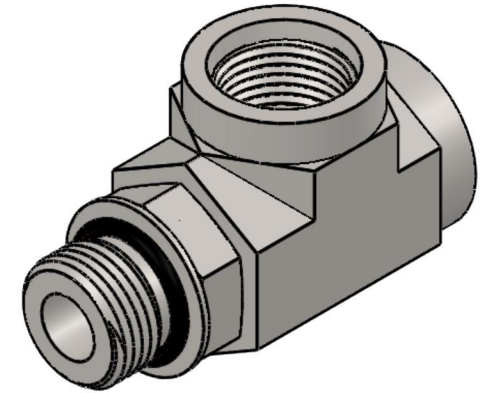

# 6835-16-16-16-NWO-FG

Steel, SAE J1926 Adjustable O-Ring Boss Female Port Run Tee, 1-5/16-12 Male Adjustable ORB x 1-5/16-12 Female ORB x 1-5/16-12 Female ORB

6701 Cochran Road  
Solon, Ohio 44139  
Phone: (440) 248-1880  
Toll Free: 1-888-331-1523

**Temperature Rating**

-40°F to 250°F

**Pressure Rating**

2500 psi

**Material**

C1045 Steel

**Finish**

Trivalent Zinc