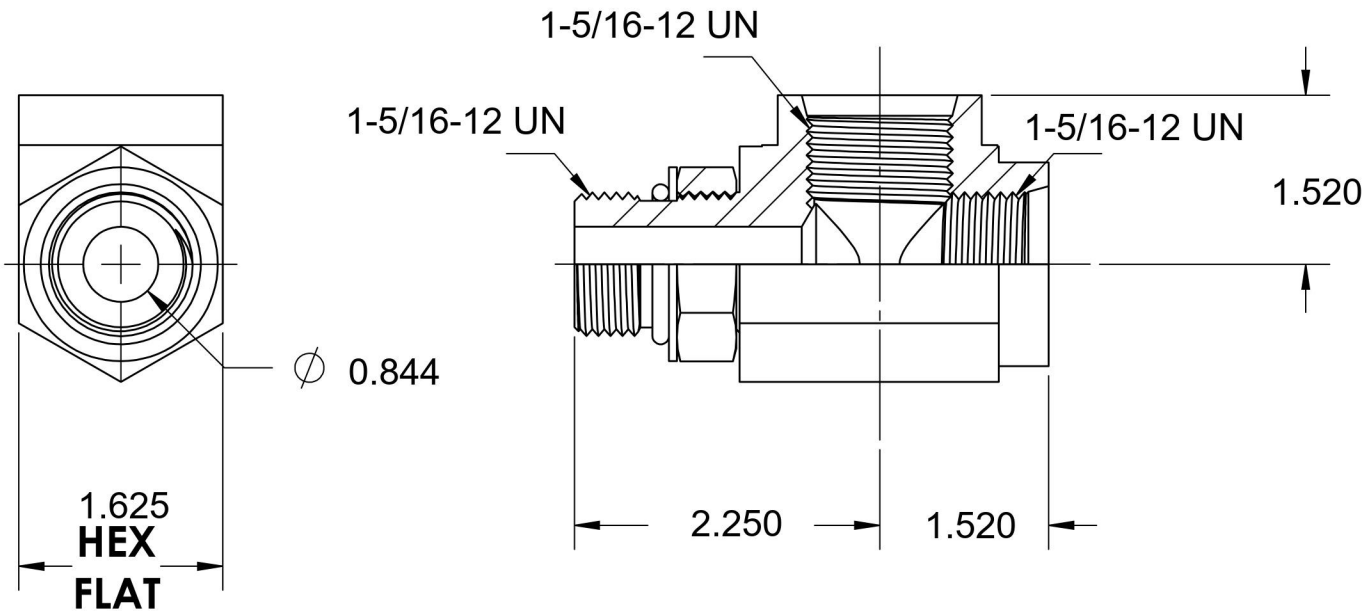

# 6835-16-16-16-NWO-FG

Steel, SAE J1926 Adjustable O-Ring Boss Female Port Run Tee, 1-5/16-12 Male Adjustable ORB x 1-5/16-12 Female ORB x 1-5/16-12 Female ORB

6701 Cochran Road  
Solon, Ohio 44139  
Phone: (440) 248-1880  
Toll Free: 1-888-331-1523

**Temperature Rating**

-40°F to 250°F

**Pressure Rating**

2500 psi

**Material**

C1045 Steel

**Finish**

Trivalent Zinc